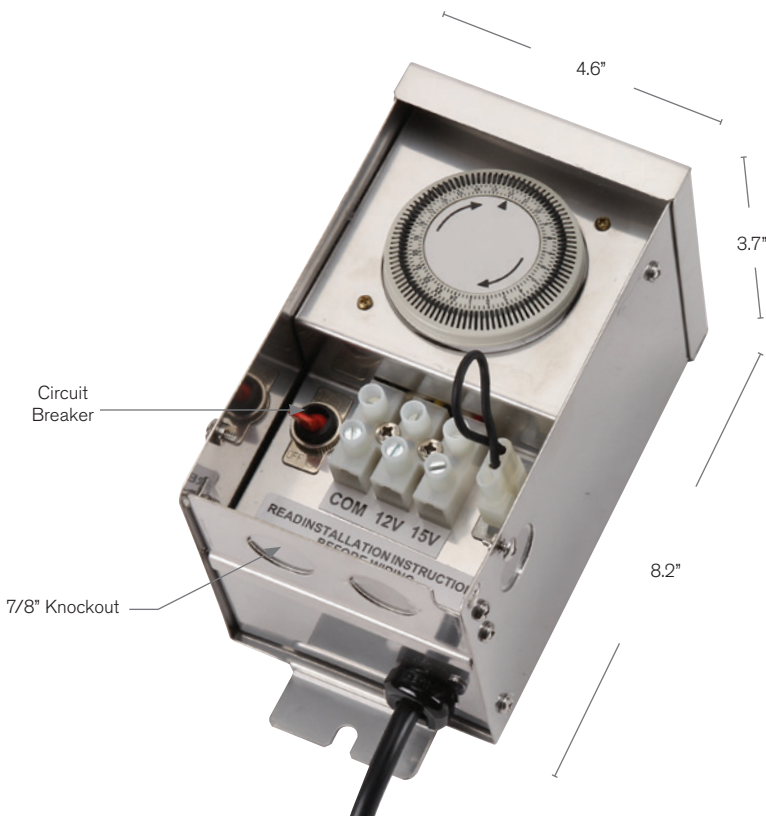

Model: **FB-75-120M12**

Nightpower Transformer

SPECIFICATION FEATURES

The Forever Bright landscape lighting transformer series. Featuring multiple voltage outputs from 12-15 volts.

Stainless steel enclosure is rain-tight with hinged lockable cover and multiple knockouts throughout bottom and sides. Features include removable timer and field installed photocell. All units "plug and go" ready for field install accessories.

FEATURES & OPTIONS:

- STAINLESS STEEL NEMA STYLE RAIN-TIGHT KEYHOLE MOUNT ENCLOSURE
- LARGE WIRING VOLTAGE TAP LUGS
- COMPLETE WIRING INSTRUCTIONS
- TIMER, 24 HOUR REMOVABLE
- PHOTOCELL, FIELD INSTALL
- 6' OUTDOOR LINE CORD
- LOW VOLTAGE CIRCUIT BREAKER. ONE BREAKER PROTECTING EACH OUTPUT CIRCUIT
- ETL 1838
- LIFETIME WARRANTY

DESCRIPTION

Model#: FB-75-120M12
Shown: Stainless Steel
Electrical Input: 120V
Electrical Output: 12-15V
Max. Watts: 75 Watts
Circuit: 1 Circuit
Dimmable: Yes

Wet Listed

ORDERING INFORMATION

Model#	Electrical Input	Electrical Output	Wattage	Circuit
FB-75-120M12	120V	12-15V	75W	1
	120V	12-15V	75W	1