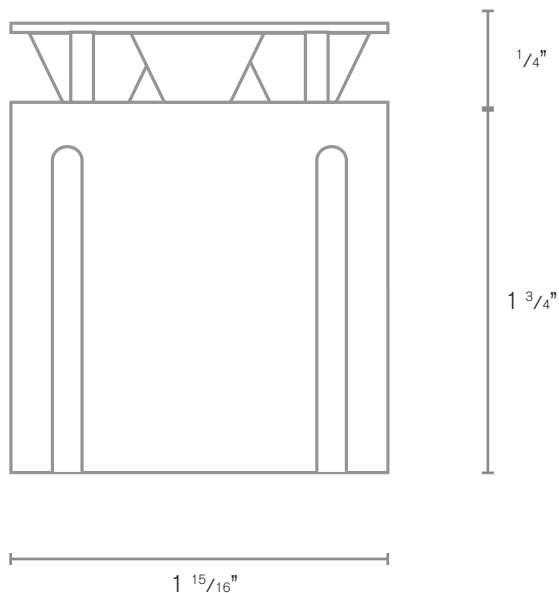

ORDERING INFORMATION

Model#	Lumens	Color Temp.	Electrical
FB-6W-TA16	300	2700K	12-15V
FB-6W-TA16	300 320 340	2200K Amber 2700K 4000K 5000K	12-15V