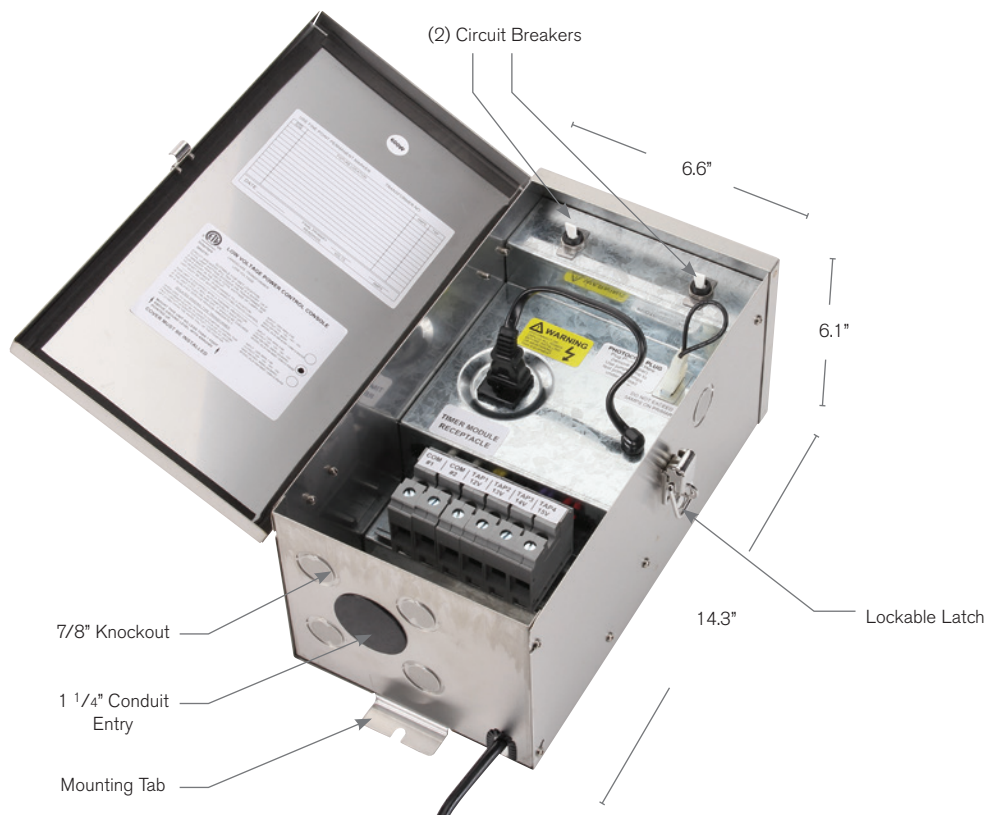

Model: **FB-600-120M12**

Nightpower Transformer

SPECIFICATION FEATURES

The Forever Bright landscape lighting transformer series. Featuring multiple voltage outputs from 12-15 volts.

Stainless steel enclosure is rain-tight with hinged lockable cover and multiple knockouts throughout bottom and sides. Features include removable timer and field installed photocell. All units "plug and go" ready for field install accessories.

FEATURES & OPTIONS:

- STAINLESS STEEL NEMA STYLE RAIN-TIGHT KEYHOLE MOUNT ENCLOSURE
- LARGE WIRING VOLTAGE TAP LUGS
- COMPLETE WIRING INSTRUCTIONS
- TIMER, 24 HOUR REMOVABLE
- PHOTOCELL, FIELD INSTALL
- 6' OUTDOOR LINE CORD
- LOW VOLTAGE CIRCUIT BREAKER. ONE BREAKER PROTECTING EACH OUTPUT CIRCUIT
- ETL 1838
- LIFETIME WARRANTY

DESCRIPTION

Model#: FB-600-120M12
Shown: Stainless Steel
Electrical Input: 120V
Electrical Output: 12-15V
Max. Watts: 600 Watts
Circuits: 2 Circuits
Dimmable: Yes

Wet Listed

ORDERING INFORMATION

| Model# | Electrical Input | Electrical Output | Wattage | Circuits |
|----------------------|------------------|-------------------|-------------|----------|
| FB-600-120M12 | 120V | 12-15V | 600W | 2 |
| | 120V | 12-15V | 600W | 2 |