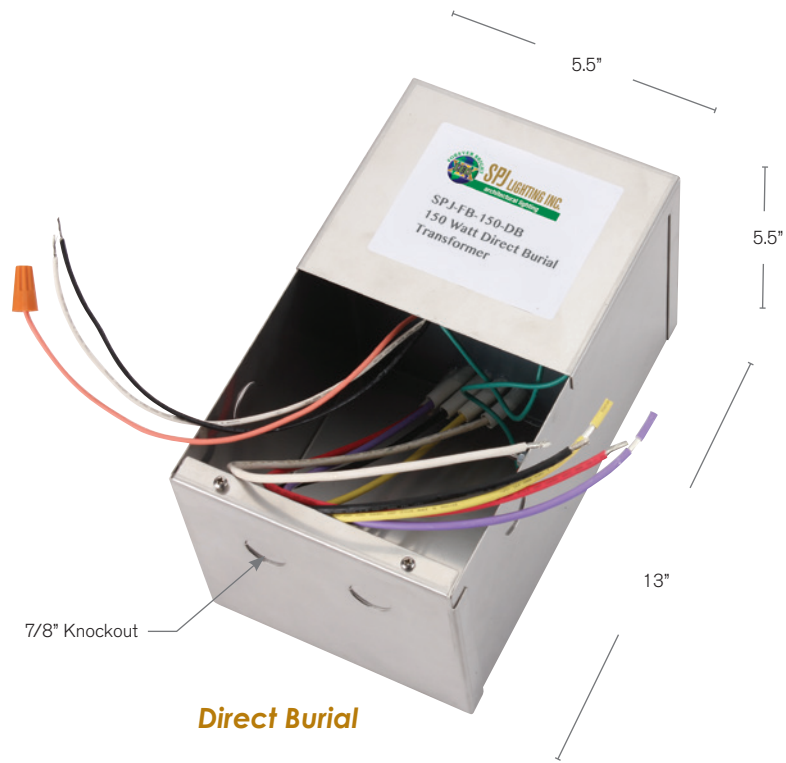

Model: **FB-150DB**
Direct Burial

Nightpower Transformer

DESCRIPTION

Model#: FB-150DB
Shown: Stainless Steel
Electrical Input: 120V, 277V
Electrical Output: 12-15V
Max. Watts: 150 Watts
Circuit: 1 Circuit
Dimmable: Yes

Model#: FB-300DB
Shown: Stainless Steel
Electrical Input: 120V, 277V
Electrical Output: 12-15V
Max. Watts: 300 Watts
Circuit: 1 Circuit
Dimmable: Yes

Model: IP68 Fitters
(recommended)

Wet Listed

SPECIFICATION FEATURES

The Forever Bright landscape lighting transformer series. Featuring multiple voltage outputs from 12-15 volts.

Stainless steel enclosure is rain-tight with hinged lockable cover and multiple knockouts throughout bottom and sides. Features include removable timer and field installed photocell. All units "plug and go" ready for field install accessories.

FEATURES & OPTIONS:

- STAINLESS STEEL NEMA STYLE RAIN-TIGHT KEYHOLE MOUNT ENCLOSURE
- LARGE WIRING VOLTAGE TAP LUGS
- COMPLETE WIRING INSTRUCTIONS
- TIMER, 24 HOUR REMOVABLE
- PHOTOCELL, FIELD INSTALL
- 6' OUTDOOR LINE CORD
- LOW VOLTAGE CIRCUIT BREAKER. ONE BREAKER PROTECTING EACH OUTPUT CIRCUIT
- ETL 1838
- LIFETIME WARRANTY