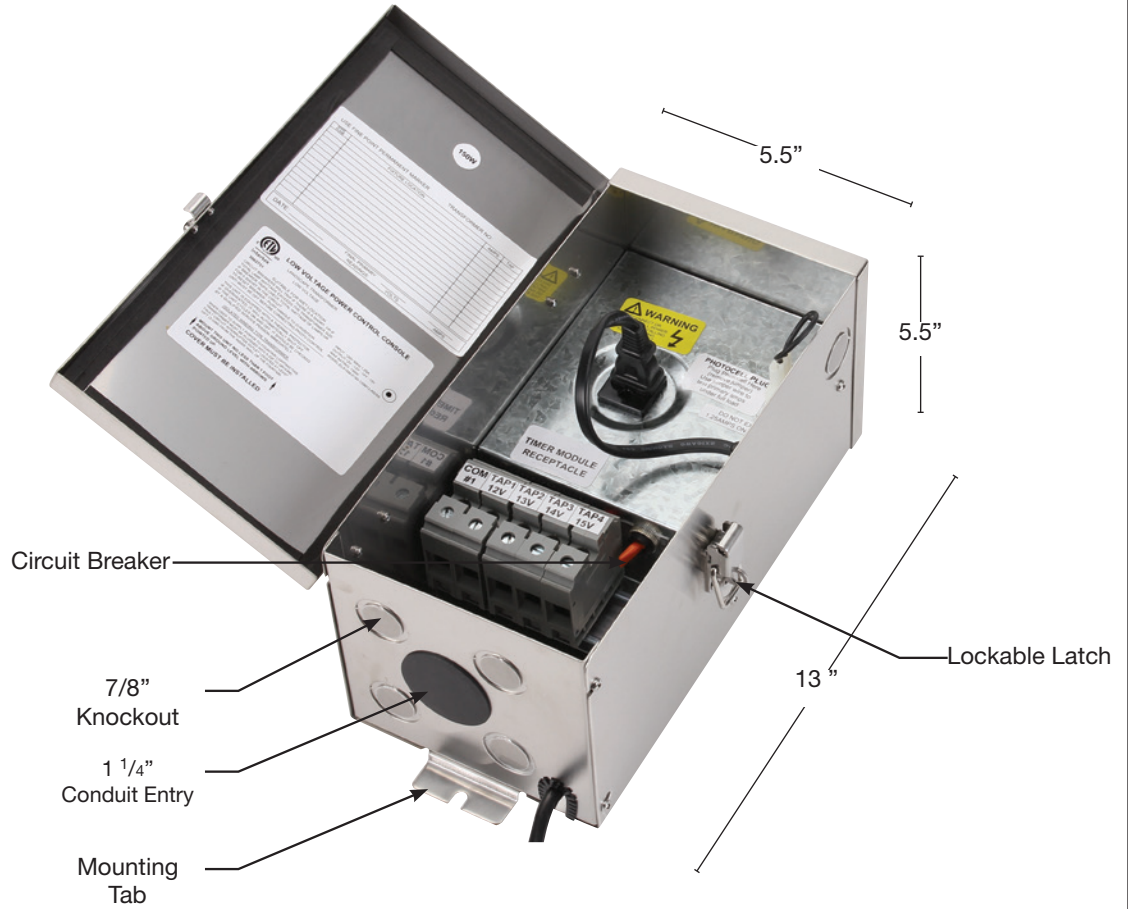

**NIGHTPOWER** BY **SPJ LIGHTING**  
**TRANSFORMERS**  
**ON DUTY**

Precise Power & Control

MODEL: **FB-150-120M12**  
MATERIAL: **Solid Brass**  
FINISH SHOWN: **Stainless Steel**  
INPUT: **120V**  
OUTPUT: **12-15V**  
WATTAGE: **150**  
CURCUIT: **1**

- Stainless steel nema style rain-tight keyhole mount enclosure
- large wiring voltage tap lugs
- complete wiring instructions
- Timer, 24 hour removable
- photocell, field install
- 6' outdoor line cord
- low voltage circuit breaker. one breaker protecting each output circuit
- ETL 1838
- LIFETIME warranty