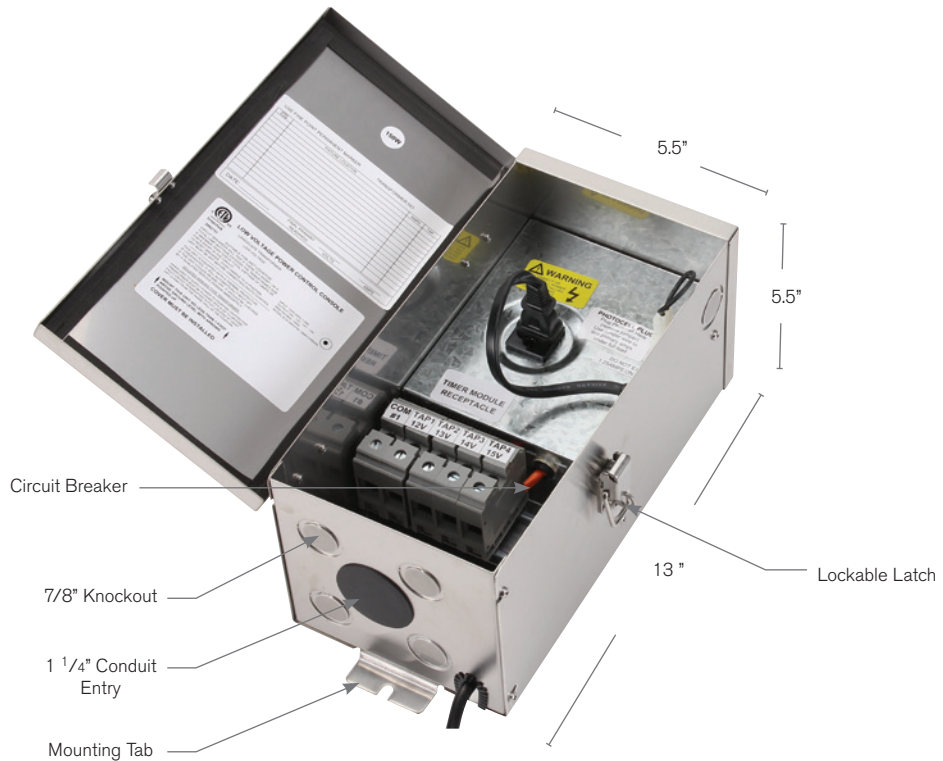

Model: **FB-150-120M12**

Nightpower Transformer

SPECIFICATION FEATURES

The Forever Bright landscape lighting transformer series. Featuring multiple voltage outputs from 12-15 volts.

Stainless steel enclosure is rain-tight with hinged lockable cover and multiple knockouts throughout bottom and sides. Features include removable timer and field installed photocell. All units "plug and go" ready for field install accessories.

FEATURES & OPTIONS:

- STAINLESS STEEL NEMA STYLE RAIN-TIGHT KEYHOLE MOUNT ENCLOSURE
- LARGE WIRING VOLTAGE TAP LUGS
- COMPLETE WIRING INSTRUCTIONS
- TIMER, 24 HOUR REMOVABLE
- PHOTOCELL, FIELD INSTALL
- 6' OUTDOOR LINE CORD
- LOW VOLTAGE CIRCUIT BREAKER. ONE BREAKER PROTECTING EACH OUTPUT CIRCUIT
- ETL 1838
- LIFETIME WARRANTY

DESCRIPTION

Model#: FB-150-120M12
Shown: Stainless Steel
Electrical Input: 120V
Electrical Output: 12-15V
Max. Watts: 150 Watts
Circuit: 1 Circuit
Dimmable: Yes

Wet Listed

ORDERING INFORMATION

Model#	Electrical Input	Electrical Output	Wattage	Circuit
FB-150-120M12	120V	12-15V	150W	1
	120V	12-15V	150W	1