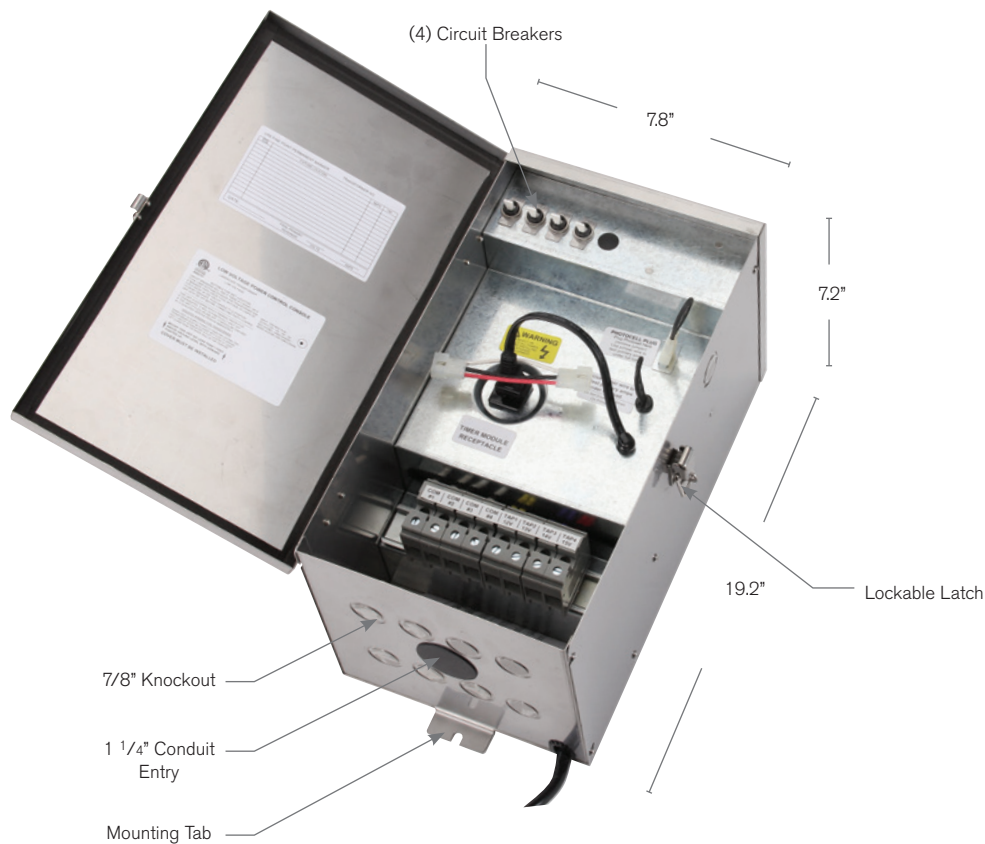

Model: **FB-1200-120M12**

Nightpower Transformer

SPECIFICATION FEATURES

The Forever Bright landscape lighting transformer series. Featuring multiple voltage outputs from 12-15 volts.

Stainless steel enclosure is rain-tight with hinged lockable cover and multiple knockouts throughout bottom and sides. Features include removable timer and field installed photocell. All units "plug and go" ready for field install accessories.

FEATURES & OPTIONS:

- STAINLESS STEEL NEMA STYLE RAIN-TIGHT KEYHOLE MOUNT ENCLOSURE
- LARGE WIRING VOLTAGE TAP LUGS
- COMPLETE WIRING INSTRUCTIONS
- TIMER, 24 HOUR REMOVABLE
- PHOTOCELL, FIELD INSTALL
- 6' OUTDOOR LINE CORD
- LOW VOLTAGE CIRCUIT BREAKER. ONE BREAKER PROTECTING EACH OUTPUT CIRCUIT
- ETL 1838
- LIFETIME WARRANTY

DESCRIPTION

Model#: FB-1200-120M12
Shown: Stainless Steel
Electrical Input: 120V
Electrical Output: 12-15V
Max. Watts: 1200 Watts
Circuits: 4 Circuits
Dimmable: Yes

Wet Listed

ORDERING INFORMATION

Model#	Electrical Input	Electrical Output	Wattage	Circuits
FB-1200-120M12	120V	12-15V	1200W	4
	120V	12-15V	1200W	4