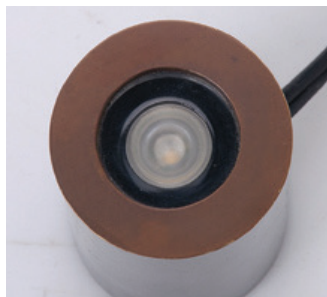

D-LITE

SPECIFICATION FEATURES

- Finish:** Our naturally etched finishes will withstand the test of time. All finishes are individually treated insuring consistency. Our meticulous application results in a fixture that truly becomes "a one of a kind".
- Housing:** Solid brass
- Electrical:** Available in 8-15V, 120V
- Labels:** UL Wet Listed
C-ETL

Model: **D-LITE**

LED InGround Well

DESCRIPTION

- Model#:** D-LITE
- Material:** Solid Brass
- Lamp:** 3W-FB-LED
- Color Temp:** 2750 k
- Electrical:** 8-15V
- Mounting:** In-Ground (PVC Housing)

| SPJ Approval | Customer Approval |
|--------------|-------------------|
| | |

ORDERING INFORMATION

| Model# | Finishes | Optic | Color Temp. | Electrical |
|---------------|---|--|-------------------------|--------------|
| D-LITE | MBR | | 2750K | 8-15V |
| D-LITE | V = Verde M = Moss AG = Aged Brass MBR = Matte Bronze SB = Satin Brass GM = Gun Metal B = Black R = Rusty PVDP = PVD Polished PVDS = PVD Satin | 10° 25° 45° 80° BP2 BP4 | 2750K 3900K 6000K | 8-15V |