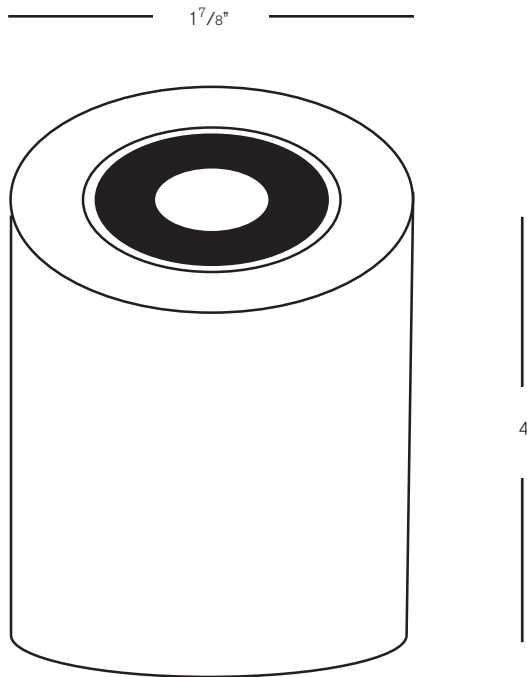

D-LITE

SPECIFICATION FEATURES

- Finish:** Our naturally etched finishes will withstand the test of time. All finishes are individually treated insuring consistency. Our meticulous application results in a fixture that truly becomes "a one of a kind".
- Housing:** Solid brass
- Electrical:** Available in 8-15V, 120V
- Labels:** UL Wet Listed
C-ETL

Model: **D-LITE**

LED InGround Well

DESCRIPTION

- Model#:** D-LITE
- Material:** Solid Brass
- Lamp:** 3W-FB-LED
- Color Temp:** 2750 k
- Electrical:** 8-15V
- Mounting:** In-Ground (PVC Housing)

| SPJ Approval | Customer Approval |
|--------------|-------------------|
| | |