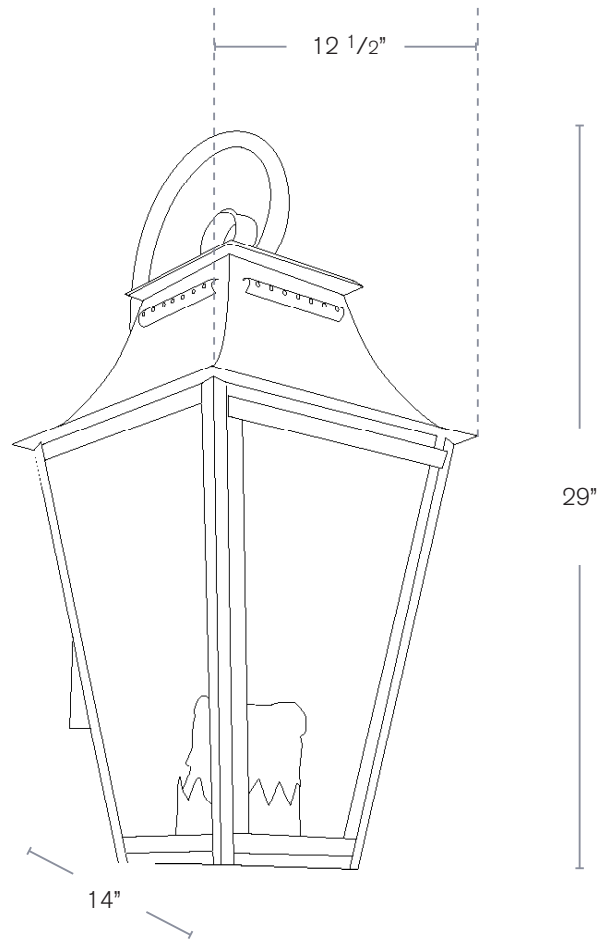

## SPECIFICATION FEATURES

Model: Coral Gable  
Shown: "Honey" Candle Cover

- Finish:** Our naturally etched finishes will withstand the test of time. All finishes are individually treated insuring consistency. Our meticulous application results in a fixture that truly becomes "a one of a kind".
- Electrical:** Available in 12V, 120V
- Labels:** ETL Standard Wet Label  
C-ETL

## DESCRIPTION

- MODEL:** Coral Gable
- MATERIAL:** SOLID BRASS
- FINISH:** RUSTY
- GLASS:** CLEAR SEEDY
- ELECTRICAL:** 12V, 120V
- ENGINE:** TBD
- LUMENS:** TBD
- COLOR TEMP:** TBD
- MOUNTING:** WALL MOUNT  
NICHA
- LED:**