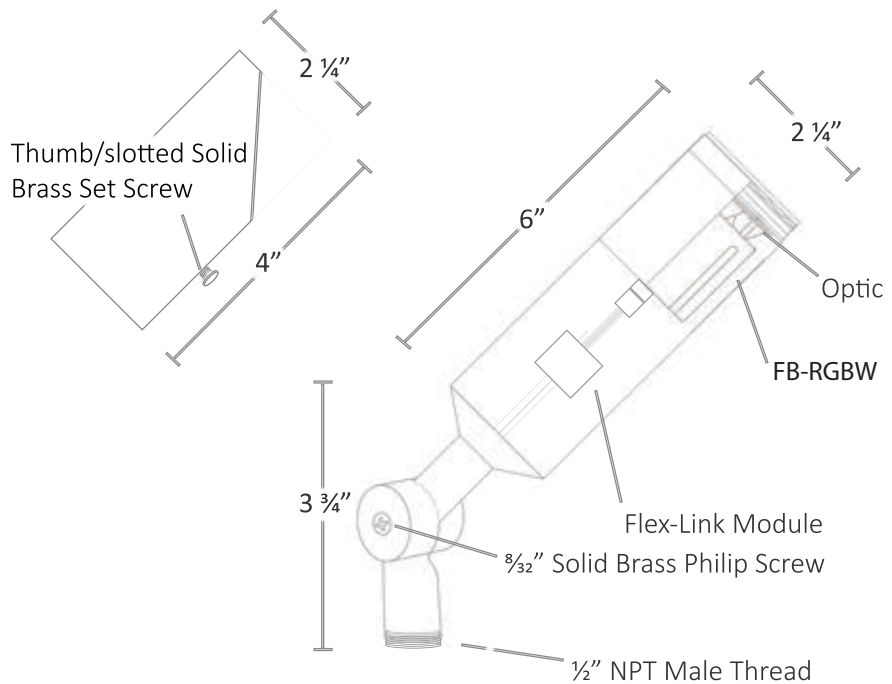

# Directional Light RGBW

### SPECIFICATION FEATURES

**Model#:** ALPHA-RGBW  
**Finish:** Matte Bronze  
**Electrical:** 12V  
**Engine:** FB-RGBW  
**Optic:** Flood  
**Color Temp:** 2700K  
**Mounting:** 1/2" NPT Thread

**Finish:** Our naturally etched finishes will withstand the test of time. All finishes are individually treated insuring consistency. Our meticulous application results in a fixture that truly becomes "a one of a kind."  
**Electrical:** 12v  
**Labels:** ETL Standard Wet Label  
 C-ETL