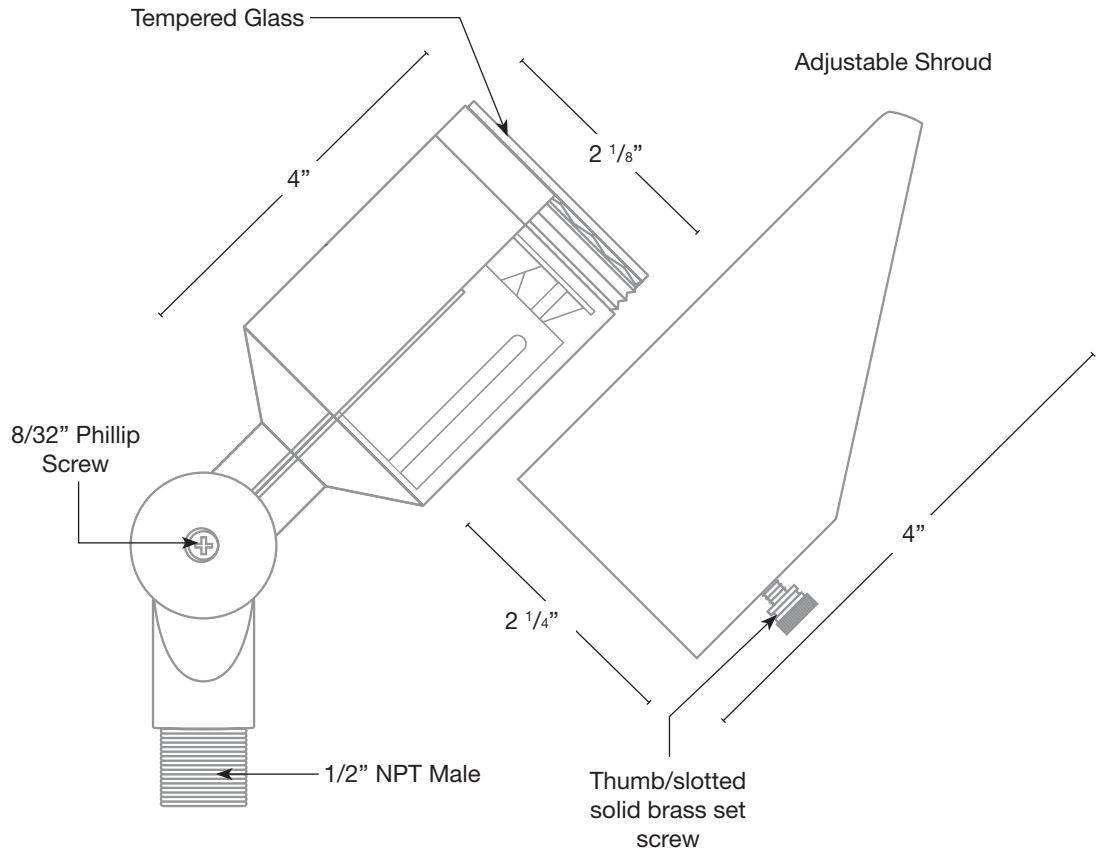

OPTICS

- ☒ SPOT (STANDARD) 19d
- ☐ FLOOD 38d
- ☐ WIDE FLOOD 54d
- ☐ WIDE ANGLE FLOOD 120d

Wet Listed

Ordering Example

Customer Approval

Date

ALPHA-PLC-B-8W-RGBW-12V-15V