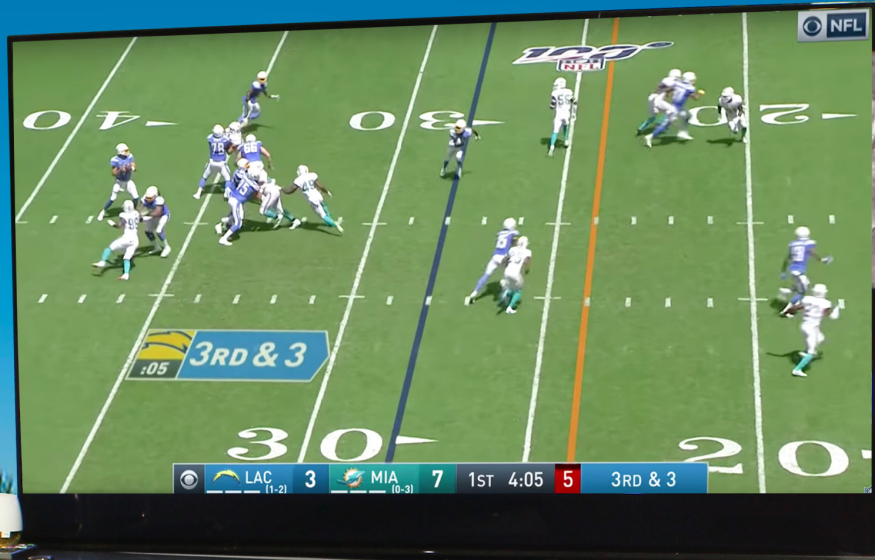

LANDSCAPE
VIBRATIONS
HI-FIDELITY SIGHT & SOUND

MOBILE MEDIA ENTERTAINMENT CENTER

Follow Us: