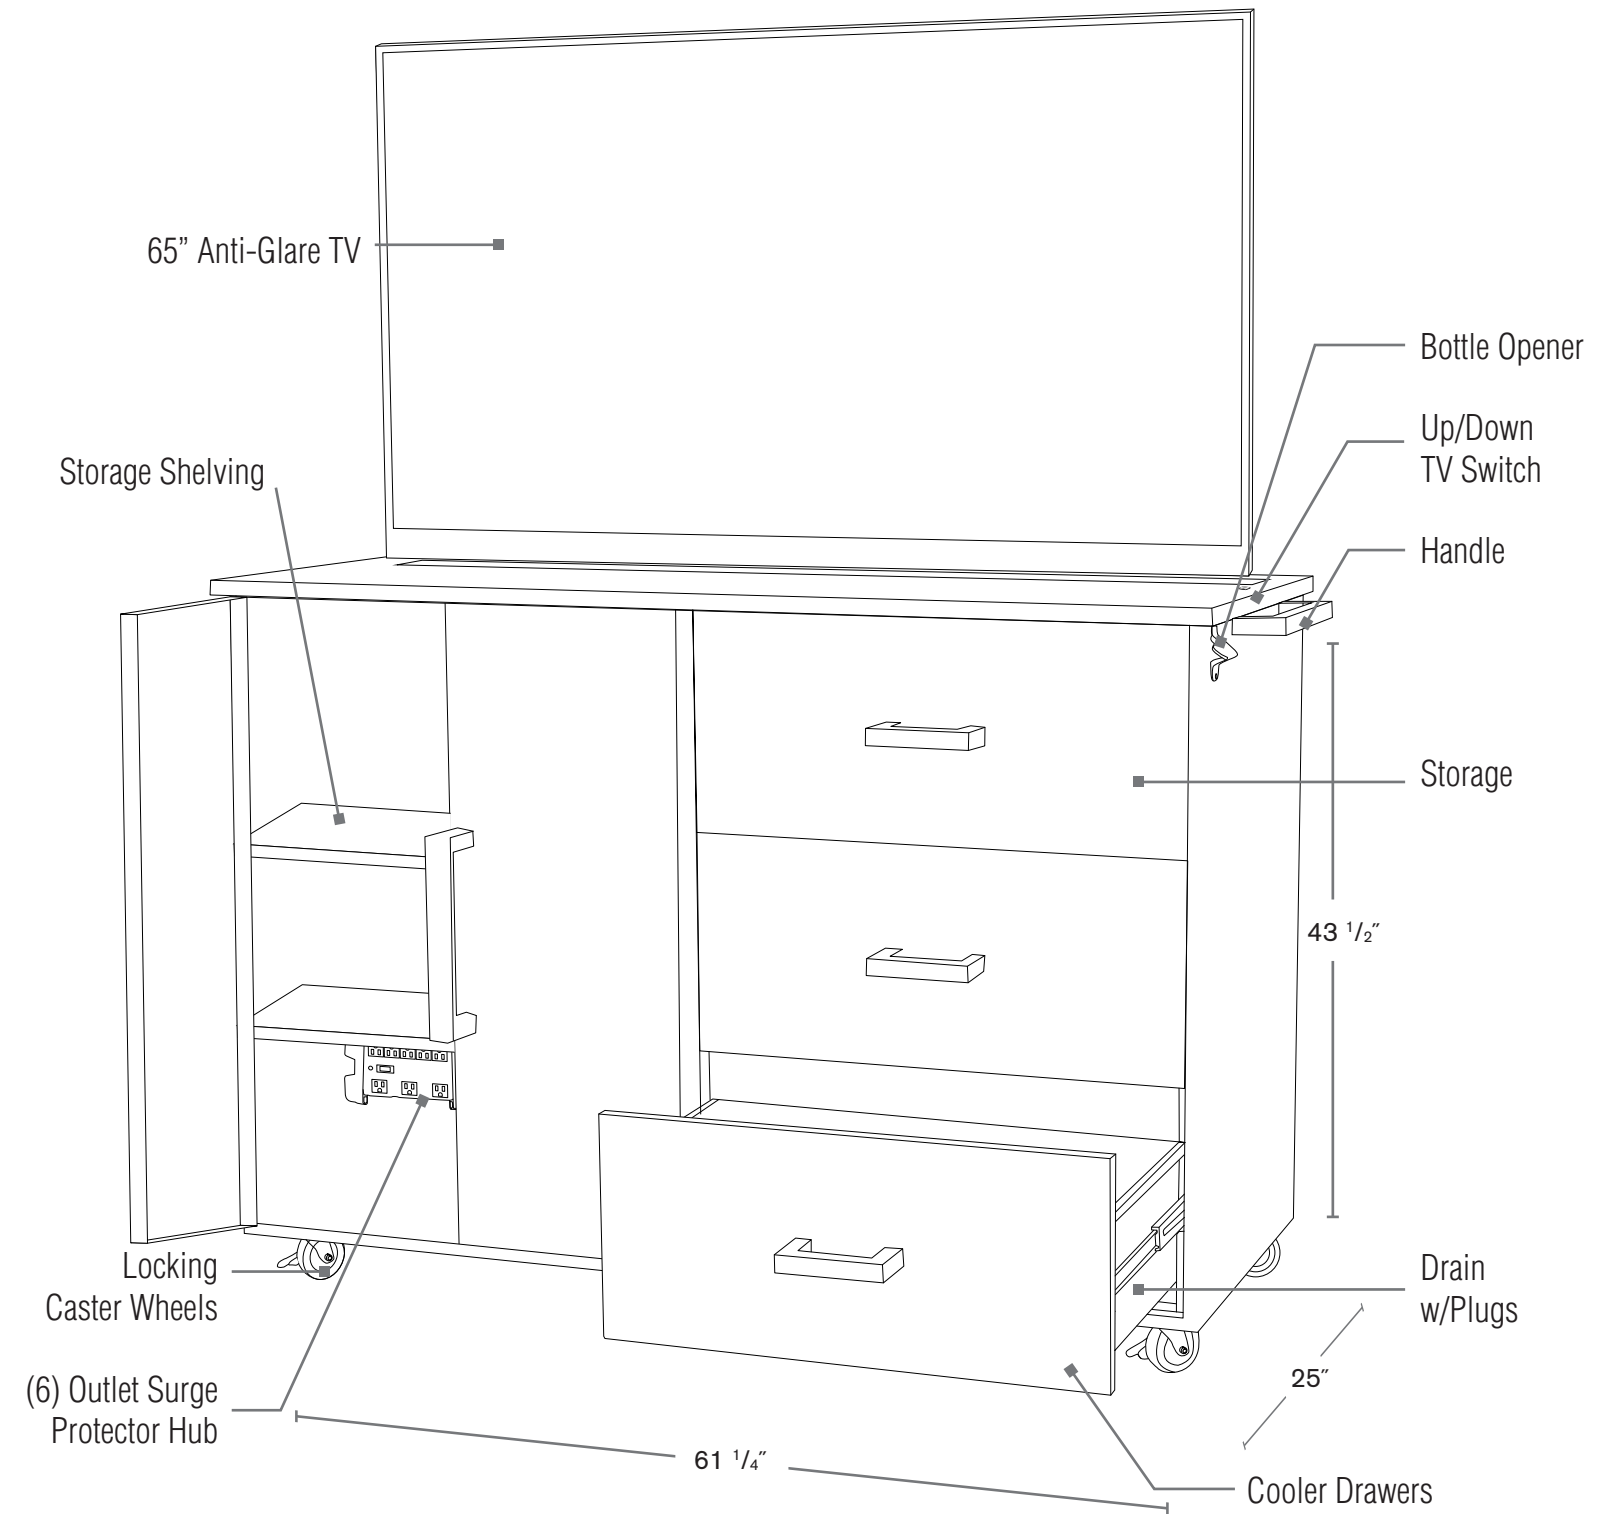

MOBILE MEDIA ENTERTAINMENT CENTER