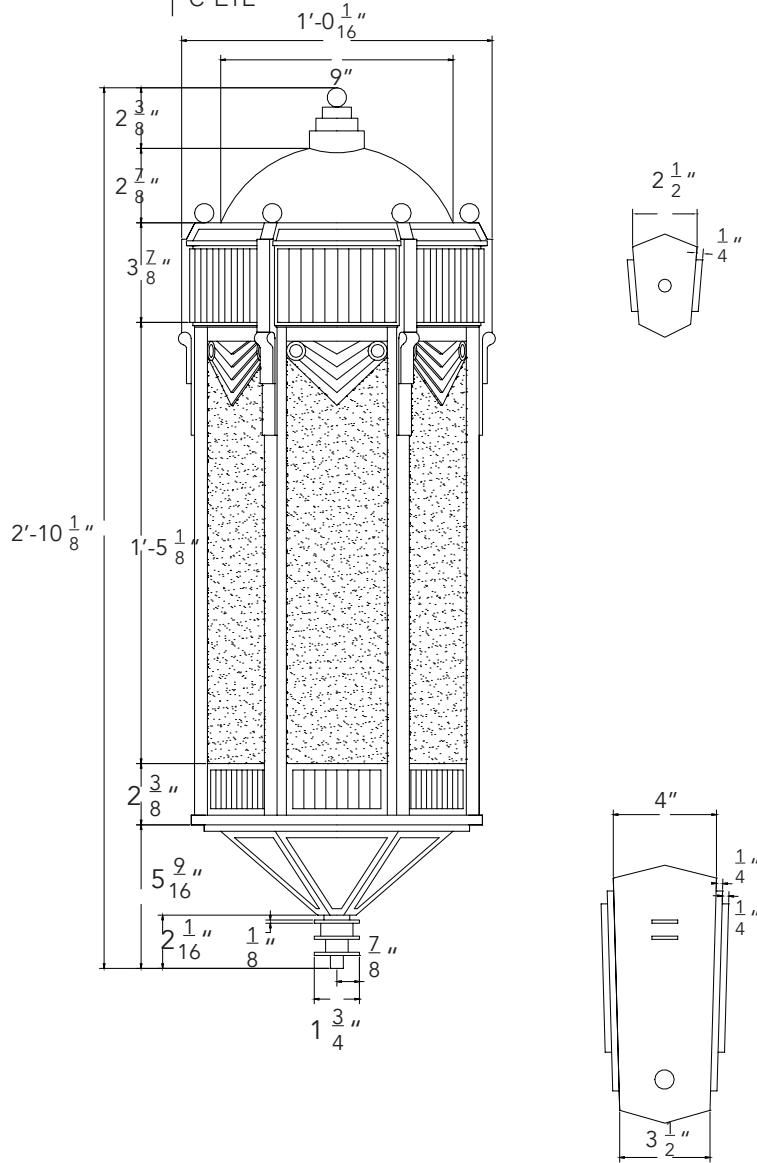

Job: 228 Atherton

DESCRIPTION

- Model#:** Scroll Mount
Material: Brass
Application: 120v - (3) candelabra
Lamp:
Lumens:
Color Temp: 2700K

Wet Listed

ORDERING INFORMATION

Model#	Finishes	Wattage	Color Temp.	Electrical
	WAXED DARK BRONZE		2700	120V

Electrical: Available in 120V

Labels: ETL Standard Wet Label
C-ETL

Job: 228 Atherton

DESCRIPTION

Model#: Scroll Mount
Material: Brass
Application: 120v - (3) candelabra
Lamp:
Lumens:
Color Temp: 2700K

Wet Listed