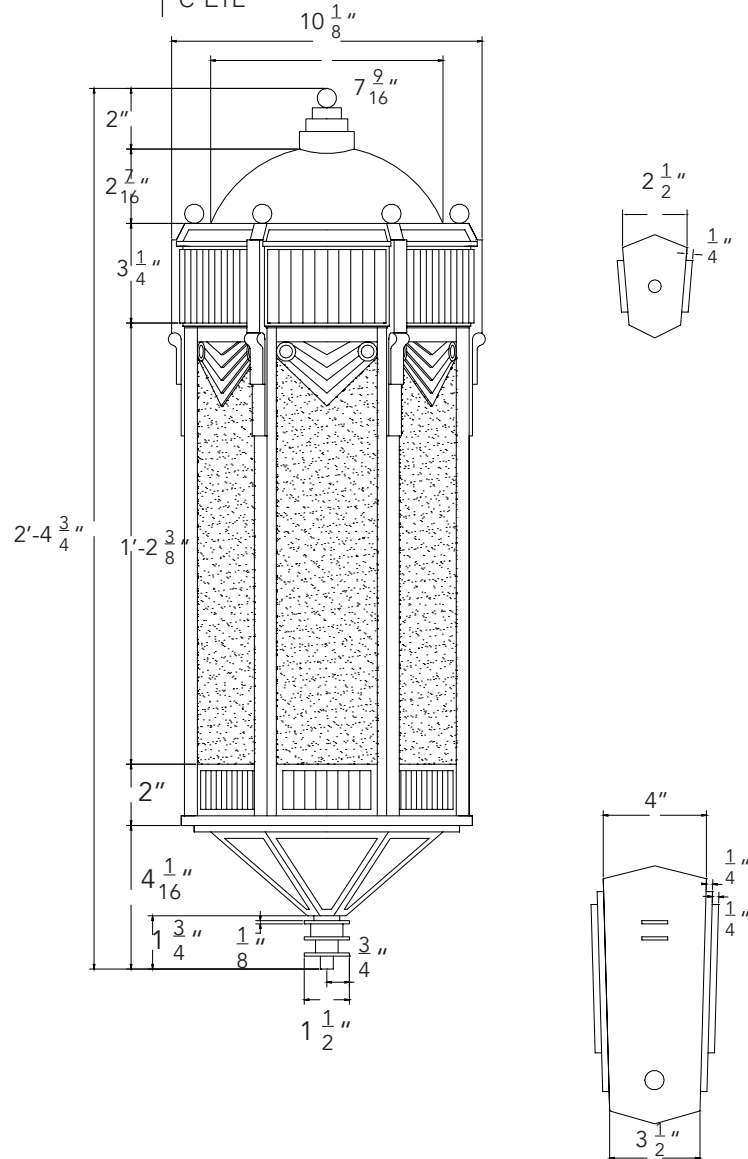

Forever Bright

SPECIFICATION FEATURES

Model:
Finish:

- Finish:** Our naturally etched finishes will withstand the test of time. All finishes are individually treated insuring consistency. Our meticulous application results in a fixture that truly becomes "a one of a kind".
- Electrical:** Available in 120V
- Labels:** ETL Standard Wet Label
C-ETL

Job: 228 Atherton

DESCRIPTION

- Model#:** Scroll Mount
Material: Brass
Application: 120v - (3) candelabra
Lamp:
Lumens:
Color Temp: 2700K

Wet Listed

ORDERING INFORMATION

Model#	Finishes	Wattage	Color Temp.	Electrical
	WAXED DARK BRONZE		2700	120V

Electrical: Available in 120V

Labels: ETL Standard Wet Label
C-ETL

Job: 228 Atherton

DESCRIPTION

Model#: Scroll Mount
Material: Brass
Application: 120v - (3) candelabra
Lamp:
Lumens:
Color Temp: 2700K

Wet Listed