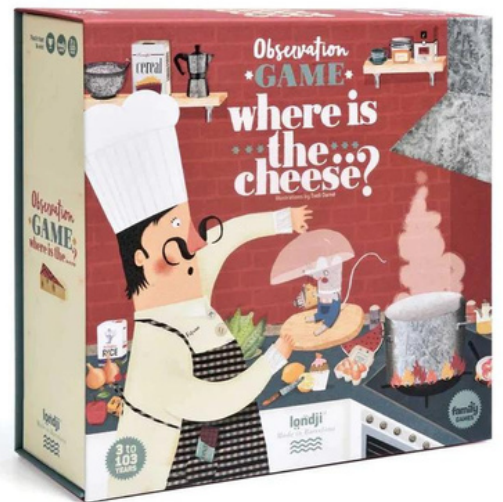

**LONDJI
GAMES
FR $29.95**