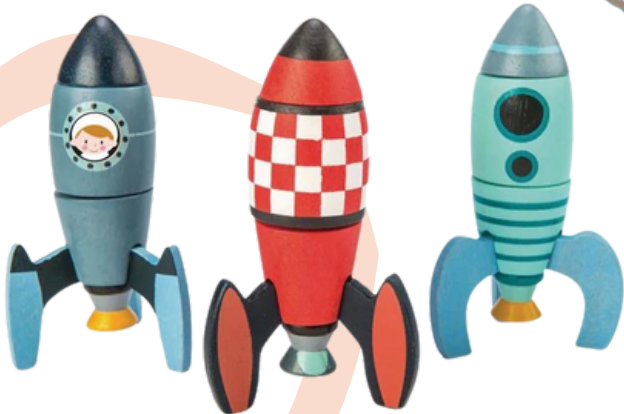

**5 LITTLE BEARS OUTER
SPACE CARDS**
\$49.95

**JELLYSTONE
DESIGNS GALAXY
DIY CALM DOWN
BOTTLE** \$24.99

**KINFOLK PANTRY MINI
OUTER SPACE ECO
CUTTER SET**
\$16.00

**TENDER LEAF TOYS ROCKET
CONSTRUCTION SET**
\$35.95

**WILD DOUGH CO
GALAXY BLACK
PLAYDOUGH**
\$15.95

MAGIC MAKERS

PAPOOSE FELT
TREES SET
\$54.95

SHIRLEY BARBER'S
RAINBOW MAGIC
\$23.99

THE LITTLE POTION CO
MINI KITS
\$29.95

PAPOOSE
DAISY BOWLS
\$33.95

MIDNIGHT
MAGIC MOON
STONE MOON
PLAYFIZZ
\$18.50