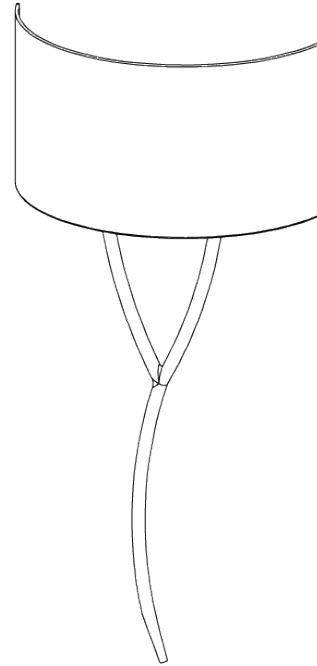

PORTA ROMANA

Yves Wall Light

TWL39 | White Gold

White Gold shown with 12" Yves Semi Cylinder in Natural Linen

HEIGHT
750mm | 29 3/4"

CONSTRUCTED FROM
Forged steel with decorative finish

RECOMMENDED SHADE
12" Yves Semi Cylinder

HEIGHT WITH SHADE
810mm | 32"

WEIGHT
1.6 kg | 3.52 lbs

MAX WATTAGE
40W

WIDTH
173mm | 7"

PROJECTION
152mm | 6"

LAMP
1 x 450lm (5w) LED E14 Candle

WIDTH WITH SHADE
305mm | 12"

VOLTAGE
220-240V

FLEX AND SWITCH
Brass lampholder

FINISHES
1 White Gold
2 Burnt Silver

Yves Wall Light

TWL39

HEIGHT
750mm | 29 3/4"

HEIGHT WITH SHADE
810mm | 32"

WIDTH
173mm | 7"

WIDTH WITH SHADE
305mm | 16"