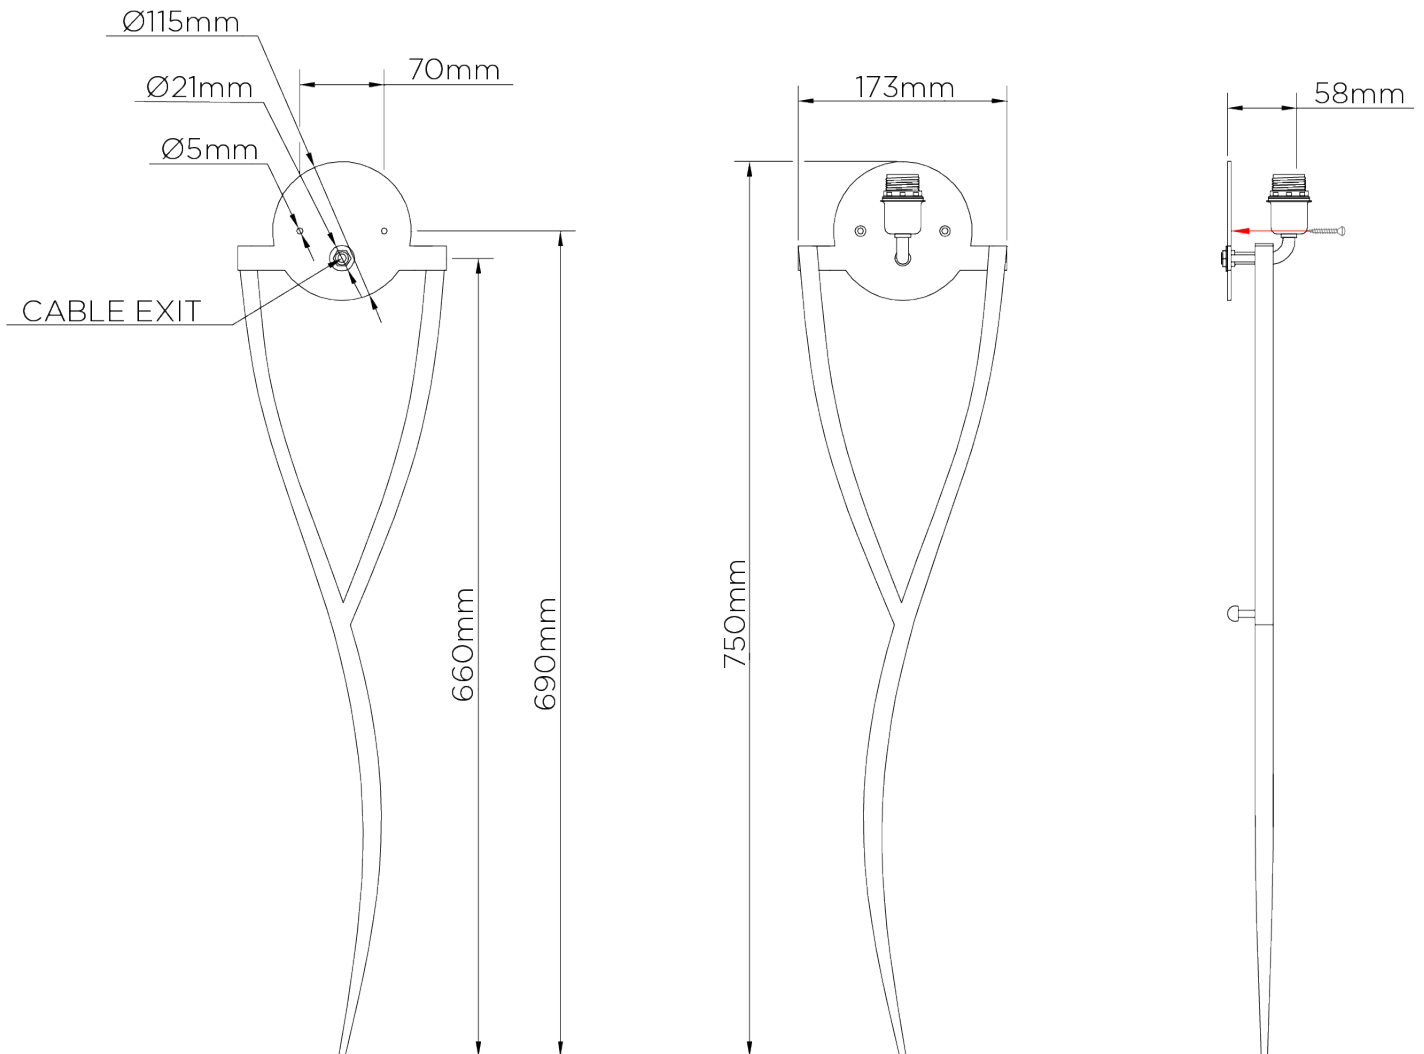

PORTA ROMANA

Yves Wall Light

TWL39 | White Gold

White Gold shown with 12" Yves Semi Cylinder in Natural Linen

HEIGHT
750mm | 29 3/4"

CONSTRUCTED FROM
Forged steel with decorative finish

RECOMMENDED SHADE
12" Yves Semi Cylinder

HEIGHT WITH SHADE
810mm | 32"

WEIGHT
1.6 kg | 3.52 lbs

MAX WATTAGE
40W

WIDTH
173mm | 7"

PROJECTION
152mm | 6"

LAMP
1 x 450lm (5w) LED E14 Candle

WIDTH WITH SHADE
305mm | 12"

VOLTAGE
220-240V

FLEX AND SWITCH
Brass lampholder

FINISHES
1 White Gold
2 Burnt Silver

Yves Wall Light

TWL39

HEIGHT
750mm | 29 3/4"

HEIGHT WITH SHADE
810mm | 32"

WIDTH
173mm | 7"

WIDTH WITH SHADE
305mm | 16"