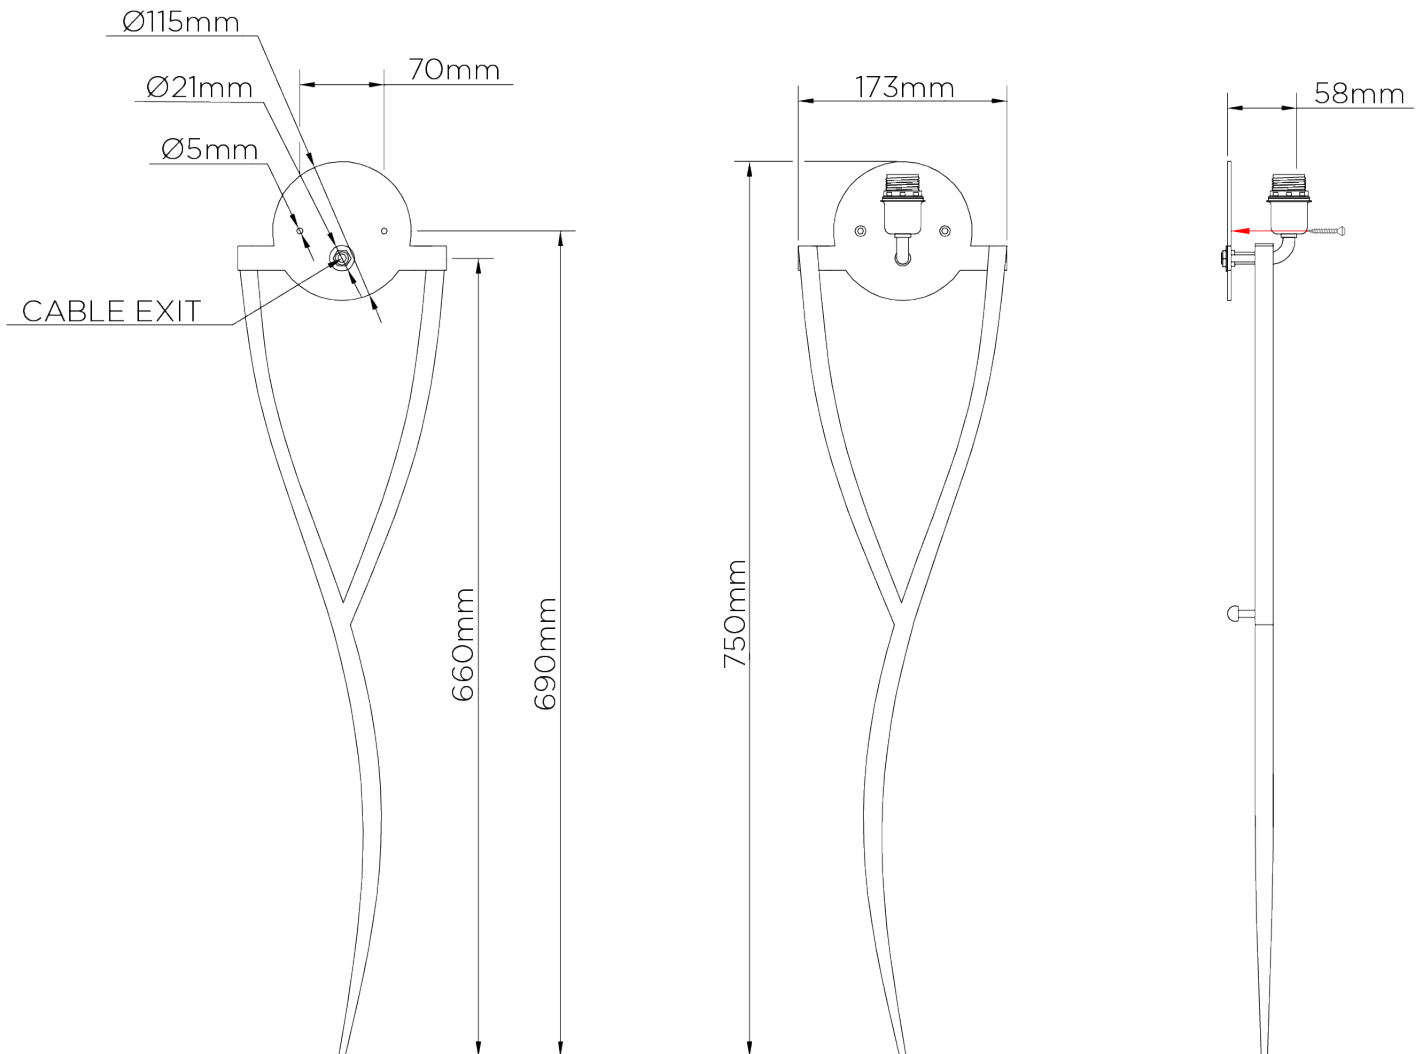

PORTA ROMANA

Yves Wall Light

TWL39 | Burnt Silver

Burnt Silver shown with 12" Yves Semi Cylinder in Natural Linen

HEIGHT
750mm | 29 3/4"

CONSTRUCTED FROM
Forged steel with decorative finish

RECOMMENDED SHADE
12" Yves Semi Cylinder

HEIGHT WITH SHADE
810mm | 32"

WEIGHT
1.6 kg | 3.52 lbs

MAX WATTAGE
40W

WIDTH
173mm | 7"

PROJECTION
152mm | 6"

LAMP
1 x 450lm (5w) LED E14 Candle

WIDTH WITH SHADE
305mm | 12"

VOLTAGE
220-240V

FLEX AND SWITCH
Nickel lampholder

FINISHES
1 White Gold
2 Burnt Silver

Yves Wall Light

TWL39

HEIGHT
750mm | 29 3/4"

HEIGHT WITH SHADE
810mm | 32"

WIDTH
173mm | 7"

WIDTH WITH SHADE
305mm | 12"

Drawing shown with 16" Tall Semi Cylinder

© Porta Romana 2022

Dimensions and weights are provided as a guide. All Porta Romana Products are made by hand and variations can occur in some products. The products you are buying or marketing are exclusive designs belonging to Porta Romana. Please do not submit design sheets featuring our products to other manufacturing companies nor to other parties who might. Any manufacturer found to be reproducing Porta Romana products will be breaching copyright law and will be actively pursued