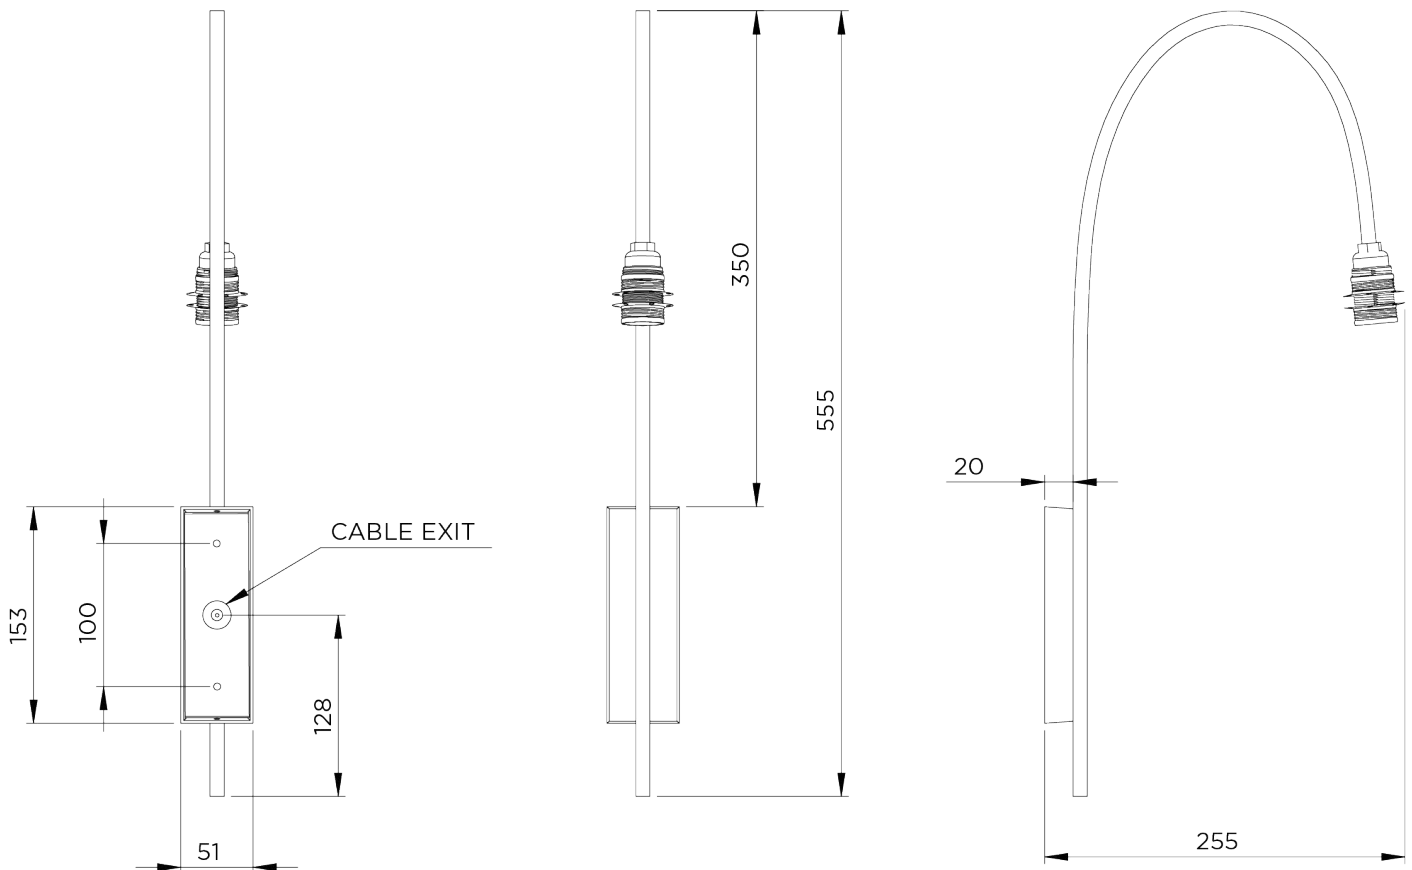

PORTA ROMANA

Willow Wall Light

TWL98 | French Brass

French Brass shown with 5" Kelly Empire in Chalk Linen

HEIGHT
555mm | 21 3/4"

WIDTH
50mm | 2"

WIDTH WITH SHADE
127mm | 5"

CONSTRUCTED FROM
Steel and brass with
decorative finish

WEIGHT
1.3 kg | 2.86 lbs

PROJECTION
335mm | 13 _"

RECOMMENDED SHADE
5" Kelly Empire

MAX WATTAGE
25W

LAMP
1 x 450lm (5w) LED E14 Candle

VOLTAGE
220-240V

FLEX AND SWITCH
Brass lampholder

FINISHES
1 Burnt Silver
2 Bronzed
3 French Brass

Willow Wall Light

TWL98

HEIGHT
555mm | 21 3/4"

WIDTH
50mm | 2"

WIDTH WITH SHADE
127mm | 5"

© Porta Romana 2022

Dimensions and weights are provided as a guide. All Porta Romana Products are made by hand and variations can occur in some products. The products you are buying or marketing are exclusive designs belonging to Porta Romana. Please do not submit design sheets featuring our products to other manufacturing companies nor to other parties who might. Any manufacturer found to be reproducing Porta Romana products will be breaching copyright law and will be actively pursued