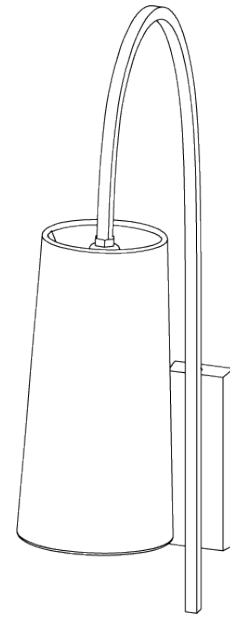

PORTA ROMANA

Willow Wall Light

TWL98 | French Brass

French Brass shown with 5" Kelly Empire in Chalk Linen

HEIGHT
555mm | 21 3/4"

WIDTH
50mm | 2"

WIDTH WITH SHADE
127mm | 5"

CONSTRUCTED FROM
Steel and brass with
decorative finish

WEIGHT
1.3 kg | 2.86 lbs

PROJECTION
335mm | 13 _"

RECOMMENDED SHADE
5" Kelly Empire

MAX WATTAGE
25W

LAMP
1 x 450lm (5w) LED E14 Candle

VOLTAGE
220-240V

FLEX AND SWITCH
Brass lampholder

FINISHES
1 Burnt Silver
2 Bronzed
3 French Brass

Willow Wall Light

TWL98

HEIGHT
555mm | 21 3/4"

WIDTH
50mm | 2"

WIDTH WITH SHADE
127mm | 5"

© Porta Romana 2022

Dimensions and weights are provided as a guide. All Porta Romana Products are made by hand and variations can occur in some products. The products you are buying or marketing are exclusive designs belonging to Porta Romana. Please do not submit design sheets featuring our products to other manufacturing companies nor to other parties who might. Any manufacturer found to be reproducing Porta Romana products will be breaching copyright law and will be actively pursued