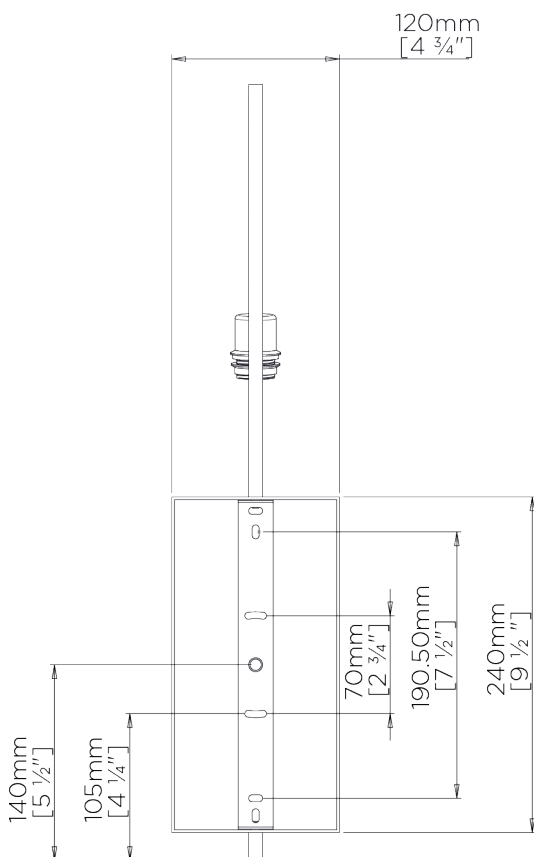

PORTA ROMANA

Willow Wall Light

TWL98 | Burnt Silver

Burnt Silver shown with 5" Kelly Empire in Chalk Linen

HEIGHT
555mm | 21 3/4"

WIDTH
50mm | 2"

WIDTH WITH SHADE
127mm | 5"

CONSTRUCTED FROM
Steel and brass with
decorative finish

WEIGHT
1.3 kg | 2.86 lbs

PROJECTION
335mm | 13 "

RECOMMENDED SHADE
5" Kelly Empire

MAX WATTAGE
25W

LAMP
1 x Torpedo Type B10 Candelabra
Base

VOLTAGE
120V

FINISHES
1 Burnt Silver
2 Bronzed
3 French Brass

Willow Wall Light

TWL98

HEIGHT
555mm | 21 3/4"

WIDTH
50mm | 2"

WIDTH WITH SHADE
127mm | 5"

© Porta Romana 2022

Dimensions and weights are provided as a guide. All Porta Romana Products are made by hand and variations can occur in some products. The products you are buying or marketing are exclusive designs belonging to Porta Romana. Please do not submit design sheets featuring our products to other manufacturing companies nor to other parties who might. Any manufacturer found to be reproducing Porta Romana products will be breaching copyright law and will be actively pursued