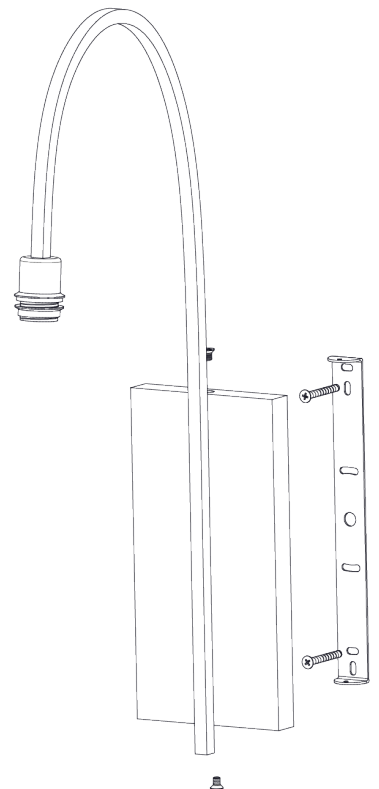

PORTA ROMANA

Willow Wall Light

TWL98 | Burnt Silver

Burnt Silver shown with 5" Kelly Empire in Chalk Linen

HEIGHT
555mm | 21 3/4"

WIDTH
50mm | 2"

WIDTH WITH SHADE
127mm | 5"

CONSTRUCTED FROM
Steel and brass with
decorative finish

WEIGHT
1.3 kg | 2.86 lbs

PROJECTION
335mm | 13 "

RECOMMENDED SHADE
5" Kelly Empire

MAX WATTAGE
25W

LAMP
1 x Torpedo Type B10 Candelabra
Base

VOLTAGE
120V

FINISHES
1 Burnt Silver
2 Bronzed
3 French Brass

Willow Wall Light

TWL98

HEIGHT
555mm | 21 3/4"

WIDTH
50mm | 2"

WIDTH WITH SHADE
127mm | 5"

© Porta Romana 2022

Dimensions and weights are provided as a guide. All Porta Romana Products are made by hand and variations can occur in some products. The products you are buying or marketing are exclusive designs belonging to Porta Romana. Please do not submit design sheets featuring our products to other manufacturing companies nor to other parties who might. Any manufacturer found to be reproducing Porta Romana products will be breaching copyright law and will be actively pursued