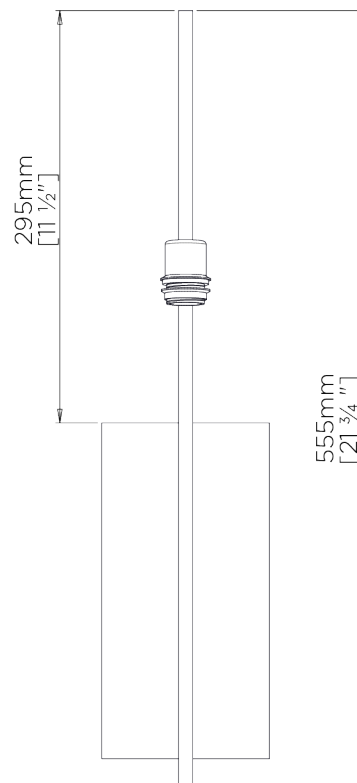

PORTA ROMANA

Willow Wall Light

TWL98 | Burnt Silver

Burnt Silver shown with 5" Kelly Empire in Chalk Linen

HEIGHT
555mm | 21 3/4"

WIDTH
50mm | 2"

WIDTH WITH SHADE
127mm | 5"

CONSTRUCTED FROM
Steel and brass with
decorative finish

WEIGHT
1.3 kg | 2.86 lbs

PROJECTION
335mm | 13 "

RECOMMENDED SHADE
5" Kelly Empire

MAX WATTAGE
25W

LAMP
1 x Torpedo Type B10 Candelabra
Base

VOLTAGE
120V

FINISHES
1 Burnt Silver
2 Bronzed
3 French Brass

Willow Wall Light

TWL98

HEIGHT
555mm | 21 3/4"

WIDTH
50mm | 2"

WIDTH WITH SHADE
127mm | 5"

© Porta Romana 2022

Dimensions and weights are provided as a guide. All Porta Romana Products are made by hand and variations can occur in some products. The products you are buying or marketing are exclusive designs belonging to Porta Romana. Please do not submit design sheets featuring our products to other manufacturing companies nor to other parties who might. Any manufacturer found to be reproducing Porta Romana products will be breaching copyright law and will be actively pursued