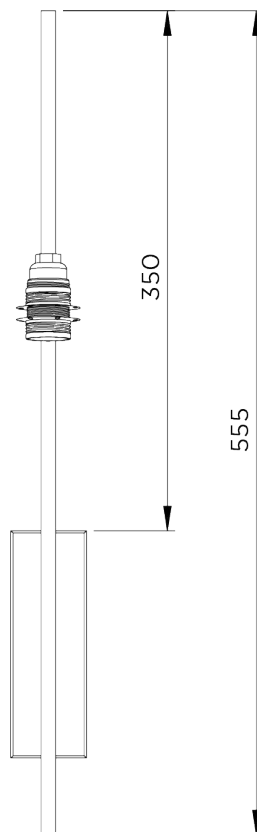

PORTA ROMANA

Willow Wall Light

TWL98 | Burnt Silver

Burnt Silver shown with 5" Kelly Empire in Chalk Linen

HEIGHT
555mm | 21 3/4"

CONSTRUCTED FROM
Steel and brass with decorative finish

RECOMMENDED SHADE
5" Kelly Empire

WIDTH
50mm | 2"

WEIGHT
1.3 kg | 2.86 lbs

MAX WATTAGE
25W

WIDTH WITH SHADE
127mm | 5"

PROJECTION
335mm | 13 "

LAMP
1 x 450lm (5w) LED E14 Candle

VOLTAGE
220-240V

FLEX AND SWITCH
Nickel lampholder

FINISHES
1 Burnt Silver
2 Bronzed
3 French Brass

Willow Wall Light

TWL98

HEIGHT
555mm | 21 3/4"

WIDTH
50mm | 2"

WIDTH WITH SHADE
127mm | 5"

© Porta Romana 2022

Dimensions and weights are provided as a guide. All Porta Romana Products are made by hand and variations can occur in some products. The products you are buying or marketing are exclusive designs belonging to Porta Romana. Please do not submit design sheets featuring our products to other manufacturing companies nor to other parties who might. Any manufacturer found to be reproducing Porta Romana products will be breaching copyright law and will be actively pursued