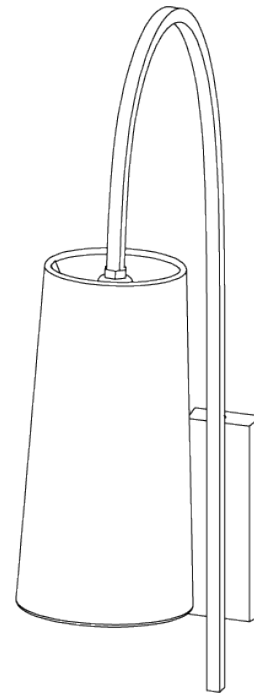

PORTA ROMANA

Willow Wall Light

TWL98 | Burnt Silver

Burnt Silver shown with 5" Kelly Empire in Chalk Linen

HEIGHT
555mm | 21 3/4"

CONSTRUCTED FROM
Steel and brass with decorative finish

RECOMMENDED SHADE
5" Kelly Empire

WIDTH
50mm | 2"

WEIGHT
1.3 kg | 2.86 lbs

MAX WATTAGE
25W

WIDTH WITH SHADE
127mm | 5"

PROJECTION
335mm | 13 "

LAMP
1 x 450lm (5w) LED E14 Candle

VOLTAGE
220-240V

FLEX AND SWITCH
Nickel lampholder

FINISHES
1 Burnt Silver
2 Bronzed
3 French Brass

Willow Wall Light

TWL98

HEIGHT
555mm | 21 3/4"

WIDTH
50mm | 2"

WIDTH WITH SHADE
127mm | 5"

© Porta Romana 2022

Dimensions and weights are provided as a guide. All Porta Romana Products are made by hand and variations can occur in some products. The products you are buying or marketing are exclusive designs belonging to Porta Romana. Please do not submit design sheets featuring our products to other manufacturing companies nor to other parties who might. Any manufacturer found to be reproducing Porta Romana products will be breaching copyright law and will be actively pursued