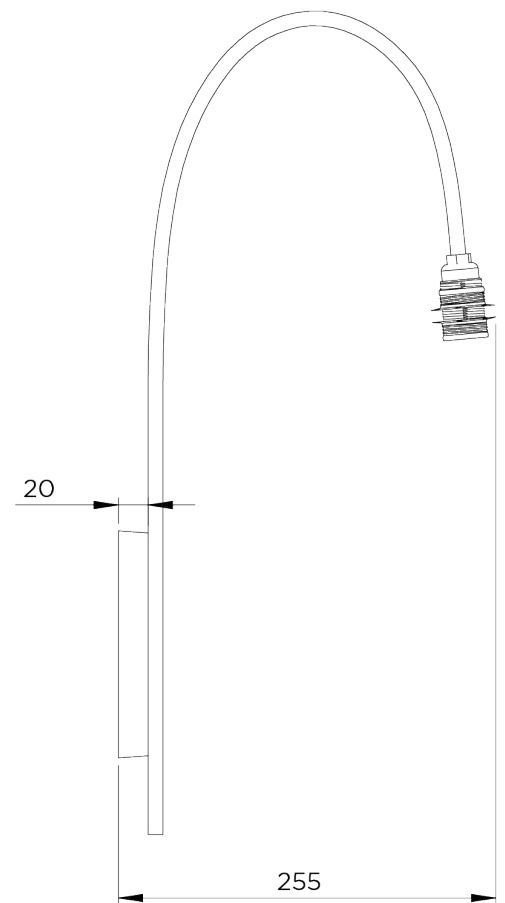

PORTA ROMANA

Willow Wall Light

TWL98 | Burnt Silver

Burnt Silver shown with 5" Kelly Empire in Chalk Linen

HEIGHT
555mm | 21 3/4"

CONSTRUCTED FROM
Steel and brass with decorative finish

RECOMMENDED SHADE
5" Kelly Empire

WIDTH
50mm | 2"

WEIGHT
1.3 kg | 2.86 lbs

MAX WATTAGE
25W

WIDTH WITH SHADE
127mm | 5"

PROJECTION
335mm | 13 "

LAMP
1 x 450lm (5w) LED E14 Candle

VOLTAGE
220-240V

FLEX AND SWITCH
Nickel lampholder

FINISHES
1 Burnt Silver
2 Bronzed
3 French Brass

Willow Wall Light

TWL98

HEIGHT
555mm | 21 3/4"

WIDTH
50mm | 2"

WIDTH WITH SHADE
127mm | 5"

© Porta Romana 2022

Dimensions and weights are provided as a guide. All Porta Romana Products are made by hand and variations can occur in some products. The products you are buying or marketing are exclusive designs belonging to Porta Romana. Please do not submit design sheets featuring our products to other manufacturing companies nor to other parties who might. Any manufacturer found to be reproducing Porta Romana products will be breaching copyright law and will be actively pursued