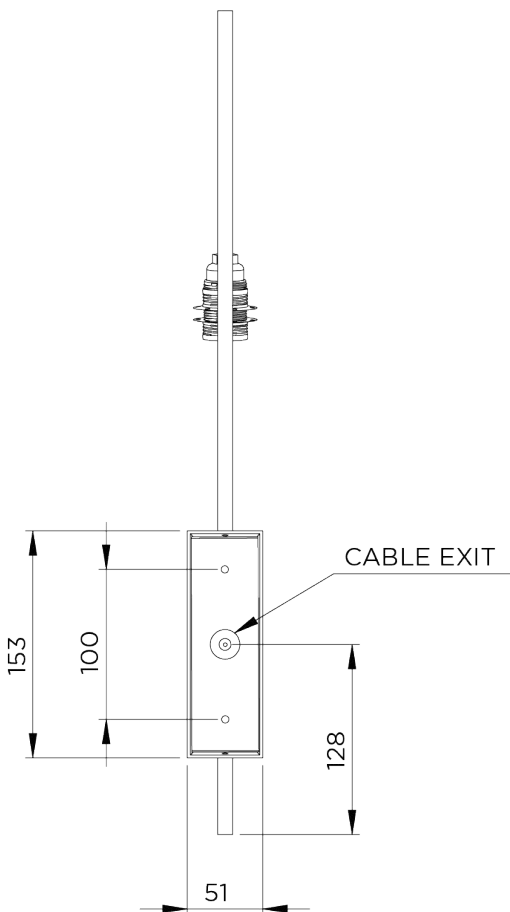

PORTA ROMANA

Willow Wall Light

TWL98 | Burnt Silver

Burnt Silver shown with 5" Kelly Empire in Chalk Linen

HEIGHT
555mm | 21 3/4"

CONSTRUCTED FROM
Steel and brass with decorative finish

RECOMMENDED SHADE
5" Kelly Empire

WIDTH
50mm | 2"

WEIGHT
1.3 kg | 2.86 lbs

MAX WATTAGE
25W

WIDTH WITH SHADE
127mm | 5"

PROJECTION
335mm | 13 "

LAMP
1 x 450lm (5w) LED E14 Candle

VOLTAGE
220-240V

FLEX AND SWITCH
Nickel lampholder

FINISHES
1 Burnt Silver
2 Bronzed
3 French Brass

Willow Wall Light

TWL98

HEIGHT
555mm | 21 3/4"

WIDTH
50mm | 2"

WIDTH WITH SHADE
127mm | 5"

© Porta Romana 2022

Dimensions and weights are provided as a guide. All Porta Romana Products are made by hand and variations can occur in some products. The products you are buying or marketing are exclusive designs belonging to Porta Romana. Please do not submit design sheets featuring our products to other manufacturing companies nor to other parties who might. Any manufacturer found to be reproducing Porta Romana products will be breaching copyright law and will be actively pursued