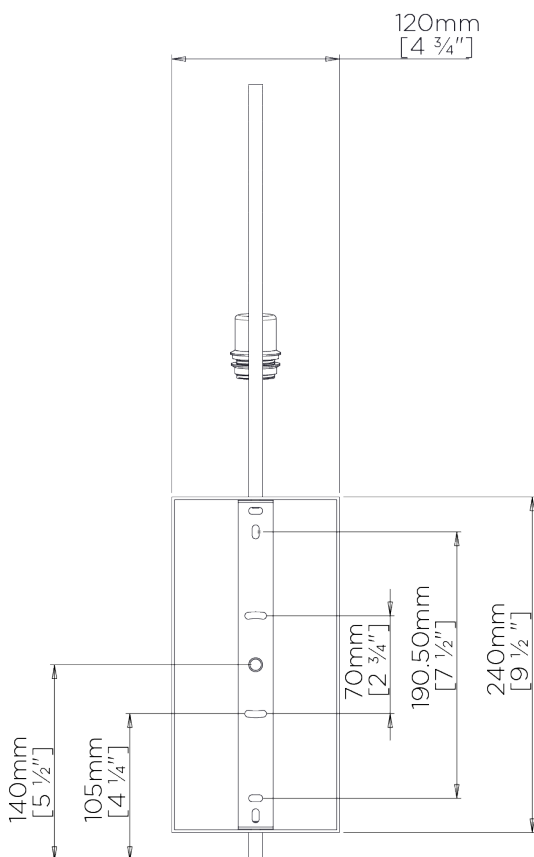

PORTA ROMANA

Willow Wall Light

TWL98 | Bronzed

Bronzed shown with 5" Kelly Empire in Chalk Linen

HEIGHT
555mm | 21 3/4"

CONSTRUCTED FROM
Steel and brass with decorative finish

RECOMMENDED SHADE
5" Kelly Empire

WIDTH
50mm | 2"

WEIGHT
1.3 kg | 2.86 lbs

MAX WATTAGE
25W

WIDTH WITH SHADE
127mm | 5"

PROJECTION
335mm | 13 1/4"

LAMP
1 x Torpedo Type B10 Candelabra
Base

VOLTAGE
120V

FINISHES
1 Burnt Silver
2 Bronzed
3 French Brass

Willow Wall Light

TWL98

HEIGHT

555mm | 21 3/4"

WIDTH

50mm | 2"

WIDTH WITH SHADE

127mm | 5"