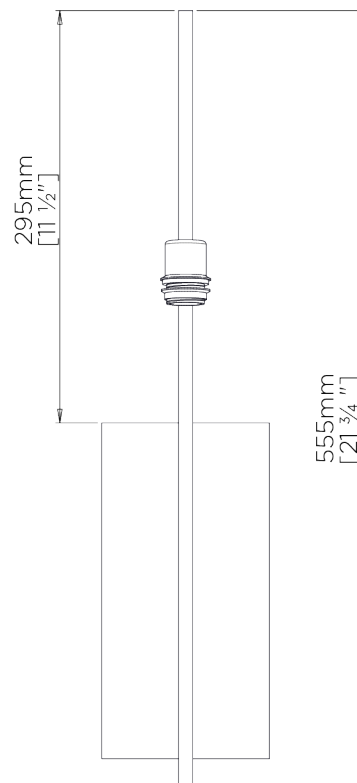

PORTA ROMANA

Willow Wall Light

TWL98 | Bronzed

Bronzed shown with 5" Kelly Empire in Chalk Linen

HEIGHT
555mm | 21 3/4"

CONSTRUCTED FROM
Steel and brass with decorative finish

RECOMMENDED SHADE
5" Kelly Empire

WIDTH
50mm | 2"

WEIGHT
1.3 kg | 2.86 lbs

MAX WATTAGE
25W

WIDTH WITH SHADE
127mm | 5"

PROJECTION
335mm | 13 1/4"

LAMP
1 x Torpedo Type B10 Candelabra
Base

VOLTAGE
120V

FINISHES
1 Burnt Silver
2 Bronzed
3 French Brass

Willow Wall Light

TWL98

HEIGHT

555mm | 21 3/4"

WIDTH

50mm | 2"

WIDTH WITH SHADE

127mm | 5"