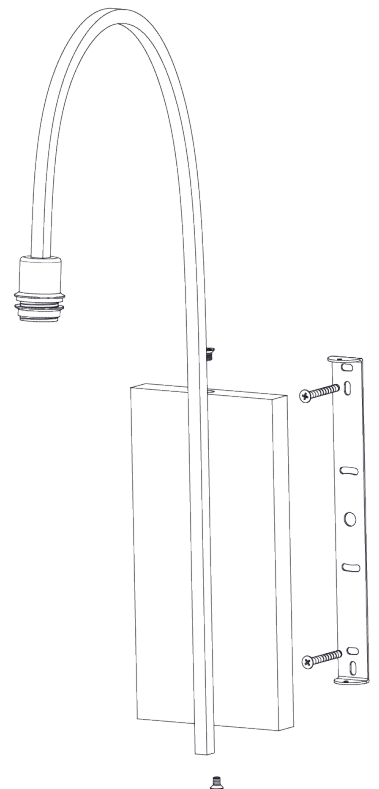

PORTA ROMANA

Willow Wall Light

TWL98 | Bronzed

Bronzed shown with 5" Kelly Empire in Chalk Linen

HEIGHT
555mm | 21 3/4"

CONSTRUCTED FROM
Steel and brass with decorative finish

RECOMMENDED SHADE
5" Kelly Empire

WIDTH
50mm | 2"

WEIGHT
1.3 kg | 2.86 lbs

MAX WATTAGE
25W

WIDTH WITH SHADE
127mm | 5"

PROJECTION
335mm | 13 1/4"

LAMP
1 x Torpedo Type B10 Candelabra
Base

VOLTAGE
120V

FINISHES
1 Burnt Silver
2 Bronzed
3 French Brass

Willow Wall Light

TWL98

HEIGHT

555mm | 21 3/4"

WIDTH

50mm | 2"

WIDTH WITH SHADE

127mm | 5"