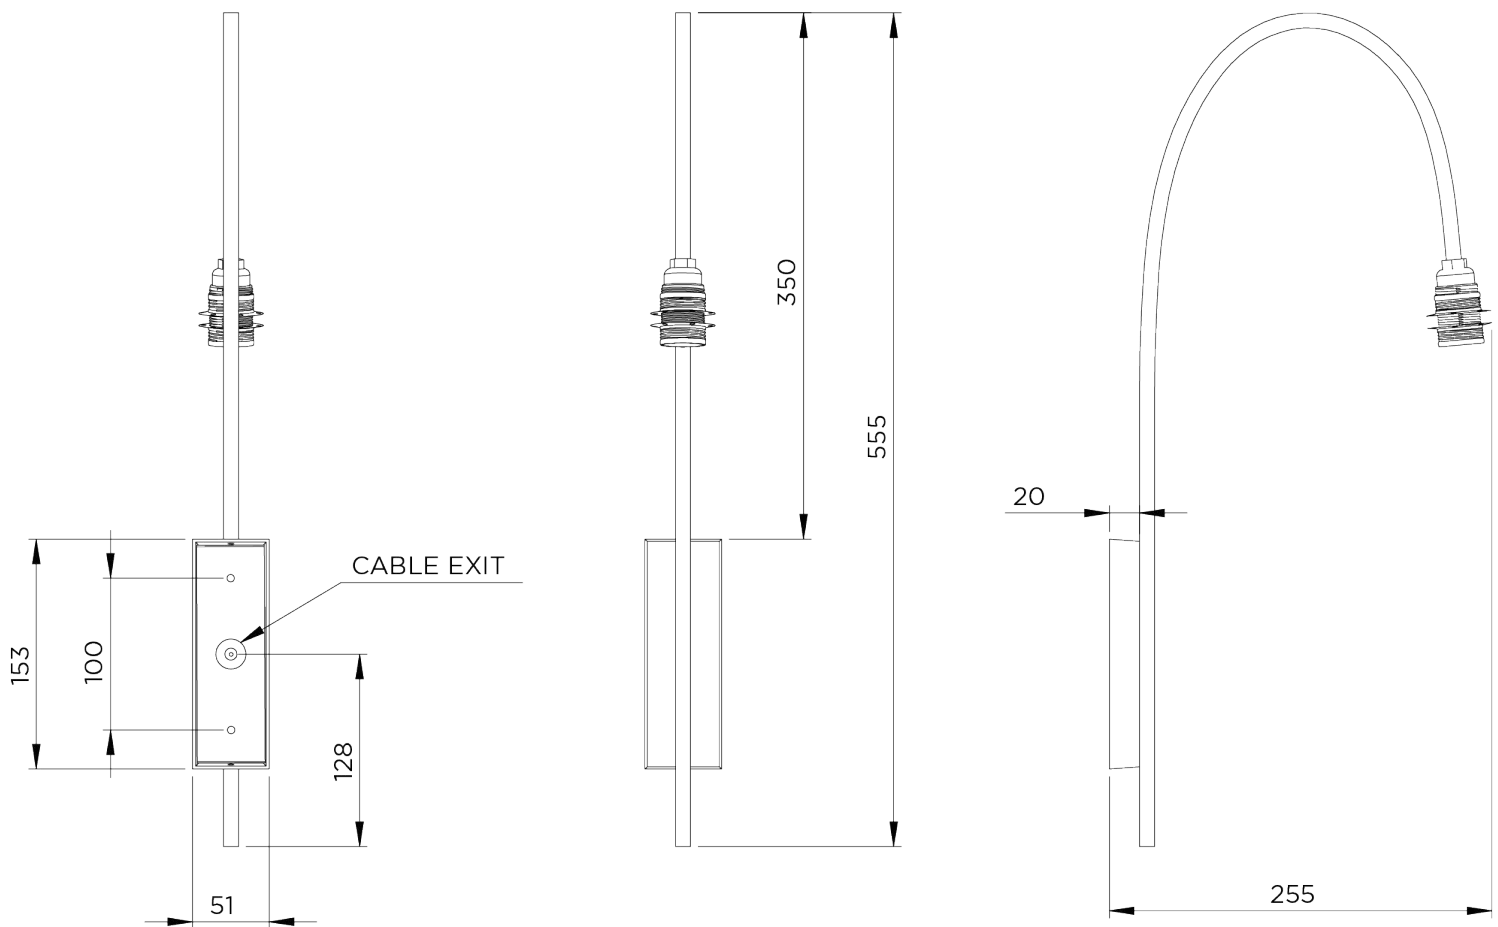

## Willow Wall Light

TWL98 | Bronzed

Bronzed shown with 5" Kelly Empire in Chalk Linen

HEIGHT  
555mm | 21 3/4"

CONSTRUCTED FROM  
Steel and brass with decorative finish

RECOMMENDED SHADE  
5" Kelly Empire

WIDTH  
50mm | 2"

WEIGHT  
1.3 kg | 2.86 lbs

MAX WATTAGE  
25W

WIDTH WITH SHADE  
127mm | 5"

PROJECTION  
335mm | 13 "

LAMP  
1 x 450lm (5w) LED E14 Candle

VOLTAGE  
220-240V

FLEX AND SWITCH  
Brass lampholder

# Willow Wall Light

TWL98

HEIGHT  
555mm | 21 3/4"

WIDTH  
50mm | 2"

WIDTH WITH SHADE  
127mm | 5"

© Porta Romana 2022

Dimensions and weights are provided as a guide. All Porta Romana Products are made by hand and variations can occur in some products. The products you are buying or marketing are exclusive designs belonging to Porta Romana. Please do not submit design sheets featuring our products to other manufacturing companies nor to other parties who might. Any manufacturer found to be reproducing Porta Romana products will be breaching copyright law and will be actively pursued