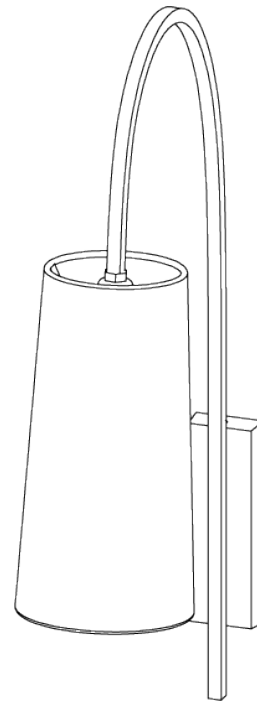

## Willow Wall Light

TWL98 | Bronzed

Bronzed shown with 5" Kelly Empire in Chalk Linen

HEIGHT  
555mm | 21 3/4"

CONSTRUCTED FROM  
Steel and brass with decorative finish

RECOMMENDED SHADE  
5" Kelly Empire

WIDTH  
50mm | 2"

WEIGHT  
1.3 kg | 2.86 lbs

MAX WATTAGE  
25W

WIDTH WITH SHADE  
127mm | 5"

PROJECTION  
335mm | 13 "

LAMP  
1 x 450lm (5w) LED E14 Candle

VOLTAGE  
220-240V

FLEX AND SWITCH  
Brass lampholder

FINISHES  
1 Burnt Silver  
2 Bronzed  
3 French Brass

# Willow Wall Light

TWL98

HEIGHT  
555mm | 21 3/4"

WIDTH  
50mm | 2"

WIDTH WITH SHADE  
127mm | 5"

© Porta Romana 2022

Dimensions and weights are provided as a guide. All Porta Romana Products are made by hand and variations can occur in some products. The products you are buying or marketing are exclusive designs belonging to Porta Romana. Please do not submit design sheets featuring our products to other manufacturing companies nor to other parties who might. Any manufacturer found to be reproducing Porta Romana products will be breaching copyright law and will be actively pursued