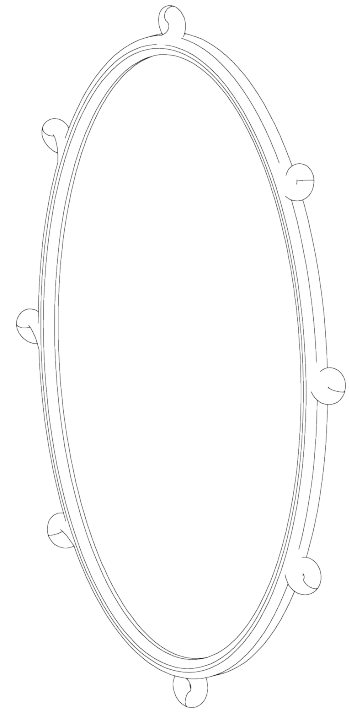

PORTA ROMANA

Jolly Mirror

WM59 | Plaster White

Plaster White

HEIGHT
1135mm | 44 1/2"

CONSTRUCTED FROM
Cast composite with decorative finish

WIDTH
705mm | 27 1/2"

WEIGHT
12 kg | 26 1/2 lbs

FINISHES
Antique Gold
Plaster White

THIS PIECE REQUIRES A DEDICATED CARRIER AND
CHARGABLE CRATE

Jolly Mirror WM59

HEIGHT
1135mm | 44 1/2"

WIDTH
705mm | 27 1/2"

© Porta Romana 2023

Dimensions and weights are provided as a guide. All Porta Romana Products are made by hand and variations can occur in some products. The products you are buying or marketing are exclusive designs belonging to Porta Romana. Please do not submit design sheets featuring our products to other manufacturing companies nor to other parties who might. Any manufacturer found to be reproducing Porta Romana products will be breaching copyright law and will be actively pursued