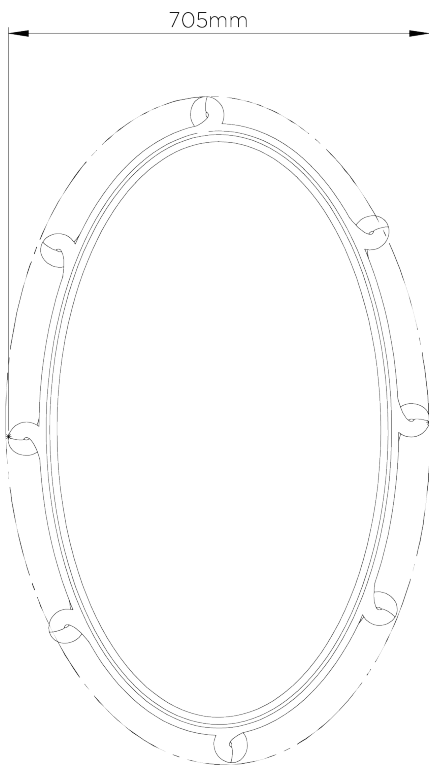

PORTA ROMANA

Jolly Mirror

WM59 | Plaster White

Plaster White

HEIGHT
1135mm | 44 1/2"

CONSTRUCTED FROM
Cast composite with decorative finish

WIDTH
705mm | 27 1/2"

WEIGHT
12 kg | 26 1/2 lbs

FINISHES
Antique Gold
Plaster White

THIS PIECE REQUIRES A DEDICATED CARRIER AND
CHARGABLE CRATE

Jolly Mirror WM59

HEIGHT
1135mm | 44 1/2"

WIDTH
705mm | 27 1/2"

© Porta Romana 2023

Dimensions and weights are provided as a guide. All Porta Romana Products are made by hand and variations can occur in some products. The products you are buying or marketing are exclusive designs belonging to Porta Romana. Please do not submit design sheets featuring our products to other manufacturing companies nor to other parties who might. Any manufacturer found to be reproducing Porta Romana products will be breaching copyright law and will be actively pursued