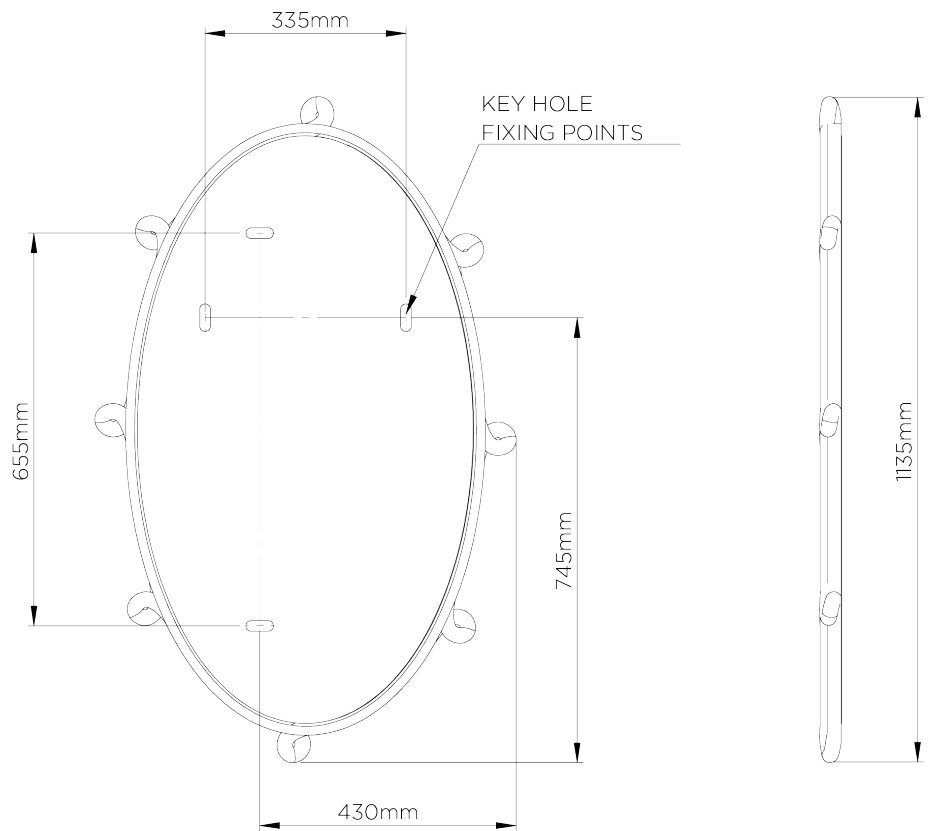

PORTA ROMANA

Jolly Mirror

WM59 | Plaster White

Plaster White

HEIGHT
1135mm | 44 1/2"

CONSTRUCTED FROM
Cast composite with decorative finish

WIDTH
705mm | 27 1/2"

WEIGHT
12 kg | 26 1/2 lbs

FINISHES
Antique Gold
Plaster White

THIS PIECE REQUIRES A DEDICATED CARRIER AND
CHARGABLE CRATE

Jolly Mirror WM59

HEIGHT
1135mm | 44 1/2"

WIDTH
705mm | 27 1/2"

© Porta Romana 2023

Dimensions and weights are provided as a guide. All Porta Romana Products are made by hand and variations can occur in some products. The products you are buying or marketing are exclusive designs belonging to Porta Romana. Please do not submit design sheets featuring our products to other manufacturing companies nor to other parties who might. Any manufacturer found to be reproducing Porta Romana products will be breaching copyright law and will be actively pursued