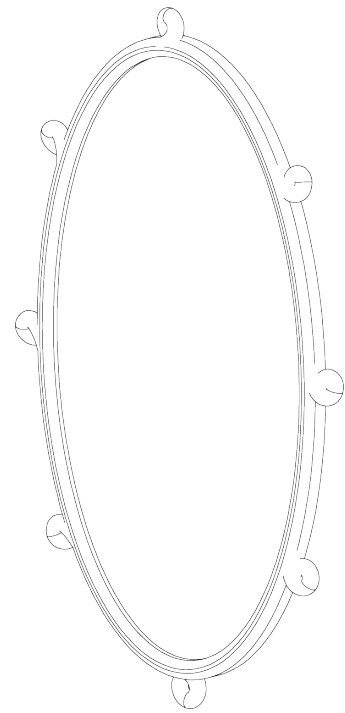

PORTA ROMANA

Jolly Mirror

WM59 | Antique Gold

Antique Gold

HEIGHT
1135mm | 44 1/2"

CONSTRUCTED FROM
Cast composite with decorative finish

WIDTH
705mm | 27 1/2"

WEIGHT
12 kg | 26 1/2 lbs

FINISHES
Antique Gold
Plaster White

THIS PIECE REQUIRES A DEDICATED CARRIER AND
CHARGABLE CRATE

Jolly Mirror WM59

HEIGHT
1135mm | 44 1/2"

WIDTH
705mm | 27 1/2"

© Porta Romana 2023

Dimensions and weights are provided as a guide. All Porta Romana Products are made by hand and variations can occur in some products. The products you are buying or marketing are exclusive designs belonging to Porta Romana. Please do not submit design sheets featuring our products to other manufacturing companies nor to other parties who might. Any manufacturer found to be reproducing Porta Romana products will be breaching copyright law and will be actively pursued