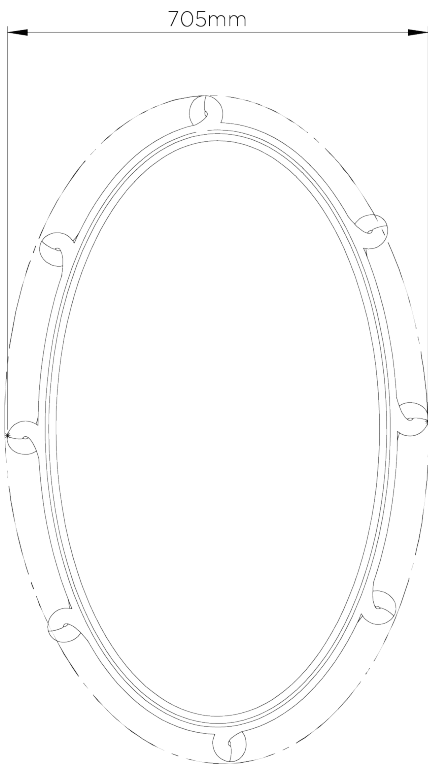

PORTA ROMANA

Jolly Mirror

WM59 | Antique Gold

Antique Gold

HEIGHT
1135mm | 44 1/2"

CONSTRUCTED FROM
Cast composite with decorative finish

WIDTH
705mm | 27 1/2"

WEIGHT
12 kg | 26 1/2 lbs

FINISHES
Antique Gold
Plaster White

THIS PIECE REQUIRES A DEDICATED CARRIER AND
CHARGABLE CRATE

Jolly Mirror WM59

HEIGHT
1135mm | 44 1/2"

WIDTH
705mm | 27 1/2"

© Porta Romana 2023

Dimensions and weights are provided as a guide. All Porta Romana Products are made by hand and variations can occur in some products. The products you are buying or marketing are exclusive designs belonging to Porta Romana. Please do not submit design sheets featuring our products to other manufacturing companies nor to other parties who might. Any manufacturer found to be reproducing Porta Romana products will be breaching copyright law and will be actively pursued