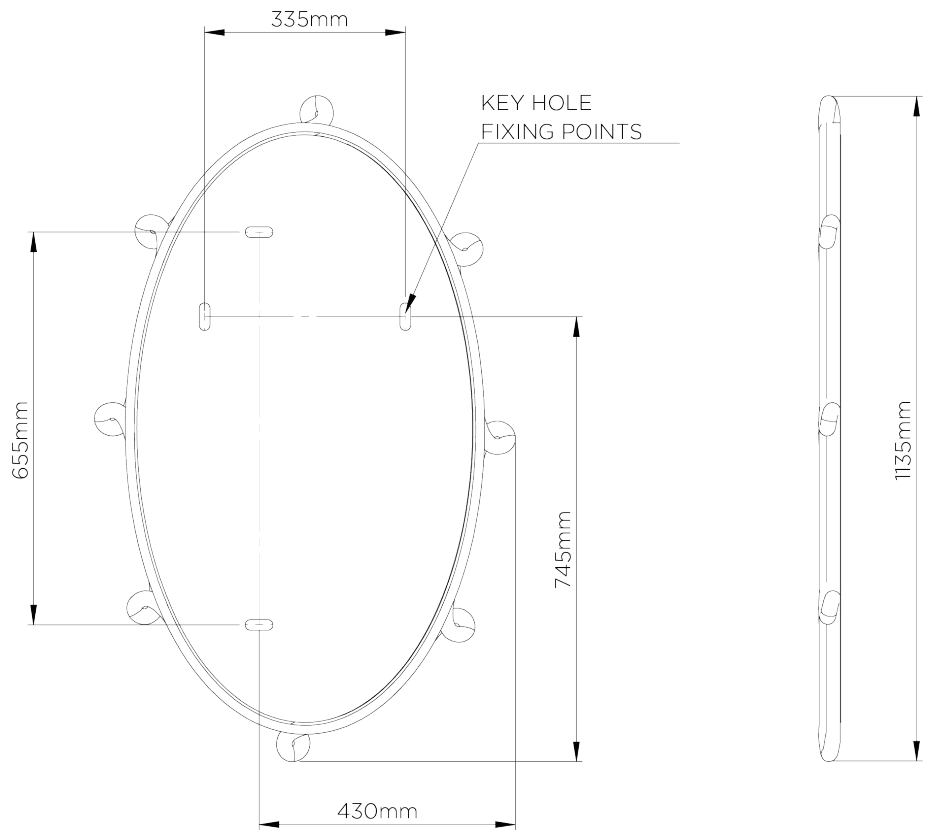

PORTA ROMANA

Jolly Mirror

WM59 | Antique Gold

Antique Gold

HEIGHT
1135mm | 44 1/2"

CONSTRUCTED FROM
Cast composite with decorative finish

WIDTH
705mm | 27 1/2"

WEIGHT
12 kg | 26 1/2 lbs

FINISHES
Antique Gold
Plaster White

THIS PIECE REQUIRES A DEDICATED CARRIER AND
CHARGABLE CRATE

Jolly Mirror WM59

HEIGHT
1135mm | 44 1/2"

WIDTH
705mm | 27 1/2"

© Porta Romana 2023

Dimensions and weights are provided as a guide. All Porta Romana Products are made by hand and variations can occur in some products. The products you are buying or marketing are exclusive designs belonging to Porta Romana. Please do not submit design sheets featuring our products to other manufacturing companies nor to other parties who might. Any manufacturer found to be reproducing Porta Romana products will be breaching copyright law and will be actively pursued