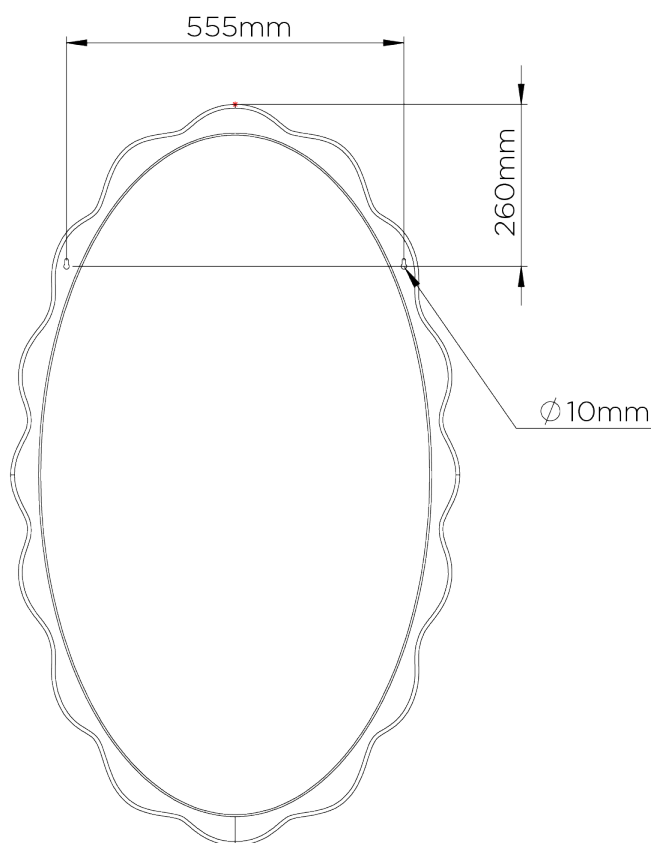

PORTA ROMANA

Clam Shell Mirror

WM56S | Rhubarb

Shown in Rhubarb

DIAMETER 30
3/4" | 780mm

CONSTRUCTED FROM
Cast composite with decorative finish

FIXING METHOD
Key hole fixings

DEPTH
1" | 40mm

NET WEIGHT
16.5 lb | 7.5 kg

Requires crate for all overseas destinations
Crating charges may apply

FINISHES
1 Rhubarb
Custom finishes available

Clam Shell Mirror

WM56

HEIGHT
1200mm | 47 1/4"

WIDTH
720mm | 28 1/2"

DEPTH
50mm | 2"

© Porta Romana 2022

Dimensions and weights are provided as a guide. All Porta Romana Products are made by hand and variations can occur in some products. The products you are buying or marketing are exclusive designs belonging to Porta Romana. Please do not submit design sheets featuring our products to other manufacturing companies nor to other parties who might. Any manufacturer found to be reproducing Porta Romana products will be breaching copyright law and will be actively pursued