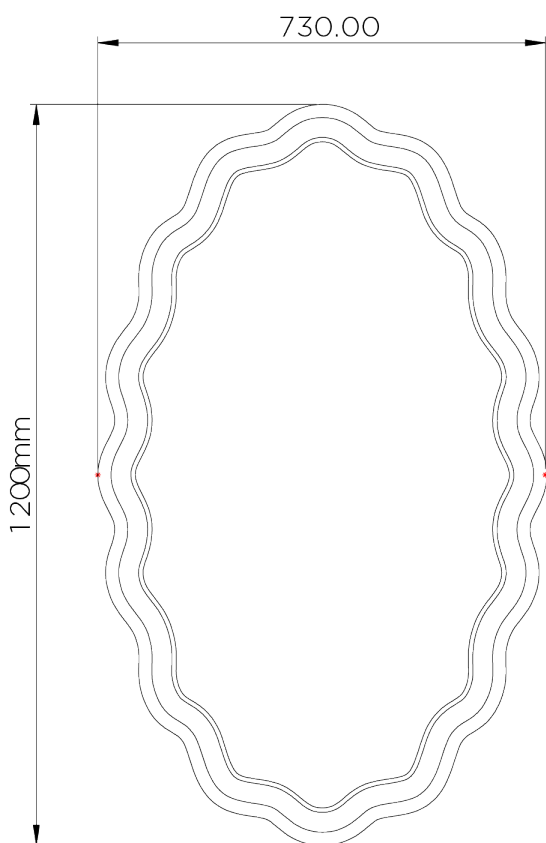

PORTA ROMANA

Clam Shell Mirror

WM56S | Rhubarb

Shown in Rhubarb

DIAMETER 30
3/4" | 780mm

CONSTRUCTED FROM
Cast composite with decorative finish

FIXING METHOD
Key hole fixings

DEPTH
1" | 40mm

NET WEIGHT
16.5 lb | 7.5 kg

Requires crate for all overseas destinations
Crating charges may apply

FINISHES
1 Rhubarb
Custom finishes available

Clam Shell Mirror

WM56

HEIGHT
1200mm | 47 1/4"

WIDTH
720mm | 28 1/2"

DEPTH
50mm | 2"

© Porta Romana 2022

Dimensions and weights are provided as a guide. All Porta Romana Products are made by hand and variations can occur in some products. The products you are buying or marketing are exclusive designs belonging to Porta Romana. Please do not submit design sheets featuring our products to other manufacturing companies nor to other parties who might. Any manufacturer found to be reproducing Porta Romana products will be breaching copyright law and will be actively pursued