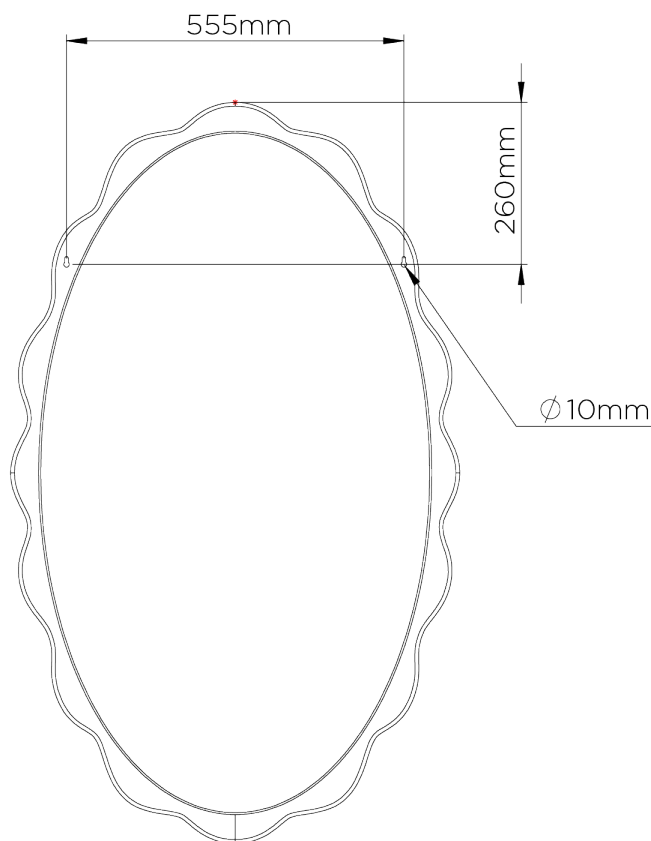

PORTA ROMANA

Clam Shell Mirror

WM56S | Rhubarb

Shown in Rhubarb

DIAMETER
780mm | 30 3/4"

CONSTRUCTED FROM
Cast composite with decorative finish

FIXING METHOD
Key hole fixings

DEPTH
40mm | 1"

NET WEIGHT
7.5 kg | 16.5 lb

Requires crate for all overseas destinations
Crating charges may apply

FINISHES
1 Rhubarb
Custom finishes available

Clam Shell Mirror

WM56

HEIGHT
1200mm | 47 1/4"

WIDTH
720mm | 28 1/2"

DEPTH
50mm | 2"

© Porta Romana 2022

Dimensions and weights are provided as a guide. All Porta Romana Products are made by hand and variations can occur in some products. The products you are buying or marketing are exclusive designs belonging to Porta Romana. Please do not submit design sheets featuring our products to other manufacturing companies nor to other parties who might. Any manufacturer found to be reproducing Porta Romana products will be breaching copyright law and will be actively pursued