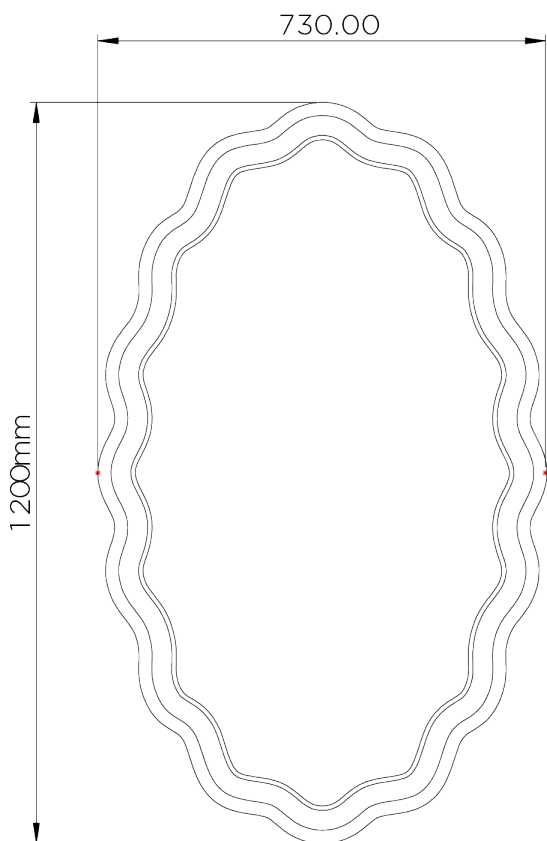

PORTA ROMANA

Clam Shell Mirror

WM56S | Rhubarb

Shown in Rhubarb

DIAMETER
780mm | 30 3/4"

CONSTRUCTED FROM
Cast composite with decorative finish

FIXING METHOD
Key hole fixings

DEPTH
40mm | 1"

NET WEIGHT
7.5 kg | 16.5 lb

Requires crate for all overseas destinations
Crating charges may apply

FINISHES
1 Rhubarb
Custom finishes available

Clam Shell Mirror

WM56

HEIGHT
1200mm | 47 1/4"

WIDTH
720mm | 28 1/2"

DEPTH
50mm | 2"

© Porta Romana 2022

Dimensions and weights are provided as a guide. All Porta Romana Products are made by hand and variations can occur in some products. The products you are buying or marketing are exclusive designs belonging to Porta Romana. Please do not submit design sheets featuring our products to other manufacturing companies nor to other parties who might. Any manufacturer found to be reproducing Porta Romana products will be breaching copyright law and will be actively pursued