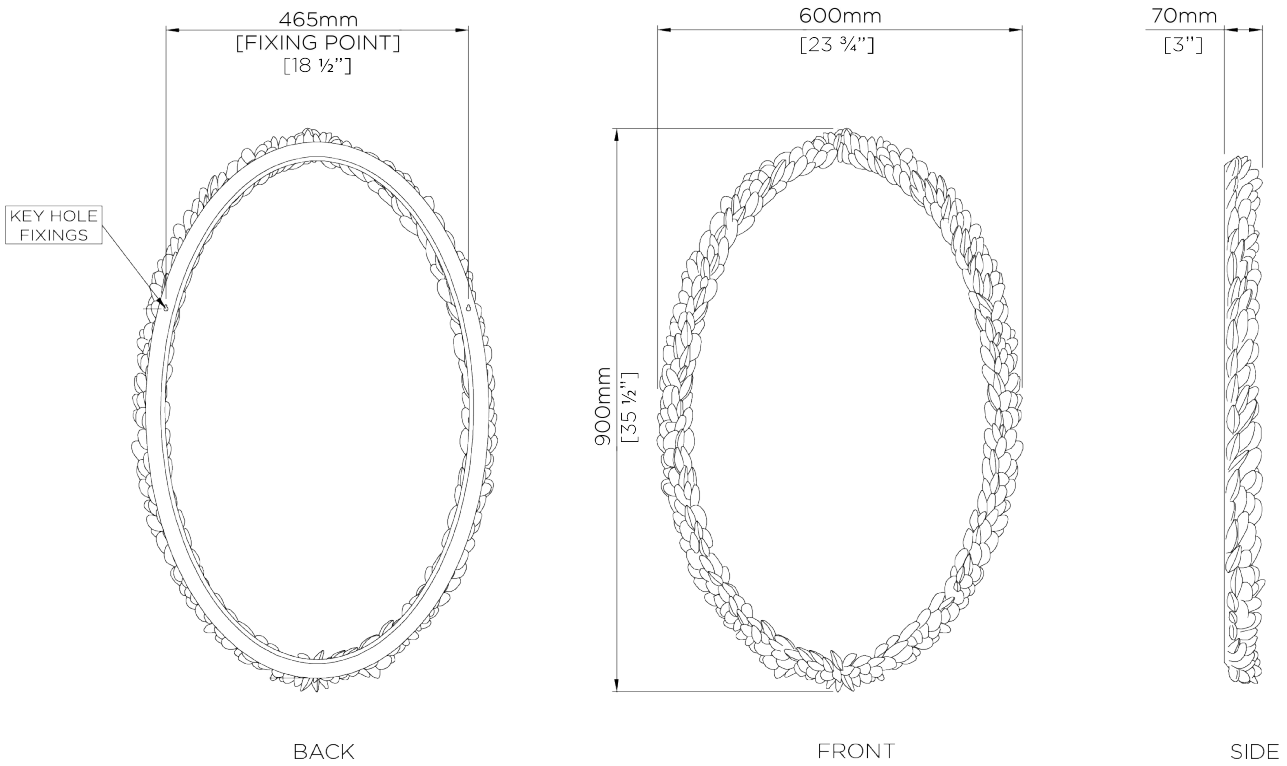

PORTA ROMANA

Mussel Shell Mirror Small

WM35S | Plaster White

Plaster White

HEIGHT
900mm | 35 1/2"

CONSTRUCTED FROM
Cast composite with decorative
finish and mirror glass

WIDTH
600mm | 23 3/4"

WEIGHT
15 kgs | 33 1/4 lbs

DEPTH
70mm | 3"

FINISHES
Mussel Blue
Aged Plaster
Plaster White

Mussel Shell Mirror Small WM35S

HEIGHT
900mm | 35 1/2"

WIDTH
600mm | 23 3/4"

DEPTH
70mm | 3"

© Porta Romana 2023

Dimensions and weights are provided as a guide. All Porta Romana Products are made by hand and variations can occur in some products. The products you are buying or marketing are exclusive designs belonging to Porta Romana. Please do not submit design sheets featuring our products to other manufacturing companies nor to other parties who might. Any manufacturer found to be reproducing Porta Romana products will be breaching copyright law and will be actively pursued