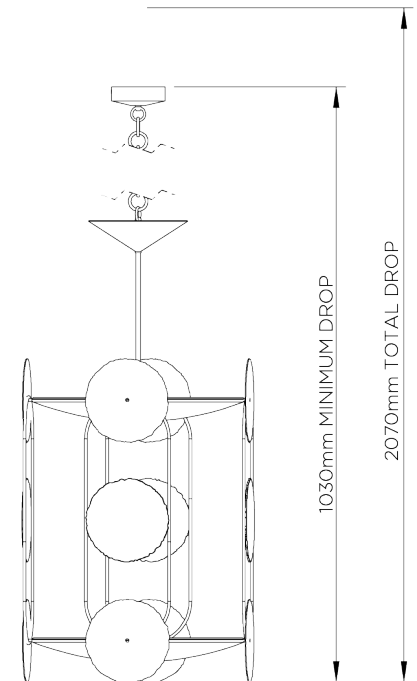

## Viola Lantern

MCL71 | Plaster White

Shown in Plaster White

**WIDTH**  
500mm | 19 3/4"

**CONSTRUCTED FROM**  
Steel and cast composite with decorative finish

**LAMP**  
LED supplied fitted

**MINIMUM DROP**  
1030mm | 40 3/4"

**WEIGHT**  
12 kg | 26.4 lbs

**VOLTAGE**  
220-240V

**MAXIMUM DROP**  
2070mm | 81 1/2"

**FLEX AND SWITCH**  
Rosier Grey Fabric flex

**DROPS AVAILABLE**  
2070mm / Custom

**FINISHES**  
1 Plaster White

# Viola Lantern

MCL71

WIDTH  
500mm | 19 3/4"

MINIMUM DROP  
1030mm | 40 3/4"

MAXIMUM DROP  
2070mm | 81 1/2"

DROPS AVAILABLE  
2070mm / Custom

CEILING ROSE DETAIL

© Porta Romana 2022