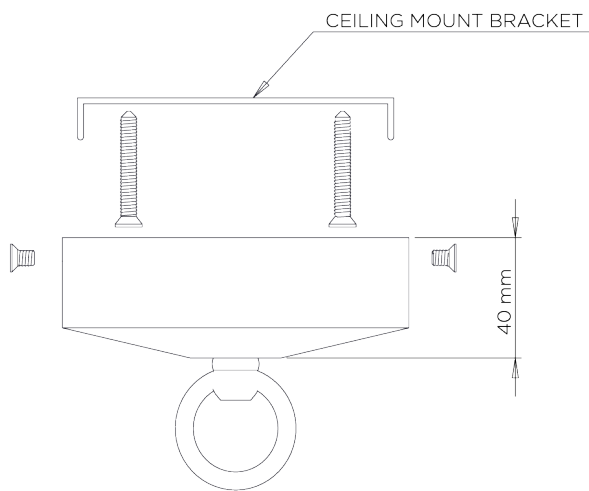

## Viola Lantern

MCL71 | Plaster White

Shown in Plaster White

**WIDTH**  
500mm | 19 3/4"

**CONSTRUCTED FROM**  
Steel and cast composite with decorative finish

**LAMP**  
LED supplied fitted

**MINIMUM DROP**  
1030mm | 40 3/4"

**WEIGHT**  
12 kg | 26.4 lbs

**VOLTAGE**  
220-240V

**MAXIMUM DROP**  
2070mm | 81 1/2"

**FLEX AND SWITCH**  
Rosier Grey Fabric flex

**DROPS AVAILABLE**  
2070mm / Custom

**FINISHES**  
1 Plaster White

# Viola Lantern

MCL71

WIDTH  
500mm | 19 3/4"

MINIMUM DROP  
1030mm | 40 3/4"

MAXIMUM DROP  
2070mm | 81 1/2"

DROPS AVAILABLE  
2070mm / Custom

CEILING ROSE DETAIL

© Porta Romana 2022