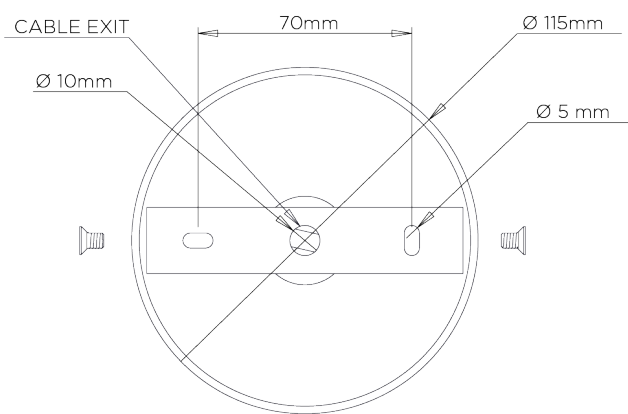

## Viola Lantern

MCL71 | Plaster White

Shown in Plaster White

**WIDTH**  
500mm | 19 3/4"

**CONSTRUCTED FROM**  
Steel and cast composite with decorative finish

**LAMP**  
LED supplied fitted

**MINIMUM DROP**  
1030mm | 40 3/4"

**WEIGHT**  
12 kg | 26.4 lbs

**VOLTAGE**  
220-240V

**MAXIMUM DROP**  
2070mm | 81 1/2"

**FLEX AND SWITCH**  
Rosier Grey Fabric flex

**DROPS AVAILABLE**  
2070mm / Custom

**FINISHES**  
1 Plaster White

# Viola Lantern

MCL71

WIDTH  
500mm | 19 3/4"

MINIMUM DROP  
1030mm | 40 3/4"

MAXIMUM DROP  
2070mm | 81 1/2"

DROPS AVAILABLE  
2070mm / Custom

CEILING ROSE DETAIL

© Porta Romana 2022