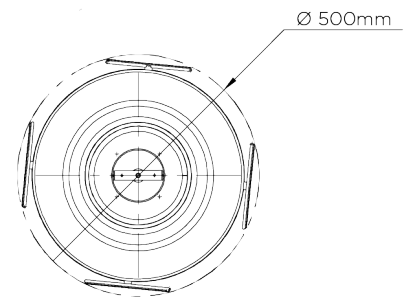

## Viola Lantern

MCL71 | Plaster White

Shown in Plaster White

**WIDTH**  
500mm | 19 3/4"

**CONSTRUCTED FROM**  
Steel and cast composite with decorative finish

**LAMP**  
LED supplied fitted

**MINIMUM DROP**  
1030mm | 40 3/4"

**WEIGHT**  
12 kg | 26.4 lbs

**VOLTAGE**  
220-240V

**MAXIMUM DROP**  
2070mm | 81 1/2"

**FLEX AND SWITCH**  
Rosier Grey Fabric flex

**DROPS AVAILABLE**  
2070mm / Custom

**FINISHES**  
1 Plaster White

# Viola Lantern

MCL71

WIDTH  
500mm | 19 3/4"

MINIMUM DROP  
1030mm | 40 3/4"

MAXIMUM DROP  
2070mm | 81 1/2"

DROPS AVAILABLE  
2070mm / Custom

CEILING ROSE DETAIL

© Porta Romana 2022