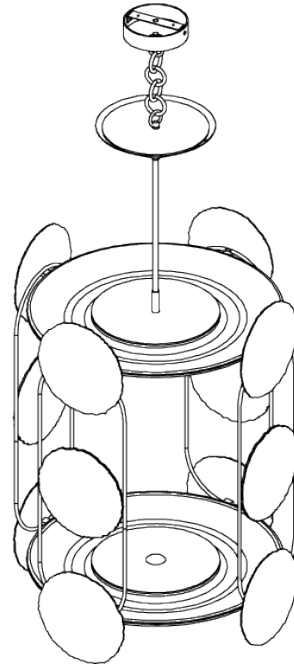

## Viola Lantern

MCL71 | Plaster White

Shown in Plaster White

**WIDTH**  
500mm | 19 3/4"

**CONSTRUCTED FROM**  
Steel and cast composite with decorative finish

**LAMP**  
LED supplied fitted

**MINIMUM DROP**  
1030mm | 40 3/4"

**WEIGHT**  
12 kg | 26.4 lbs

**VOLTAGE**  
220-240V

**MAXIMUM DROP**  
2070mm | 81 1/2"

**FLEX AND SWITCH**  
Rosier Grey Fabric flex

**DROPS AVAILABLE**  
2070mm / Custom

**FINISHES**  
1 Plaster White

# Viola Lantern

MCL71

WIDTH  
500mm | 19 3/4"

MINIMUM DROP  
1030mm | 40 3/4"

MAXIMUM DROP  
2070mm | 81 1/2"

DROPS AVAILABLE  
2070mm / Custom

CEILING ROSE DETAIL

© Porta Romana 2022