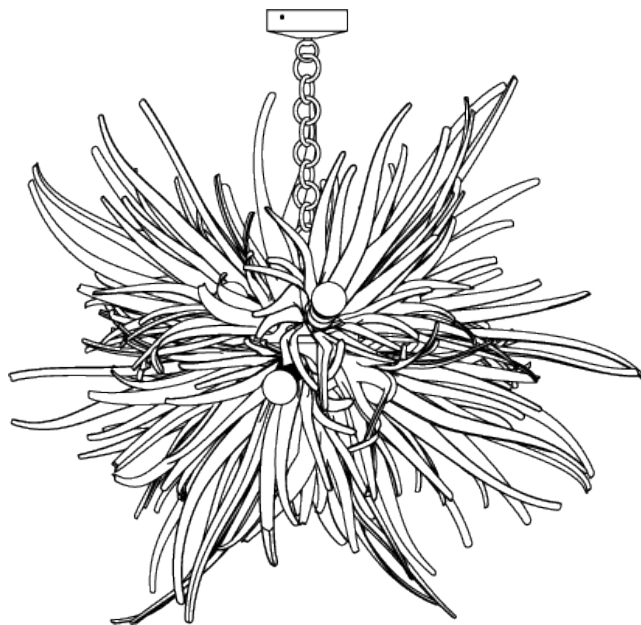

## Urchin Chandelier

MCL61 | Flint White

Shown in Flint White

**WIDTH**  
1000mm | 39 1/2"

**CONSTRUCTED FROM**  
Forged steel with decorative finish

**MAX WATTAGE**  
60W

**MINIMUM DROP**  
1200mm | 47 1/4"

**WEIGHT**  
23.2 kg | 51.04 lbs

**LAMP**  
13 x 200I (3.5w) Gold LED Golf

**MAXIMUM DROP**  
1600mm | 61"

**VOLTAGE**  
220-240V

**DROPS AVAILABLE**  
2200mm / Custom

**FLEX AND SWITCH**  
Nickel lampholder and Cream Silk flex

# Urchin Chandelier

MCL61

WIDTH  
1000mm | 39 1/2"

MINIMUM DROP  
1200mm | 47 1/4"

MAXIMUM DROP  
1600mm | 61"

DROPS AVAILABLE  
2200mm / Custom

© Porta Romana 2022

Dimensions and weights are provided as a guide. All Porta Romana Products are made by hand and variations can occur in some products. The products you are buying or marketing are exclusive designs belonging to Porta Romana. Please do not submit design sheets featuring our products to other manufacturing companies nor to other parties who might. Any manufacturer found to be reproducing Porta Romana products will be breaching copyright law and will be actively pursued