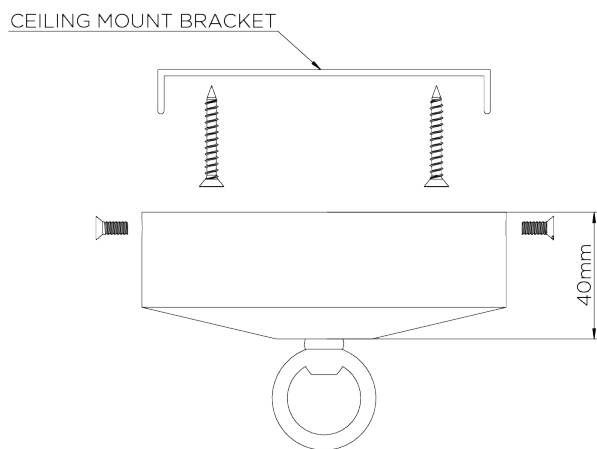

# Urchin Chandelier

MCL61

WIDTH  
1000mm | 39 1/2"

MINIMUM DROP  
1200mm | 47 1/4"

MAXIMUM DROP  
1600mm | 61"

DROPS AVAILABLE  
2200mm / Custom

© Porta Romana 2022

Dimensions and weights are provided as a guide. All Porta Romana Products are made by hand and variations can occur in some products. The products you are buying or marketing are exclusive designs belonging to Porta Romana. Please do not submit design sheets featuring our products to other manufacturing companies nor to other parties who might. Any manufacturer found to be reproducing Porta Romana products will be breaching copyright law and will be actively pursued