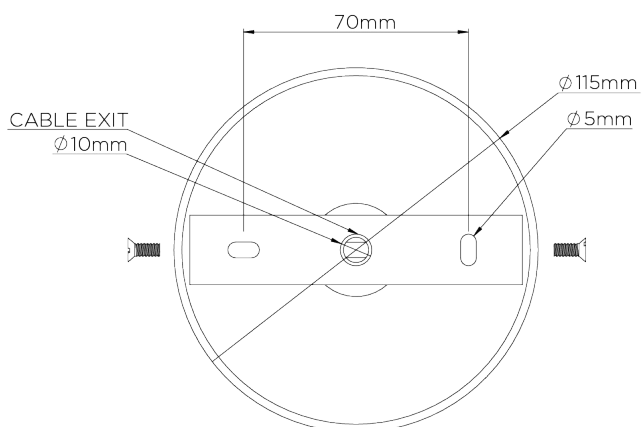

## Urchin Chandelier

MCL61 | Flint White

Shown in Flint White

**WIDTH**  
1000mm | 39 1/2"

**CONSTRUCTED FROM**  
Forged steel with decorative finish

**MAX WATTAGE**  
60W

**MINIMUM DROP**  
1200mm | 47 1/4"

**WEIGHT**  
23.2 kg | 51.04 lbs

**LAMP**  
13 x 200I (3.5w) Gold LED Golf

**MAXIMUM DROP**  
1600mm | 61"

**VOLTAGE**  
220-240V

**DROPS AVAILABLE**  
2200mm / Custom

**FLEX AND SWITCH**  
Nickel lampholder and Cream Silk flex

# Urchin Chandelier

MCL61

WIDTH  
1000mm | 39 1/2"

MINIMUM DROP  
1200mm | 47 1/4"

MAXIMUM DROP  
1600mm | 61"

DROPS AVAILABLE  
2200mm / Custom

© Porta Romana 2022

Dimensions and weights are provided as a guide. All Porta Romana Products are made by hand and variations can occur in some products. The products you are buying or marketing are exclusive designs belonging to Porta Romana. Please do not submit design sheets featuring our products to other manufacturing companies nor to other parties who might. Any manufacturer found to be reproducing Porta Romana products will be breaching copyright law and will be actively pursued