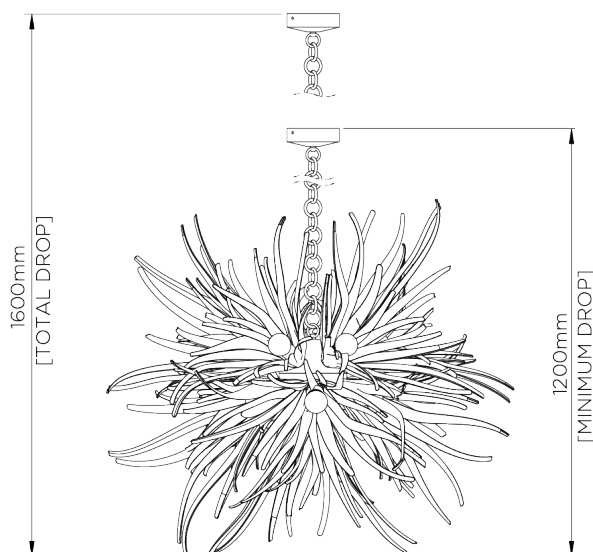

## Urchin Chandelier

MCL61 | Flint White

Shown in Flint White

**WIDTH**  
1000mm | 39 1/2"

**CONSTRUCTED FROM**  
Forged steel with decorative finish

**MAX WATTAGE**  
60W

**MINIMUM DROP**  
1200mm | 47 1/4"

**WEIGHT**  
23.2 kg | 51.04 lbs

**LAMP**  
13 x 200I (3.5w) Gold LED Golf

**MAXIMUM DROP**  
1600mm | 61"

**VOLTAGE**  
220-240V

**DROPS AVAILABLE**  
2200mm / Custom

**FLEX AND SWITCH**  
Nickel lampholder and Cream Silk flex

# Urchin Chandelier

MCL61

WIDTH  
1000mm | 39 1/2"

MINIMUM DROP  
1200mm | 47 1/4"

MAXIMUM DROP  
1600mm | 61"

DROPS AVAILABLE  
2200mm / Custom

© Porta Romana 2022

Dimensions and weights are provided as a guide. All Porta Romana Products are made by hand and variations can occur in some products. The products you are buying or marketing are exclusive designs belonging to Porta Romana. Please do not submit design sheets featuring our products to other manufacturing companies nor to other parties who might. Any manufacturer found to be reproducing Porta Romana products will be breaching copyright law and will be actively pursued