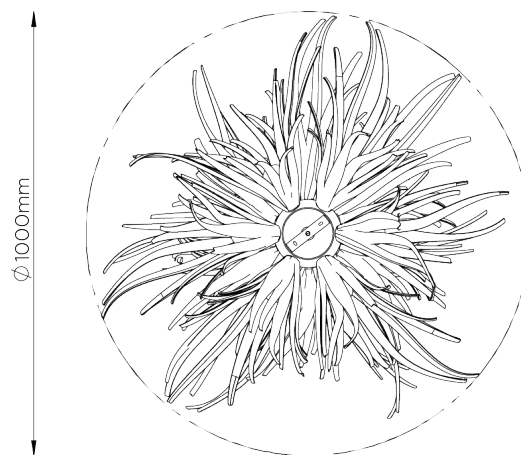

## Urchin Chandelier

MCL61 | Flint White

Shown in Flint White

**WIDTH**  
1000mm | 39 1/2"

**CONSTRUCTED FROM**  
Forged steel with decorative finish

**MAX WATTAGE**  
60W

**MINIMUM DROP**  
1200mm | 47 1/4"

**WEIGHT**  
23.2 kg | 51.04 lbs

**LAMP**  
13 x 200I (3.5w) Gold LED Golf

**MAXIMUM DROP**  
1600mm | 61"

**VOLTAGE**  
220-240V

**DROPS AVAILABLE**  
2200mm / Custom

**FLEX AND SWITCH**  
Nickel lampholder and Cream Silk flex

# Urchin Chandelier

MCL61

WIDTH  
1000mm | 39 1/2"

MINIMUM DROP  
1200mm | 47 1/4"

MAXIMUM DROP  
1600mm | 61"

DROPS AVAILABLE  
2200mm / Custom

© Porta Romana 2022

Dimensions and weights are provided as a guide. All Porta Romana Products are made by hand and variations can occur in some products. The products you are buying or marketing are exclusive designs belonging to Porta Romana. Please do not submit design sheets featuring our products to other manufacturing companies nor to other parties who might. Any manufacturer found to be reproducing Porta Romana products will be breaching copyright law and will be actively pursued