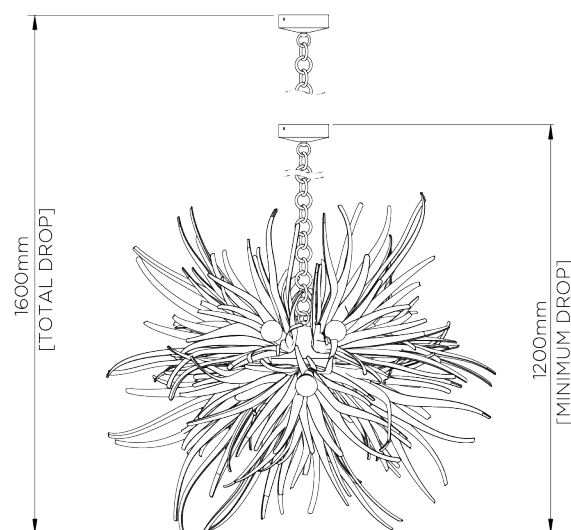

## Urchin Chandelier

MCL61 | Bodu Silver

Shown in Bodu Silver

**WIDTH**  
1000mm | 39 1/2"

**CONSTRUCTED FROM**  
Forged steel with decorative finish

**MAX WATTAGE**  
60W

**MINIMUM DROP**  
1200mm | 47 1/4"

**WEIGHT**  
23.2 kg | 51.04 lbs

**LAMP**  
13 x 200I (3.5w) Gold LED Golf

**MAXIMUM DROP**  
1600mm | 61"

**VOLTAGE**  
220-240V

**DROPS AVAILABLE**  
2200mm / Custom

**FLEX AND SWITCH**  
Nickel lampholder and Grey Silk flex

# Urchin Chandelier

MCL61

WIDTH  
1000mm | 39 1/2"

MINIMUM DROP  
1200mm | 47 1/4"

MAXIMUM DROP  
1600mm | 61"

DROPS AVAILABLE  
2200mm / Custom

© Porta Romana 2022

Dimensions and weights are provided as a guide. All Porta Romana Products are made by hand and variations can occur in some products. The products you are buying or marketing are exclusive designs belonging to Porta Romana. Please do not submit design sheets featuring our products to other manufacturing companies nor to other parties who might. Any manufacturer found to be reproducing Porta Romana products will be breaching copyright law and will be actively pursued