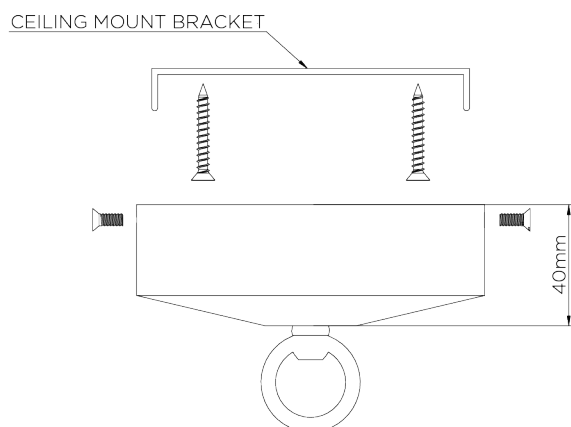

# Urchin Chandelier

MCL61

WIDTH  
1000mm | 39 1/2"

MINIMUM DROP  
1200mm | 47 1/4"

MAXIMUM DROP  
1600mm | 61"

DROPS AVAILABLE  
2200mm / Custom

© Porta Romana 2022

Dimensions and weights are provided as a guide. All Porta Romana Products are made by hand and variations can occur in some products. The products you are buying or marketing are exclusive designs belonging to Porta Romana. Please do not submit design sheets featuring our products to other manufacturing companies nor to other parties who might. Any manufacturer found to be reproducing Porta Romana products will be breaching copyright law and will be actively pursued