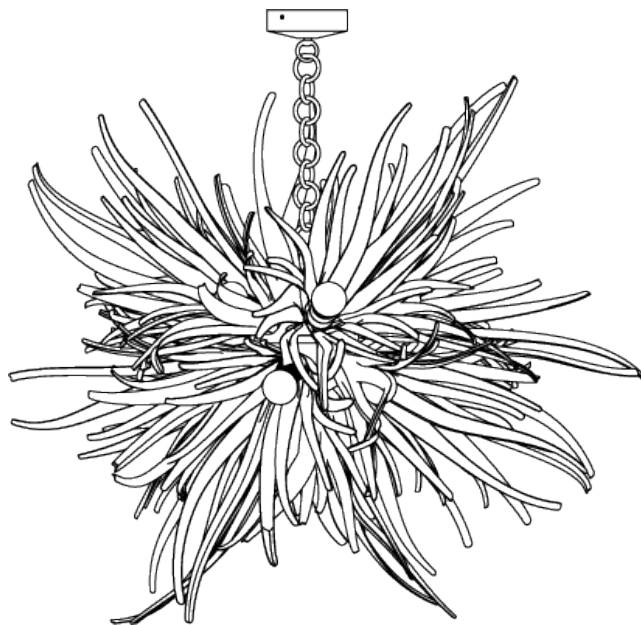

## Urchin Chandelier

MCL61 | Bodu Silver

Shown in Bodu Silver

**WIDTH**  
1000mm | 39 1/2"

**CONSTRUCTED FROM**  
Forged steel with decorative finish

**MAX WATTAGE**  
60W

**MINIMUM DROP**  
1200mm | 47 1/4"

**WEIGHT**  
23.2 kg | 51.04 lbs

**LAMP**  
13 x 200I (3.5w) Gold LED Golf

**MAXIMUM DROP**  
1600mm | 61"

**VOLTAGE**  
220-240V

**DROPS AVAILABLE**  
2200mm / Custom

**FLEX AND SWITCH**  
Nickel lampholder and Grey Silk flex

# Urchin Chandelier

MCL61

WIDTH  
1000mm | 39 1/2"

MINIMUM DROP  
1200mm | 47 1/4"

MAXIMUM DROP  
1600mm | 61"

DROPS AVAILABLE  
2200mm / Custom

© Porta Romana 2022

Dimensions and weights are provided as a guide. All Porta Romana Products are made by hand and variations can occur in some products. The products you are buying or marketing are exclusive designs belonging to Porta Romana. Please do not submit design sheets featuring our products to other manufacturing companies nor to other parties who might. Any manufacturer found to be reproducing Porta Romana products will be breaching copyright law and will be actively pursued