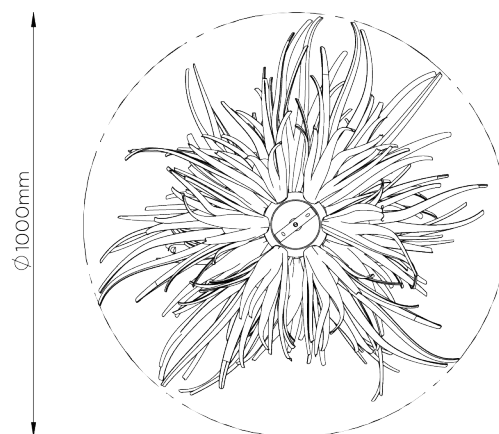

**WEIGHT**  
23.2 kg | 51.04 lbs

**LAMP**  
13 x 200I (3.5w) Gold LED Golf

**MAXIMUM DROP**  
1600mm | 61"

**VOLTAGE**  
220-240V

**DROPS AVAILABLE**  
2200mm / Custom

**FLEX AND SWITCH**  
Nickel lampholder and Grey Silk flex

# Urchin Chandelier

MCL61

WIDTH  
1000mm | 39 1/2"

MINIMUM DROP  
1200mm | 47 1/4"

MAXIMUM DROP  
1600mm | 61"

DROPS AVAILABLE  
2200mm / Custom

© Porta Romana 2022

Dimensions and weights are provided as a guide. All Porta Romana Products are made by hand and variations can occur in some products. The products you are buying or marketing are exclusive designs belonging to Porta Romana. Please do not submit design sheets featuring our products to other manufacturing companies nor to other parties who might. Any manufacturer found to be reproducing Porta Romana products will be breaching copyright law and will be actively pursued