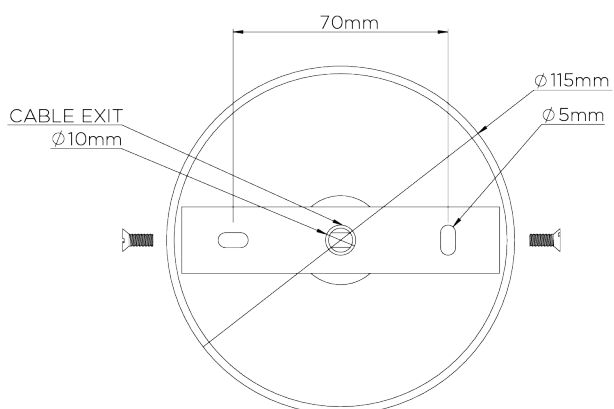

## Urchin Chandelier

MCL61 | Bodu Silver

Shown in Bodu Silver

**WIDTH**  
1000mm | 39 1/2"

**CONSTRUCTED FROM**  
Forged steel with decorative finish

**MAX WATTAGE**  
60W

**MINIMUM DROP**  
1200mm | 47 1/4"

**WEIGHT**  
23.2 kg | 51.04 lbs

**LAMP**  
13 x 200I (3.5w) Gold LED Golf

**MAXIMUM DROP**  
1600mm | 61"

**VOLTAGE**  
220-240V

**DROPS AVAILABLE**  
2200mm / Custom

**FLEX AND SWITCH**  
Nickel lampholder and Grey Silk flex

# Urchin Chandelier

MCL61

WIDTH  
1000mm | 39 1/2"

MINIMUM DROP  
1200mm | 47 1/4"

MAXIMUM DROP  
1600mm | 61"

DROPS AVAILABLE  
2200mm / Custom

© Porta Romana 2022

Dimensions and weights are provided as a guide. All Porta Romana Products are made by hand and variations can occur in some products. The products you are buying or marketing are exclusive designs belonging to Porta Romana. Please do not submit design sheets featuring our products to other manufacturing companies nor to other parties who might. Any manufacturer found to be reproducing Porta Romana products will be breaching copyright law and will be actively pursued