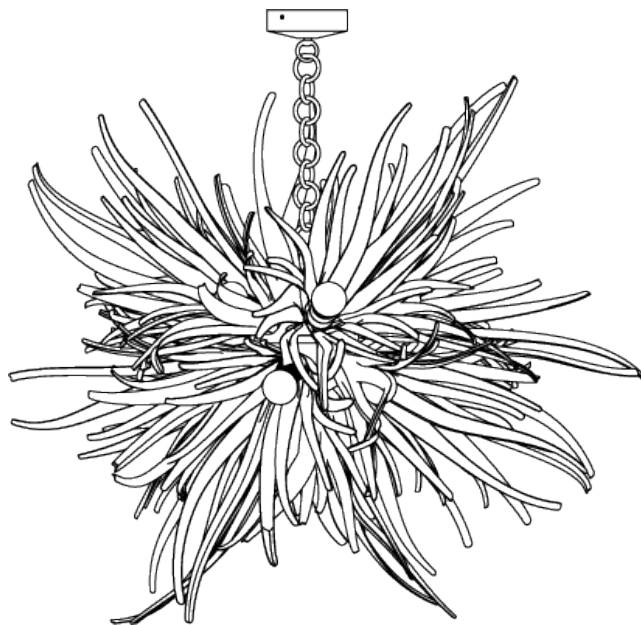

PORTA ROMANA

Urchin Chandelier

MCL61 | Bodu Gold

Shown in Bodu Gold

WIDTH
1000mm | 39 1/2"

CONSTRUCTED FROM
Forged steel with decorative finish

MAX WATTAGE
60W

MINIMUM DROP
1200mm | 47 1/4"

WEIGHT
23.2 kg | 51.04 lbs

LAMP
13 x 200I (3.5w) Gold LED Golf

MAXIMUM DROP
1600mm | 61"

VOLTAGE
220-240V

DROPS AVAILABLE
2200mm / Custom

FLEX AND SWITCH
Brass lampholder and Gold Silk flex

FINISHES
1 Bodu Gold
2 Bodu Silver
3 Flint White

Urchin Chandelier

MCL61

WIDTH
1000mm | 39 1/2"

MINIMUM DROP
1200mm | 47 1/4"

MAXIMUM DROP
1600mm | 61"

DROPS AVAILABLE
2200mm / Custom

© Porta Romana 2022

Dimensions and weights are provided as a guide. All Porta Romana Products are made by hand and variations can occur in some products. The products you are buying or marketing are exclusive designs belonging to Porta Romana. Please do not submit design sheets featuring our products to other manufacturing companies nor to other parties who might. Any manufacturer found to be reproducing Porta Romana products will be breaching copyright law and will be actively pursued