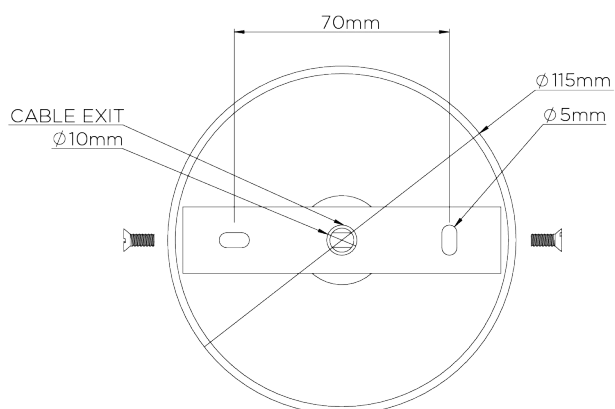

PORTA ROMANA

Urchin Chandelier

MCL61 | Bodu Gold

Shown in Bodu Gold

WIDTH
1000mm | 39 1/2"

CONSTRUCTED FROM
Forged steel with decorative finish

MAX WATTAGE
60W

MINIMUM DROP
1200mm | 47 1/4"

WEIGHT
23.2 kg | 51.04 lbs

LAMP
13 x 200I (3.5w) Gold LED Golf

MAXIMUM DROP
1600mm | 61"

VOLTAGE
220-240V

DROPS AVAILABLE
2200mm / Custom

FLEX AND SWITCH
Brass lampholder and Gold Silk flex

FINISHES
1 Bodu Gold
2 Bodu Silver
3 Flint White

Urchin Chandelier

MCL61

WIDTH
1000mm | 39 1/2"

MINIMUM DROP
1200mm | 47 1/4"

MAXIMUM DROP
1600mm | 61"

DROPS AVAILABLE
2200mm / Custom

© Porta Romana 2022

Dimensions and weights are provided as a guide. All Porta Romana Products are made by hand and variations can occur in some products. The products you are buying or marketing are exclusive designs belonging to Porta Romana. Please do not submit design sheets featuring our products to other manufacturing companies nor to other parties who might. Any manufacturer found to be reproducing Porta Romana products will be breaching copyright law and will be actively pursued