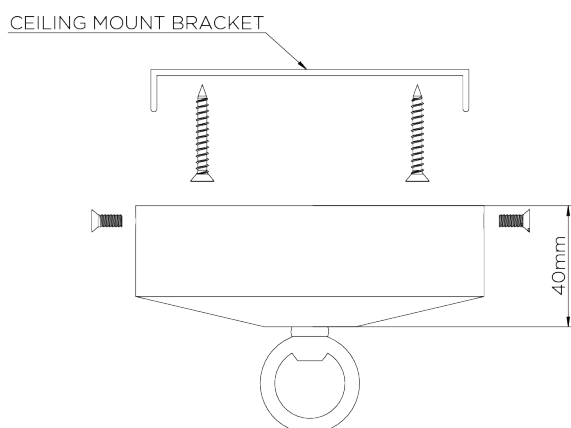

Urchin Chandelier

MCL61

WIDTH
1000mm | 39 1/2"

MINIMUM DROP
1200mm | 47 1/4"

MAXIMUM DROP
1600mm | 61"

DROPS AVAILABLE
2200mm / Custom

© Porta Romana 2022

Dimensions and weights are provided as a guide. All Porta Romana Products are made by hand and variations can occur in some products. The products you are buying or marketing are exclusive designs belonging to Porta Romana. Please do not submit design sheets featuring our products to other manufacturing companies nor to other parties who might. Any manufacturer found to be reproducing Porta Romana products will be breaching copyright law and will be actively pursued