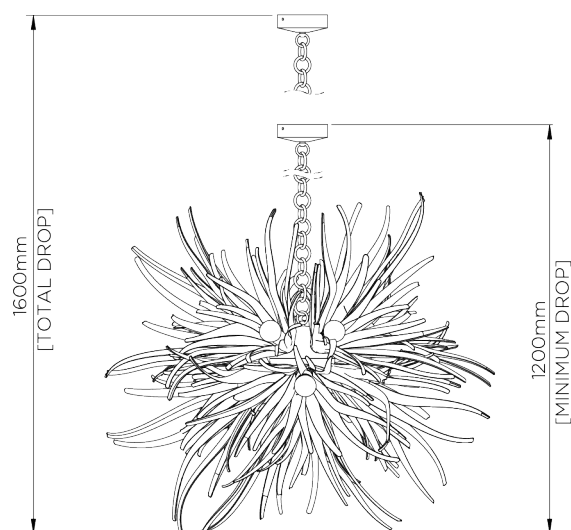

PORTA ROMANA

Urchin Chandelier

MCL61 | Bodu Gold

Shown in Bodu Gold

WIDTH
1000mm | 39 1/2"

CONSTRUCTED FROM
Forged steel with decorative finish

MAX WATTAGE
60W

MINIMUM DROP
1200mm | 47 1/4"

WEIGHT
23.2 kg | 51.04 lbs

LAMP
13 x 200I (3.5w) Gold LED Golf

MAXIMUM DROP
1600mm | 61"

VOLTAGE
220-240V

DROPS AVAILABLE
2200mm / Custom

FLEX AND SWITCH
Brass lampholder and Gold Silk flex

FINISHES
1 Bodu Gold
2 Bodu Silver
3 Flint White

Urchin Chandelier

MCL61

WIDTH
1000mm | 39 1/2"

MINIMUM DROP
1200mm | 47 1/4"

MAXIMUM DROP
1600mm | 61"

DROPS AVAILABLE
2200mm / Custom

© Porta Romana 2022

Dimensions and weights are provided as a guide. All Porta Romana Products are made by hand and variations can occur in some products. The products you are buying or marketing are exclusive designs belonging to Porta Romana. Please do not submit design sheets featuring our products to other manufacturing companies nor to other parties who might. Any manufacturer found to be reproducing Porta Romana products will be breaching copyright law and will be actively pursued