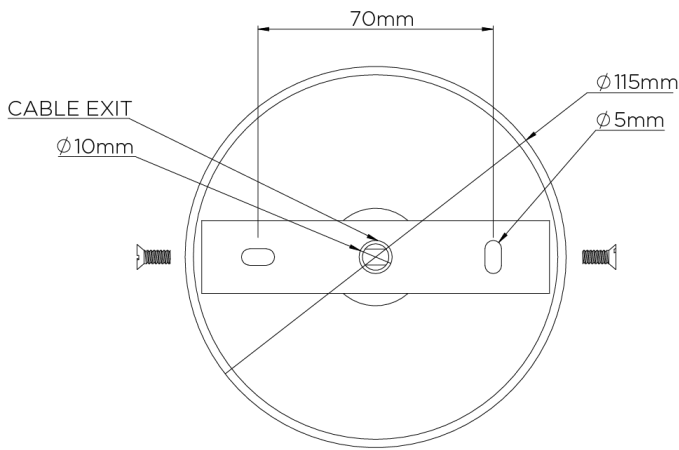

PORTA ROMANA

Urchin Chandelier

MCL61S | Bodu Gold

Shown in Bodu Gold

WIDTH
730mm | 28 3/4"

CONSTRUCTED FROM
Forged steel with decorative finish

MAX WATTAGE
60W

MINIMUM DROP
930mm | 36 1/2"

WEIGHT
kg | lbs

LAMP
13 x Gold Tinted LED Filament Type
G16 _ Medium Base

MAXIMUM DROP
1930mm | 76"

VOLTAGE
220-240V

STANDARD DROP
1450mm | 57"

FINISHES

- 1 Bodu Gold
- 2 Bodu Silver
- 3 Flint White

Urchin Chandelier

MCL61

WIDTH
730mm | 28 3/4"

MINIMUM DROP
930mm | 36 1/2"

MAXIMUM DROP
1930mm | 76"

STANDARD DROP
1450mm | 57"

© Porta Romana 2022

Dimensions and weights are provided as a guide. All Porta Romana Products are made by hand and variations can occur in some products. The products you are buying or marketing are exclusive designs belonging to Porta Romana. Please do not submit design sheets featuring our products to other manufacturing companies nor to other parties who might. Any manufacturer found to be reproducing Porta Romana products will be breaching copyright law and will be actively pursued