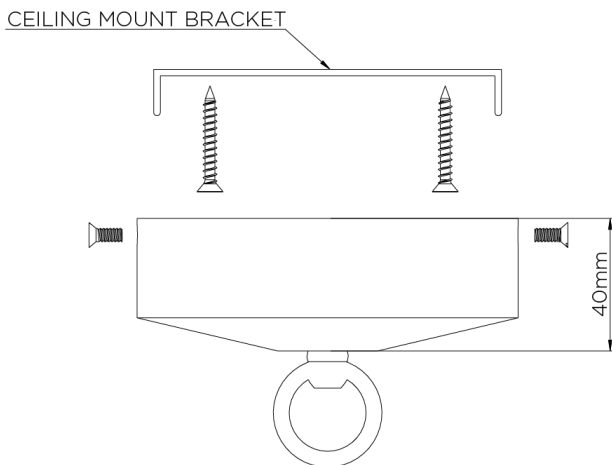

PORTA ROMANA

Urchin Chandelier

MCL61S | Bodu Gold

Shown in Bodu Gold

WIDTH
730mm | 28 3/4"

CONSTRUCTED FROM
Forged steel with decorative finish

MAX WATTAGE
60W

MINIMUM DROP
930mm | 36 1/2"

WEIGHT
kg | lbs

LAMP
13 x Gold Tinted LED Filament Type
G16 _ Medium Base

MAXIMUM DROP
1930mm | 76"

VOLTAGE
220-240V

STANDARD DROP
1450mm | 57"

FINISHES

- 1 Bodu Gold
- 2 Bodu Silver
- 3 Flint White

Urchin Chandelier

MCL61

WIDTH
730mm | 28 3/4"

MINIMUM DROP
930mm | 36 1/2"

MAXIMUM DROP
1930mm | 76"

STANDARD DROP
1450mm | 57"

© Porta Romana 2022

Dimensions and weights are provided as a guide. All Porta Romana Products are made by hand and variations can occur in some products. The products you are buying or marketing are exclusive designs belonging to Porta Romana. Please do not submit design sheets featuring our products to other manufacturing companies nor to other parties who might. Any manufacturer found to be reproducing Porta Romana products will be breaching copyright law and will be actively pursued