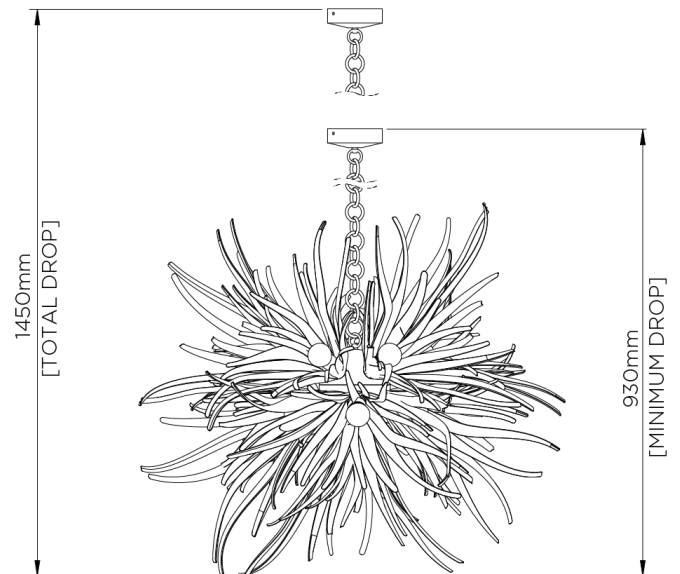

PORTA ROMANA

Urchin Chandelier

MCL61S | Bodu Gold

Shown in Bodu Gold

WIDTH
730mm | 28 3/4"

CONSTRUCTED FROM
Forged steel with decorative finish

MAX WATTAGE
60W

MINIMUM DROP
930mm | 36 1/2"

WEIGHT
kg | lbs

LAMP
13 x Gold Tinted LED Filament Type
G16 _ Medium Base

MAXIMUM DROP
1930mm | 76"

VOLTAGE
220-240V

STANDARD DROP
1450mm | 57"

FINISHES

- 1 Bodu Gold
- 2 Bodu Silver
- 3 Flint White

Urchin Chandelier

MCL61

WIDTH
730mm | 28 3/4"

MINIMUM DROP
930mm | 36 1/2"

MAXIMUM DROP
1930mm | 76"

STANDARD DROP
1450mm | 57"

© Porta Romana 2022

Dimensions and weights are provided as a guide. All Porta Romana Products are made by hand and variations can occur in some products. The products you are buying or marketing are exclusive designs belonging to Porta Romana. Please do not submit design sheets featuring our products to other manufacturing companies nor to other parties who might. Any manufacturer found to be reproducing Porta Romana products will be breaching copyright law and will be actively pursued