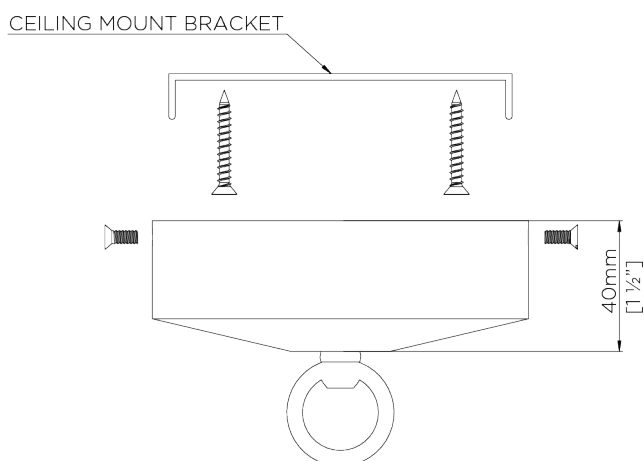

PORTA ROMANA

Urchin Chandelier

MCL61S | Bodu Gold

Shown in Bodu Gold

WIDTH
730mm | 28 3/4"

CONSTRUCTED FROM
Forged steel with decorative finish

MAX WATTAGE
60W

MINIMUM DROP
930mm | 36 1/2"

WEIGHT
15.5 kg | 34 lbs

LAMP
13 x Gold Tinted LED Filament Type
G16 _ Medium Base

MAXIMUM DROP
1930mm | 76"

VOLTAGE
120V

STANDARD DROP
1450mm | 57"

FINISHES

- 1 Bodu Gold
- 2 Bodu Silver
- 3 Flint White

Urchin Chandelier

MCL61

WIDTH
730mm | 28 3/4"

MINIMUM DROP
930mm | 36 1/2"

MAXIMUM DROP
1930mm | 76"

STANDARD DROP
1450mm | 57"

© Porta Romana 2022

Dimensions and weights are provided as a guide. All Porta Romana Products are made by hand and variations can occur in some products. The products you are buying or marketing are exclusive designs belonging to Porta Romana. Please do not submit design sheets featuring our products to other manufacturing companies nor to other parties who might. Any manufacturer found to be reproducing Porta Romana products will be breaching copyright law and will be actively pursued