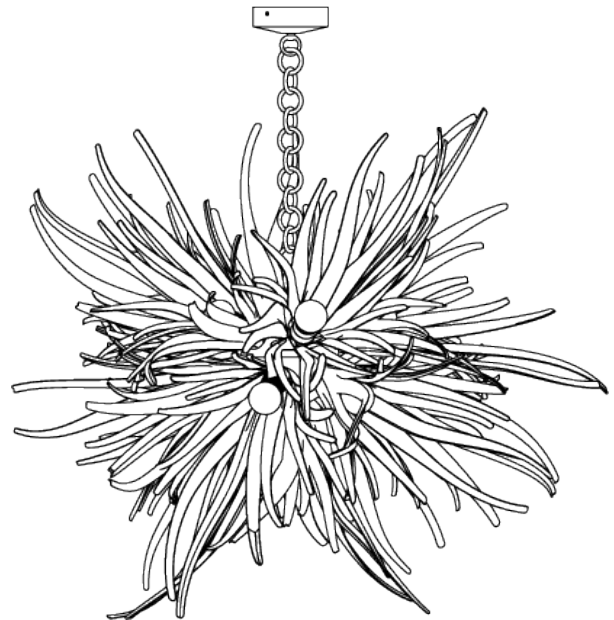

PORTA ROMANA

Urchin Chandelier

MCL61S | Bodu Gold

Shown in Bodu Gold

WIDTH
730mm | 28 3/4"

CONSTRUCTED FROM
Forged steel with decorative finish

MAX WATTAGE
60W

MINIMUM DROP
930mm | 36 1/2"

WEIGHT
15.5 kg | 34 lbs

LAMP
13 x Gold Tinted LED Filament Type
G16 _ Medium Base

MAXIMUM DROP
1930mm | 76"

VOLTAGE
120V

STANDARD DROP
1450mm | 57"

FINISHES

- 1 Bodu Gold
- 2 Bodu Silver
- 3 Flint White

Urchin Chandelier

MCL61

WIDTH
730mm | 28 3/4"

MINIMUM DROP
930mm | 36 1/2"

MAXIMUM DROP
1930mm | 76"

STANDARD DROP
1450mm | 57"

© Porta Romana 2022

Dimensions and weights are provided as a guide. All Porta Romana Products are made by hand and variations can occur in some products. The products you are buying or marketing are exclusive designs belonging to Porta Romana. Please do not submit design sheets featuring our products to other manufacturing companies nor to other parties who might. Any manufacturer found to be reproducing Porta Romana products will be breaching copyright law and will be actively pursued