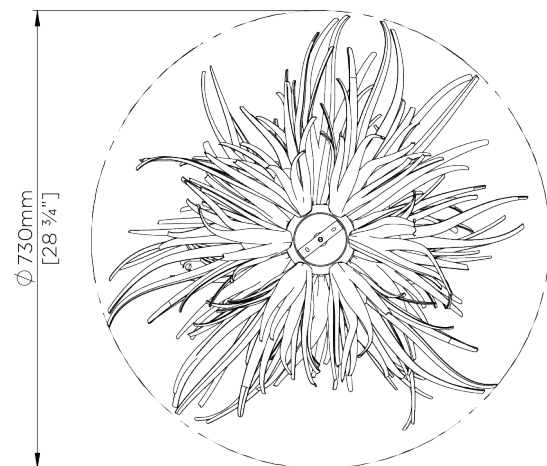

PORTA ROMANA

Urchin Chandelier

MCL61S | Bodu Gold

Shown in Bodu Gold

WIDTH
730mm | 28 3/4"

CONSTRUCTED FROM
Forged steel with decorative finish

MAX WATTAGE
60W

MINIMUM DROP
930mm | 36 1/2"

WEIGHT
15.5 kg | 34 lbs

LAMP
13 x Gold Tinted LED Filament Type
G16 _ Medium Base

MAXIMUM DROP
1930mm | 76"

VOLTAGE
120V

STANDARD DROP
1450mm | 57"

FINISHES

- 1 Bodu Gold
- 2 Bodu Silver
- 3 Flint White

Urchin Chandelier

MCL61

WIDTH
730mm | 28 3/4"

MINIMUM DROP
930mm | 36 1/2"

MAXIMUM DROP
1930mm | 76"

STANDARD DROP
1450mm | 57"

© Porta Romana 2022

Dimensions and weights are provided as a guide. All Porta Romana Products are made by hand and variations can occur in some products. The products you are buying or marketing are exclusive designs belonging to Porta Romana. Please do not submit design sheets featuring our products to other manufacturing companies nor to other parties who might. Any manufacturer found to be reproducing Porta Romana products will be breaching copyright law and will be actively pursued