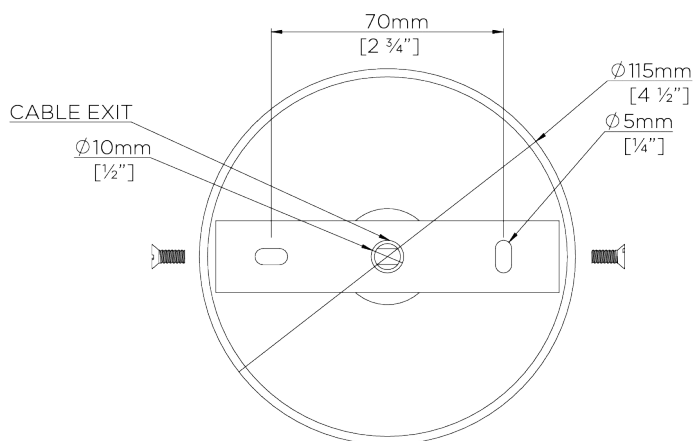

PORTA ROMANA

Urchin Chandelier

MCL61S | Bodu Gold

Shown in Bodu Gold

WIDTH
730mm | 28 3/4"

CONSTRUCTED FROM
Forged steel with decorative finish

MAX WATTAGE
60W

MINIMUM DROP
930mm | 36 1/2"

WEIGHT
15.5 kg | 34 lbs

LAMP
13 x Gold Tinted LED Filament Type
G16 _ Medium Base

MAXIMUM DROP
1930mm | 76"

VOLTAGE
120V

STANDARD DROP
1450mm | 57"

FINISHES

- 1 Bodu Gold
- 2 Bodu Silver
- 3 Flint White

Urchin Chandelier

MCL61

WIDTH
730mm | 28 3/4"

MINIMUM DROP
930mm | 36 1/2"

MAXIMUM DROP
1930mm | 76"

STANDARD DROP
1450mm | 57"

© Porta Romana 2022

Dimensions and weights are provided as a guide. All Porta Romana Products are made by hand and variations can occur in some products. The products you are buying or marketing are exclusive designs belonging to Porta Romana. Please do not submit design sheets featuring our products to other manufacturing companies nor to other parties who might. Any manufacturer found to be reproducing Porta Romana products will be breaching copyright law and will be actively pursued