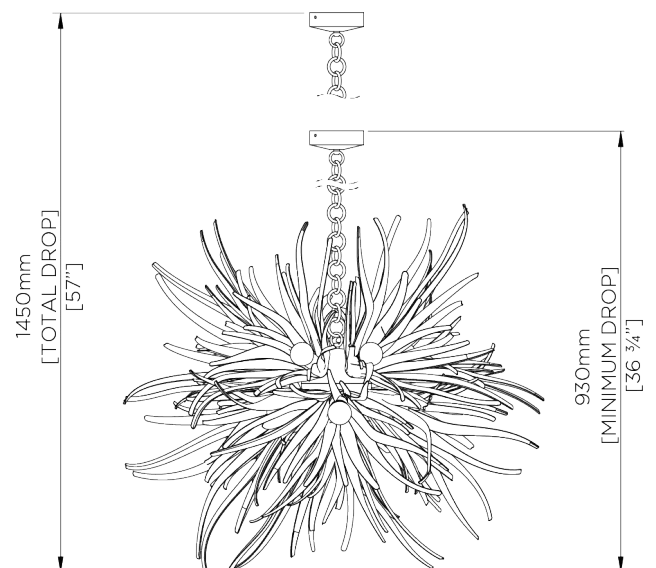

PORTA ROMANA

Urchin Chandelier

MCL61S | Bodu Gold

Shown in Bodu Gold

WIDTH
730mm | 28 3/4"

CONSTRUCTED FROM
Forged steel with decorative finish

MAX WATTAGE
60W

MINIMUM DROP
930mm | 36 1/2"

WEIGHT
15.5 kg | 34 lbs

LAMP
13 x Gold Tinted LED Filament Type
G16 _ Medium Base

MAXIMUM DROP
1930mm | 76"

VOLTAGE
120V

STANDARD DROP
1450mm | 57"

FINISHES

- 1 Bodu Gold
- 2 Bodu Silver
- 3 Flint White

Urchin Chandelier

MCL61

WIDTH
730mm | 28 3/4"

MINIMUM DROP
930mm | 36 1/2"

MAXIMUM DROP
1930mm | 76"

STANDARD DROP
1450mm | 57"

© Porta Romana 2022

Dimensions and weights are provided as a guide. All Porta Romana Products are made by hand and variations can occur in some products. The products you are buying or marketing are exclusive designs belonging to Porta Romana. Please do not submit design sheets featuring our products to other manufacturing companies nor to other parties who might. Any manufacturer found to be reproducing Porta Romana products will be breaching copyright law and will be actively pursued