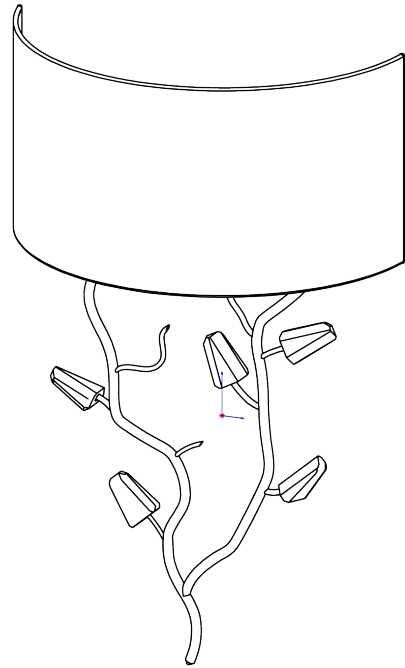

## Trailing Blossom Wall Light

TWL68 | White Gold

White Gold shown with 14" Semi Cylinder in Putty Silk

**HEIGHT**  
510mm | 20 1/4"

**HEIGHT WITH SHADE**  
570mm | 22 1/2"

**WIDTH**  
250mm | 10"

**WIDTH WITH SHADE**  
356mm | 14 1/4"

**CONSTRUCTED FROM**  
Forged steel with decorative finish  
and glass

**WEIGHT**  
0.9 kg | 1.98 lbs

**PROJECTION**  
155mm | 6 1/4"

**RECOMMENDED SHADE**  
14" Semi Cylinder

**MAX WATTAGE**  
25W

**LAMP**  
1 x 320lm (3w) LED G9 Capsule

**VOLTAGE**  
220-240V

**FLEX AND SWITCH**  
Brass lampholder

**FINISHES**  
1 Decayed Silver  
2 White Gold

# Trailing Blossom Wall Light

TWL68

HEIGHT  
510mm | 20 1/4"

HEIGHT WITH SHADE  
570mm | 22 1/2"

WIDTH  
250mm | 10"

WIDTH WITH SHADE  
356mm | 14 1/4"

© Porta Romana 2022

Dimensions and weights are provided as a guide. All Porta Romana Products are made by hand and variations can occur in some products. The products you are buying or marketing are exclusive designs belonging to Porta Romana. Please do not submit design sheets featuring our products to other manufacturing companies nor to other parties who might. Any manufacturer found to be reproducing Porta Romana products will be breaching copyright law and will be actively pursued