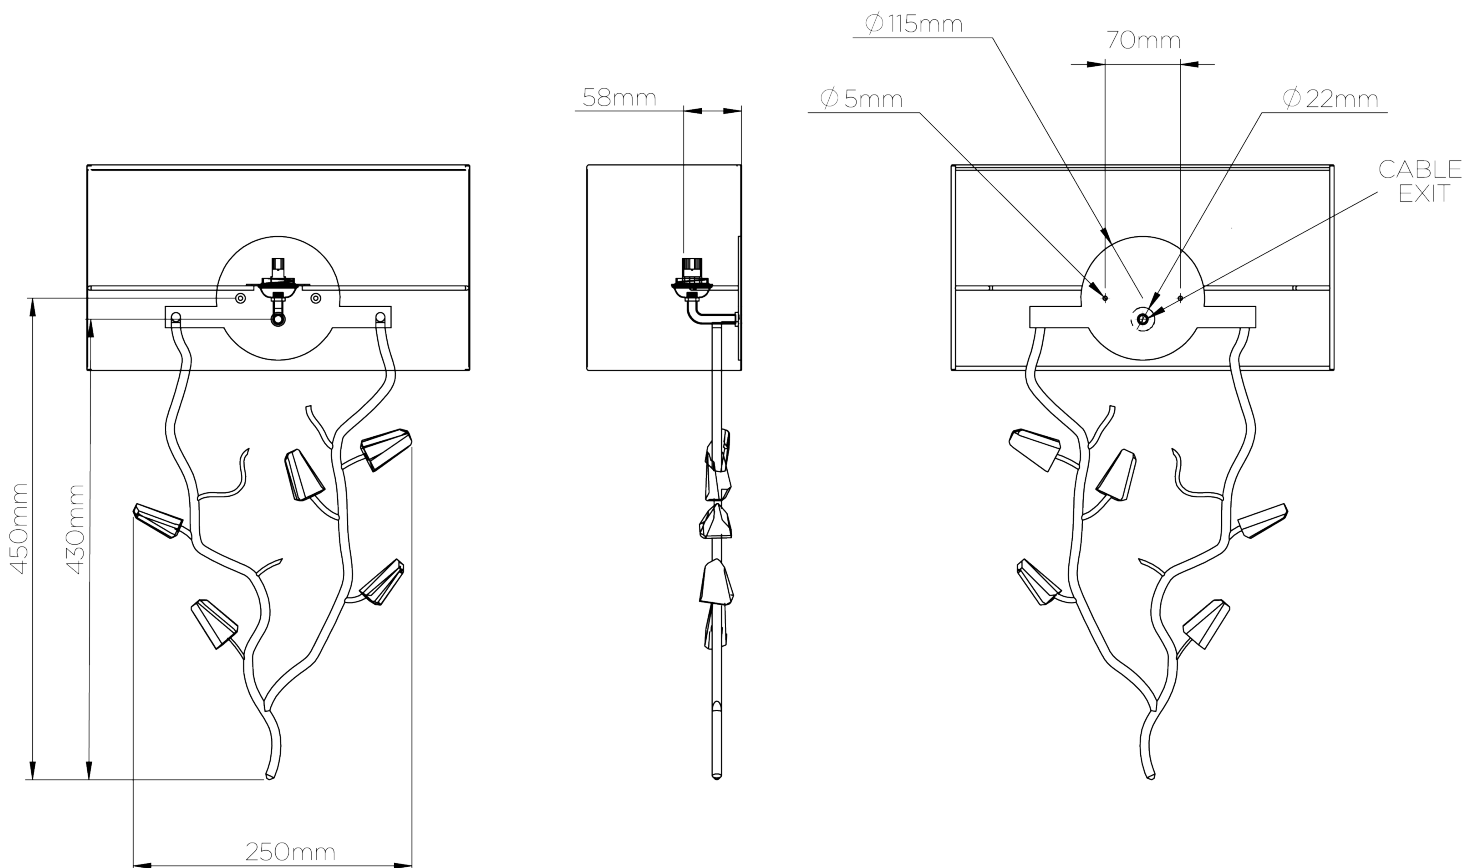

## Trailing Blossom Wall Light

TWL68 | White Gold

White Gold shown with 14" Semi Cylinder in Putty Silk

**HEIGHT**  
510mm | 20 1/4"

**HEIGHT WITH SHADE**  
570mm | 22 1/2"

**WIDTH**  
250mm | 10"

**WIDTH WITH SHADE**  
356mm | 14 1/4"

**CONSTRUCTED FROM**  
Forged steel with decorative finish  
and glass

**WEIGHT**  
0.9 kg | 1.98 lbs

**PROJECTION**  
155mm | 6 1/4"

**RECOMMENDED SHADE**  
14" Semi Cylinder

**MAX WATTAGE**  
25W

**LAMP**  
1 x 320lm (3w) LED G9 Capsule

# Trailing Blossom Wall Light

TWL68

HEIGHT  
510mm | 20 1/4"

HEIGHT WITH SHADE  
570mm | 22 1/2"

WIDTH  
250mm | 10"

WIDTH WITH SHADE  
356mm | 14 1/4"

© Porta Romana 2022

Dimensions and weights are provided as a guide. All Porta Romana Products are made by hand and variations can occur in some products. The products you are buying or marketing are exclusive designs belonging to Porta Romana. Please do not submit design sheets featuring our products to other manufacturing companies nor to other parties who might. Any manufacturer found to be reproducing Porta Romana products will be breaching copyright law and will be actively pursued