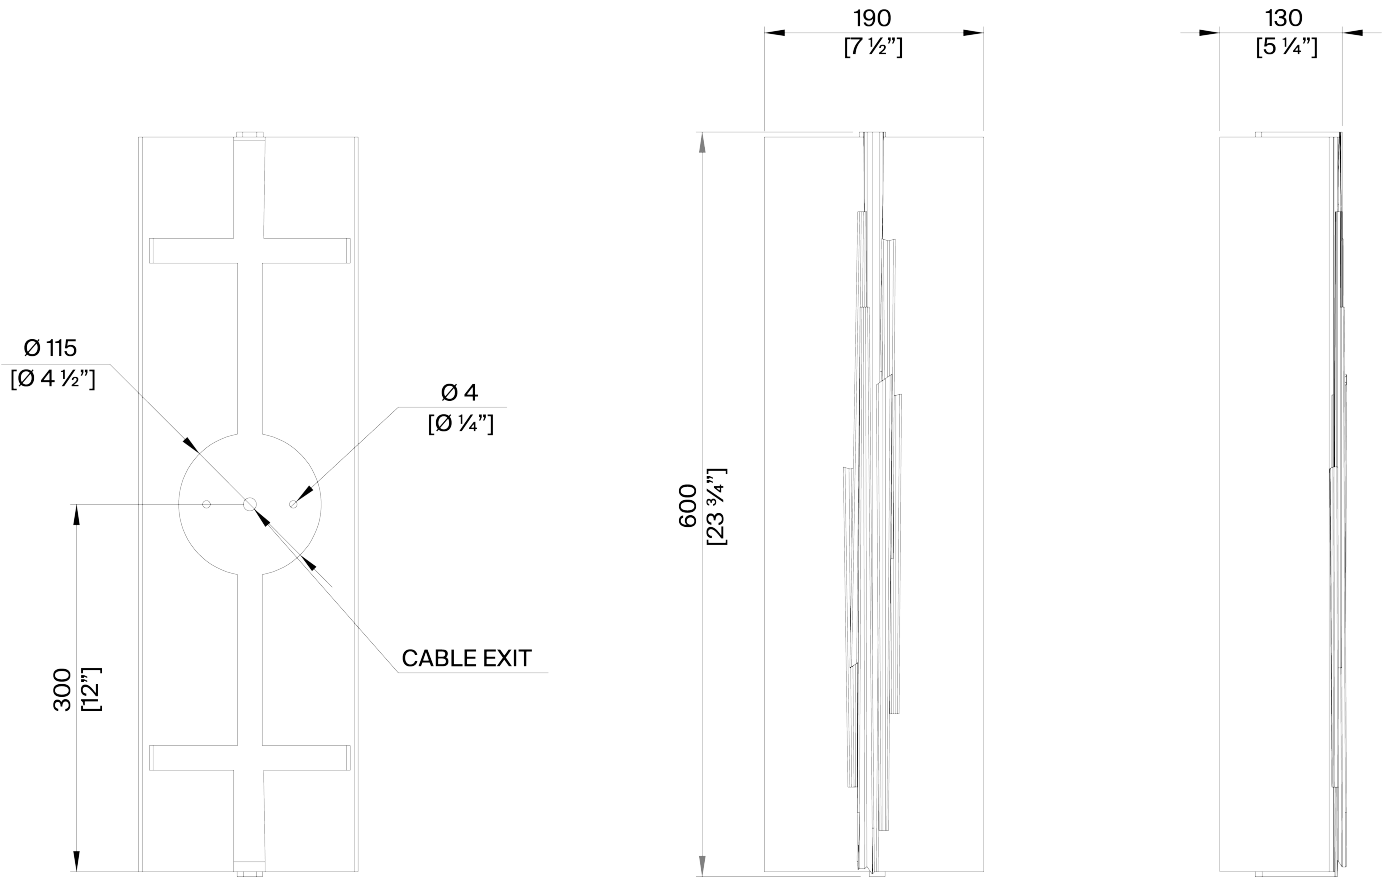

Hanzo Caged Wall Light Large TWL153L

© Porta Romana 2023

Dimensions and weights are provided as a guide. All Porta Romana Products are made by hand and variations can occur in some products. The products you are buying or marketing are exclusive designs belonging to Porta Romana. Please do not submit design sheets featuring our products to other manufacturing companies nor to other parties who might. Any manufacturer found to be reproducing Porta Romana products will be breaching copyright law and will be actively pursued