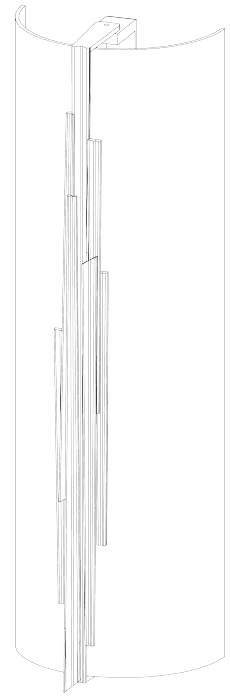

PORTA ROMANA

Hanzo Caged Wall Light Large

TWL153L | Verdigris

Verdigris shown with 7" Large Hanzo Semi Cylinder in Natural Linen

HEIGHT
600mm | 23 3/4"

CONSTRUCTED FROM
Forged steel with decorative finish

RECOMMENDED SHADE
7" Large Hanzo Semi Cylinder

WIDTH
190mm | 7 1/2"

PROJECTION
130mm | 5 1/4"

LAMPING
2 x 320lm (3.2w) LED G9

WEIGHT
2.5kg | 5 3/4 lbs

Capsule

WATTAGE
25W

VOLTAGE
120V

FINISHES

Verdigris
Bronzed
Gold

Hanzo Caged Wall Light Large TWL153L

© Porta Romana 2023

Dimensions and weights are provided as a guide. All Porta Romana Products are made by hand and variations can occur in some products. The products you are buying or marketing are exclusive designs belonging to Porta Romana. Please do not submit design sheets featuring our products to other manufacturing companies nor to other parties who might. Any manufacturer found to be reproducing Porta Romana products will be breaching copyright law and will be actively pursued