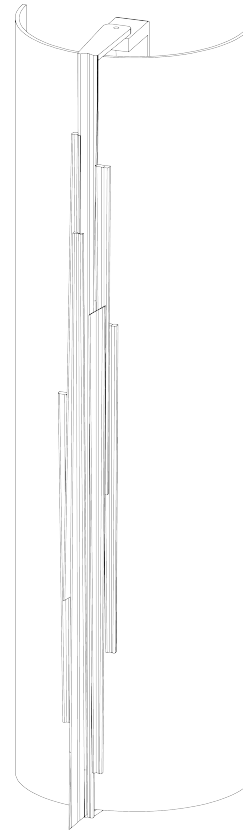

PORTA ROMANA

Hanzo Caged Wall Light Large

TWL153L | Verdigris

Verdigris shown with 7" Large Hanzo Semi Cylinder in Natural Linen

HEIGHT
600mm | 23 3/4"

CONSTRUCTED FROM
Forged steel with decorative finish

RECOMMENDED SHADE
7" Large Hanzo Semi Cylinder

WIDTH
190mm | 7 1/2"

PROJECTION
130mm | 5 1/4"

LAMP
2 x 320lm (3w) LED G9
Capsule

WEIGHT
2.5kg | 5 3/4 lbs

WATTAGE
25W

VOLTAGE
220–240V

FINISHES

Verdigris
Bronzed
Gold

Hanzo Wall Light Small TWL153L

HEIGHT
600mm | 23 3/4"

WIDTH
190mm | 7 1/2"

© Porta Romana 2023

Dimensions and weights are provided as a guide. All Porta Romana Products are made by hand and variations can occur in some products. The products you are buying or marketing are exclusive designs belonging to Porta Romana. Please do not submit design sheets featuring our products to other manufacturing companies nor to other parties who might. Any manufacturer found to be reproducing Porta Romana products will be breaching copyright law and will be actively pursued