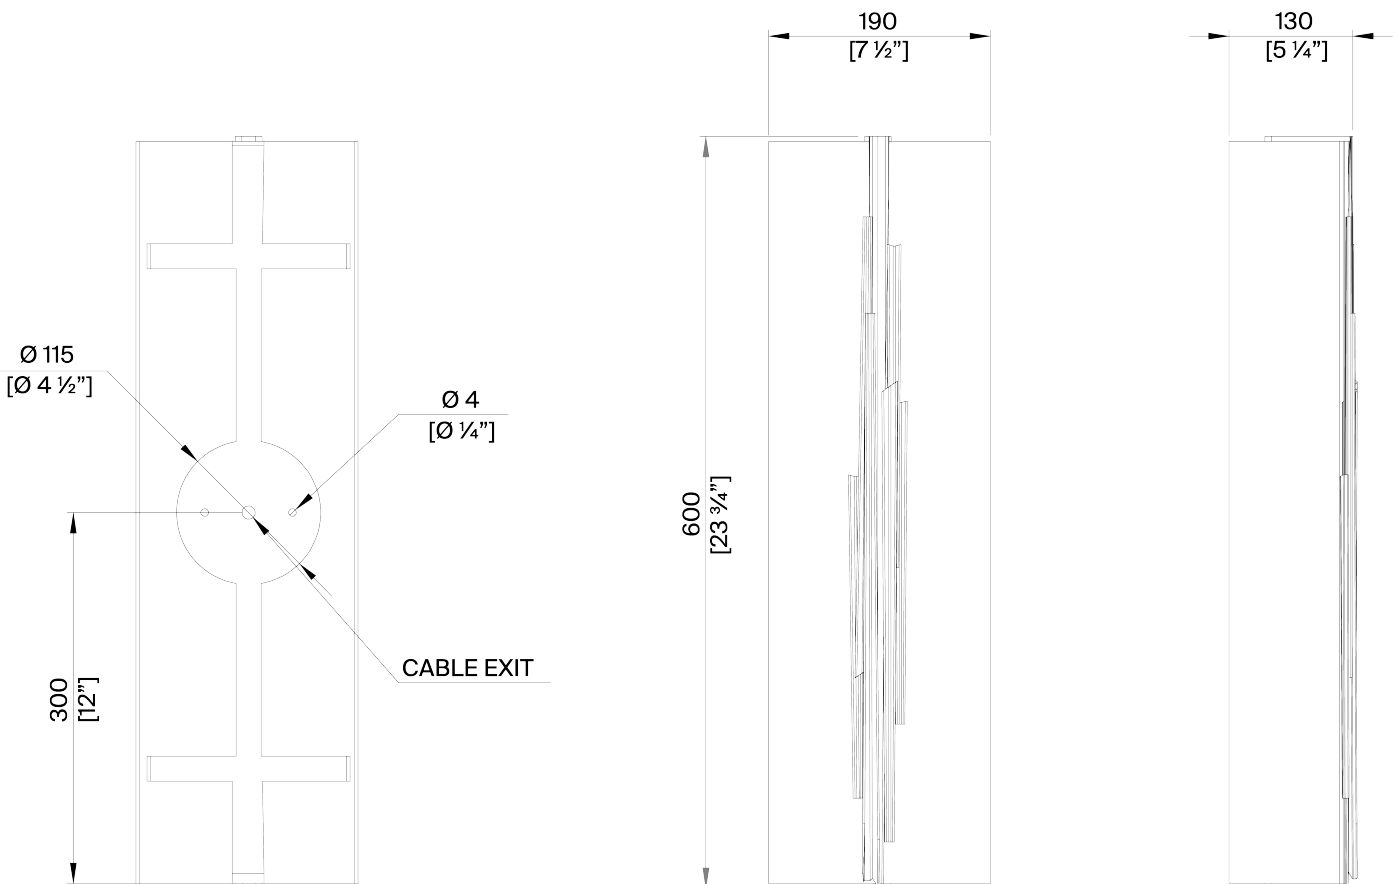

PORTA ROMANA

Hanzo Caged Wall Light Large

TWL153L | Verdigris

Verdigris shown with 7" Large Hanzo Semi Cylinder in Natural Linen

HEIGHT
600mm | 23 3/4"

CONSTRUCTED FROM
Forged steel with decorative finish

RECOMMENDED SHADE
7" Large Hanzo Semi Cylinder

WIDTH
190mm | 7 1/2"

PROJECTION
130mm | 5 1/4"

LAMP
2 x 320lm (3w) LED G9
Capsule

WEIGHT
2.5kg | 5 3/4 lbs

WATTAGE
25W

VOLTAGE
220–240V

FINISHES

Verdigris
Bronzed
Gold

Hanzo Wall Light Small TWL153L

HEIGHT
600mm | 23 3/4"

WIDTH
190mm | 7 1/2"

© Porta Romana 2023

Dimensions and weights are provided as a guide. All Porta Romana Products are made by hand and variations can occur in some products. The products you are buying or marketing are exclusive designs belonging to Porta Romana. Please do not submit design sheets featuring our products to other manufacturing companies nor to other parties who might. Any manufacturer found to be reproducing Porta Romana products will be breaching copyright law and will be actively pursued