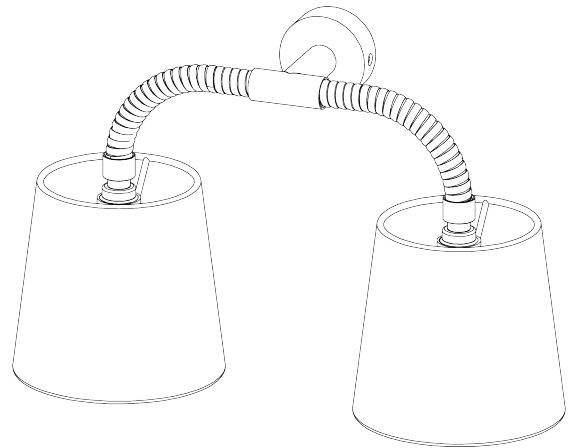

WIDTH WITH SHADE  
380mm | 15"

CONSTRUCTED FROM  
Steel and lacquered brass with wrapped cane

WEIGHT  
0.7 kg | 0 lbs

PROJECTION  
155mm | 6 1/4"

RECOMMENDED SHADE  
5.5 Downlight Fez

MAX WATTAGE  
25W

LAMP  
450lm (5W) LED E14 Candle

### FINISHES

Dark Cane with Antique Brass  
Dark Cane with Brass

# Holden Downlight Wall Light Large TWL149L

HEIGHT  
150mm | 6"

HEIGHT WITH SHADE  
250mm | 9 3/4"

WIDTH  
265mm | 10 1/2"

WIDTH WITH SHADE  
380mm | 15"

© Porta Romana 2023

Dimensions and weights are provided as a guide. All Porta Romana Products are made by hand and variations can occur in some products. The products you are buying or marketing are exclusive designs belonging to Porta Romana. Please do not submit design sheets featuring our products to other manufacturing companies nor to other parties who might. Any manufacturer found to be reproducing Porta Romana products will be breaching copyright law and will be actively pursued