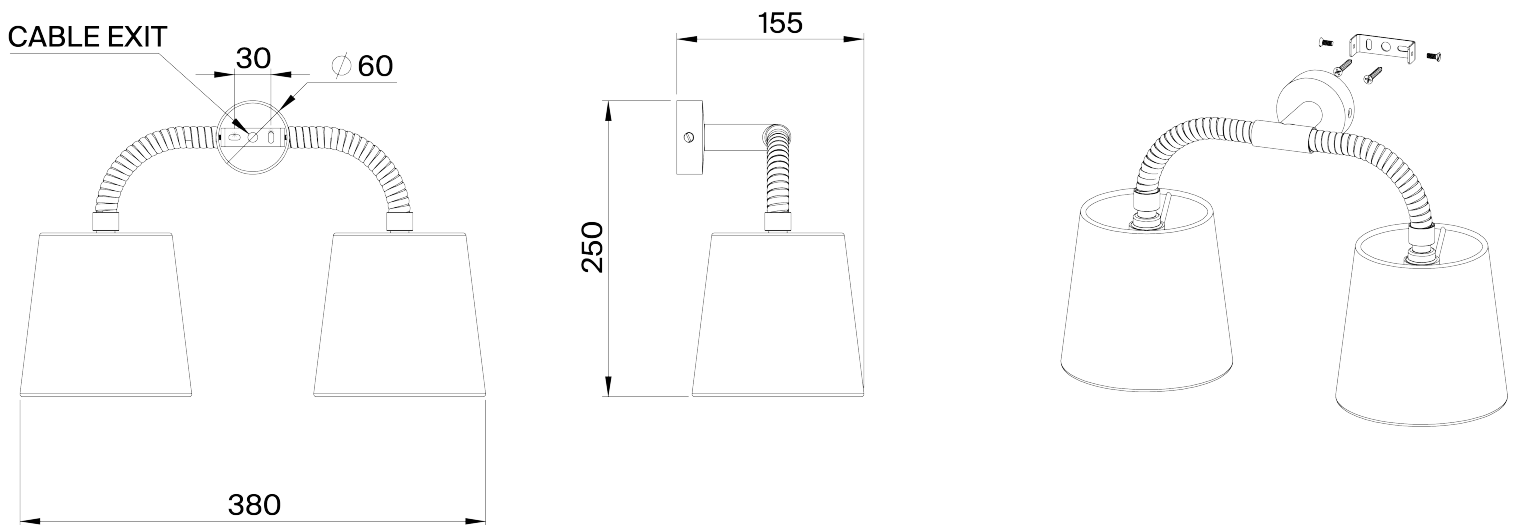

## Holden Downlight Wall Light Large

TWL149L | Dark Cane with Brass

Dark Cane with Brass shown with 2 X 5.5" Downlight Fez in Natural Linen

HEIGHT  
150mm | 6"

HEIGHT WITH SHADE  
250mm | 9 3/4"

WIDTH  
265mm | 10 1/2"

WIDTH WITH SHADE  
380mm | 15"

CONSTRUCTED FROM  
Steel and lacquered brass with wrapped cane

WEIGHT  
0.7 kg | 0 lbs

PROJECTION  
155mm | 6 1/4"

RECOMMENDED SHADE  
5.5 Downlight Fez

MAX WATTAGE  
25W

LAMP  
450lm (5W) LED E14 Candle

# Holden Downlight Wall Light Large TWL149L

HEIGHT  
150mm | 6"

HEIGHT WITH SHADE  
250mm | 9 3/4"

WIDTH  
265mm | 10 1/2"

WIDTH WITH SHADE  
380mm | 15"

© Porta Romana 2023

Dimensions and weights are provided as a guide. All Porta Romana Products are made by hand and variations can occur in some products. The products you are buying or marketing are exclusive designs belonging to Porta Romana. Please do not submit design sheets featuring our products to other manufacturing companies nor to other parties who might. Any manufacturer found to be reproducing Porta Romana products will be breaching copyright law and will be actively pursued