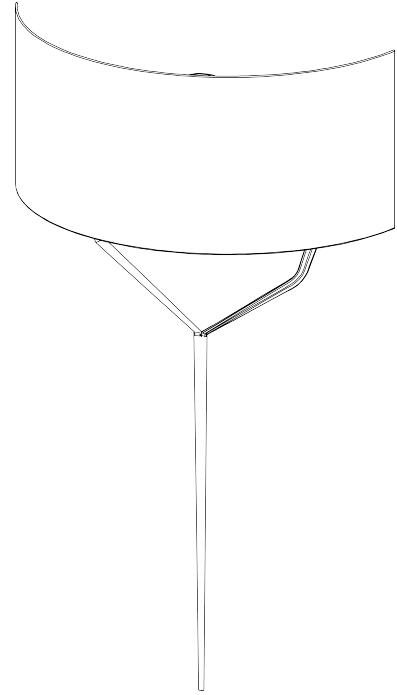

PORTA ROMANA

Hanzo Wall Light Large

TWL148L | Gold

Gold shown with 18" Semi Cylinder in Natural Linen

HEIGHT
700mm | 27 1/2"

CONSTRUCTED FROM
Forged steel with decorative finish

RECOMMENDED SHADE
18 Semi Cylinder

HEIGHT WITH SHADE
820mm | 32"

WEIGHT
2.2 kg | 4 1/2 lbs

MAX WATTAGE
25W

WIDTH
350mm | 13 3/4"

PROJECTION
165mm | 6 1/2"

LAMP
450lm (5W) LED E14 Candle

WIDTH WITH SHADE
457mm | 18"

VOLTAGE
220-240 V

FINISHES
Bronzed
Decayed Silver
Gold

Hanzo Wall Light Large

TWL148L

HEIGHT
700mm | 27 1/2"

HEIGHT WITH SHADE
820mm | 32"

WIDTH
350mm | 13 3/4"

WIDTH WITH SHADE
457mm | 18"

© Porta Romana 2022