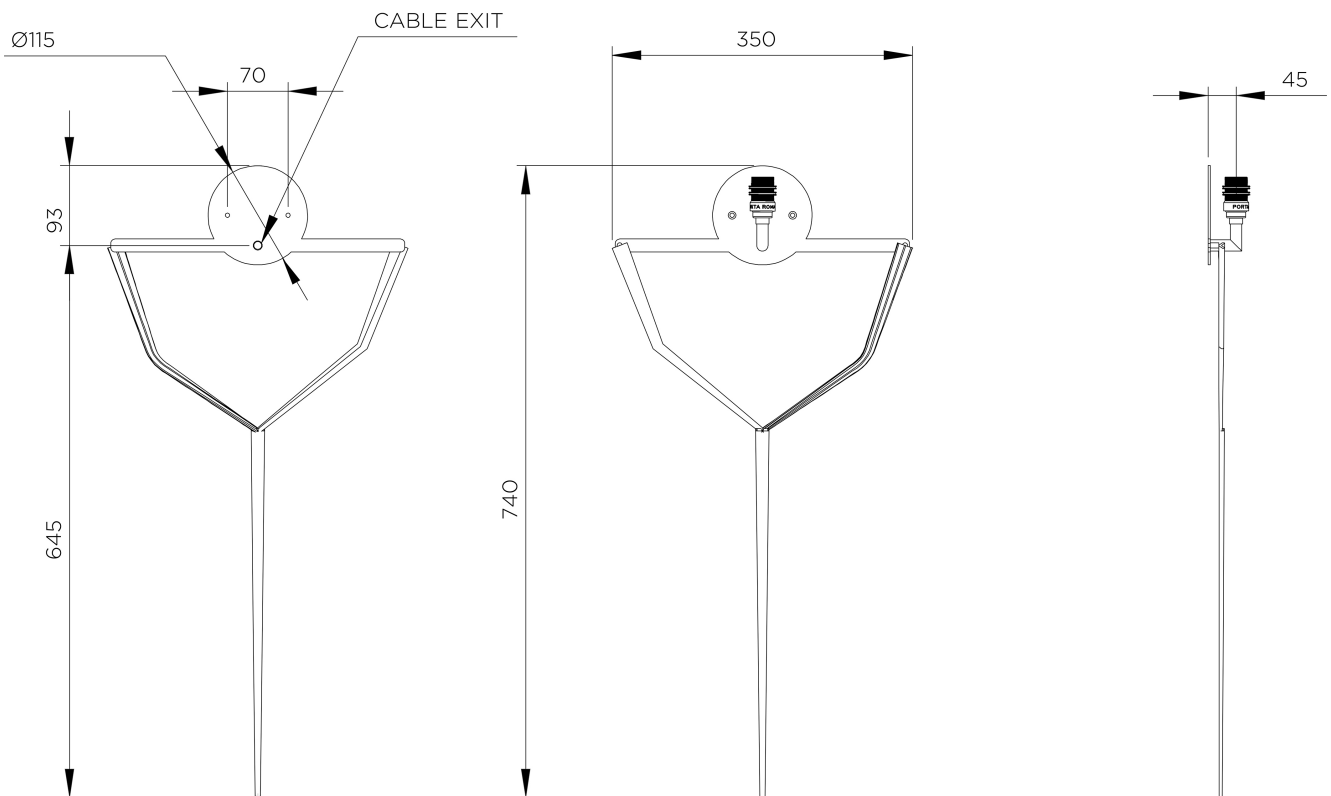

PORTA ROMANA

Hanzo Wall Light Large

TWL148L | Gold

Gold shown with 18" Semi Cylinder in Natural Linen

HEIGHT
700mm | 27 1/2"

CONSTRUCTED FROM
Forged steel with decorative finish

RECOMMENDED SHADE
18 Semi Cylinder

HEIGHT WITH SHADE
820mm | 32"

WEIGHT
2.2 kg | 4 1/2 lbs

MAX WATTAGE
25W

WIDTH
350mm | 13 3/4"

PROJECTION
165mm | 6 1/2"

LAMP
450lm (5W) LED E14 Candle

WIDTH WITH SHADE
457mm | 18"

VOLTAGE
220-240 V

FINISHES
Bronzed
Decayed Silver
Gold

Hanzo Wall Light Large

TWL148L

HEIGHT
700mm | 27 1/2"

HEIGHT WITH SHADE
820mm | 32"

WIDTH
350mm | 13 3/4"

WIDTH WITH SHADE
457mm | 18"

© Porta Romana 2022