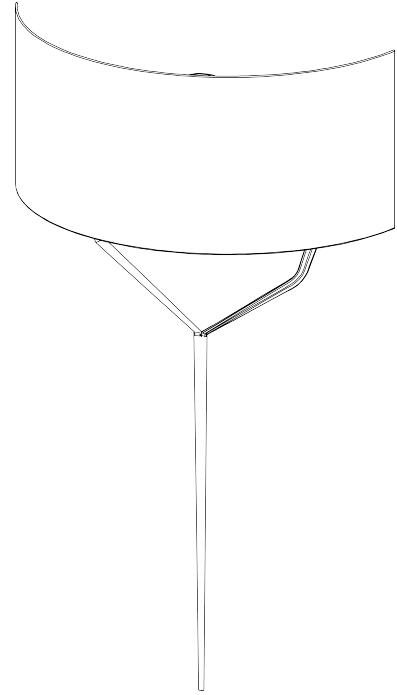

## Hanzo Wall Light Large

TWL148L | Gold

Gold shown with 18" Semi Cylinder in Natural Linen

HEIGHT  
700mm | 27 1/2"

CONSTRUCTED FROM  
Forged steel with decorative finish

RECOMMENDED SHADE  
18" Semi Cylinder

HEIGHT WITH SHADE  
820mm | 32"

WEIGHT  
2.2 kg | 4 1/2 lbs

MAX WATTAGE  
25W

WIDTH  
365mm | 14 1/4"

PROJECTION  
165mm | 6 1/2"

LAMP  
450lm (5W) LED E12 Candle (B10)

WIDTH WITH SHADE  
457mm | 18"

VOLTAGE  
120 V

# Hanzo Wall Light Large

TWL148L

HEIGHT  
700mm | 27 1/2"

HEIGHT WITH SHADE  
820mm | 32"

WIDTH  
350mm | 13 3/4"

WIDTH WITH SHADE  
457mm | 18"

© Porta Romana 2022

Dimensions and weights are provided as a guide. All Porta Romana Products are made by hand and variations can occur in some products. The products you are buying or marketing are exclusive designs belonging to Porta Romana. Please do not submit design sheets featuring our products to other manufacturing companies nor to other parties who might. Any manufacturer found to be reproducing Porta Romana products will be breaching copyright law and will be actively pursued