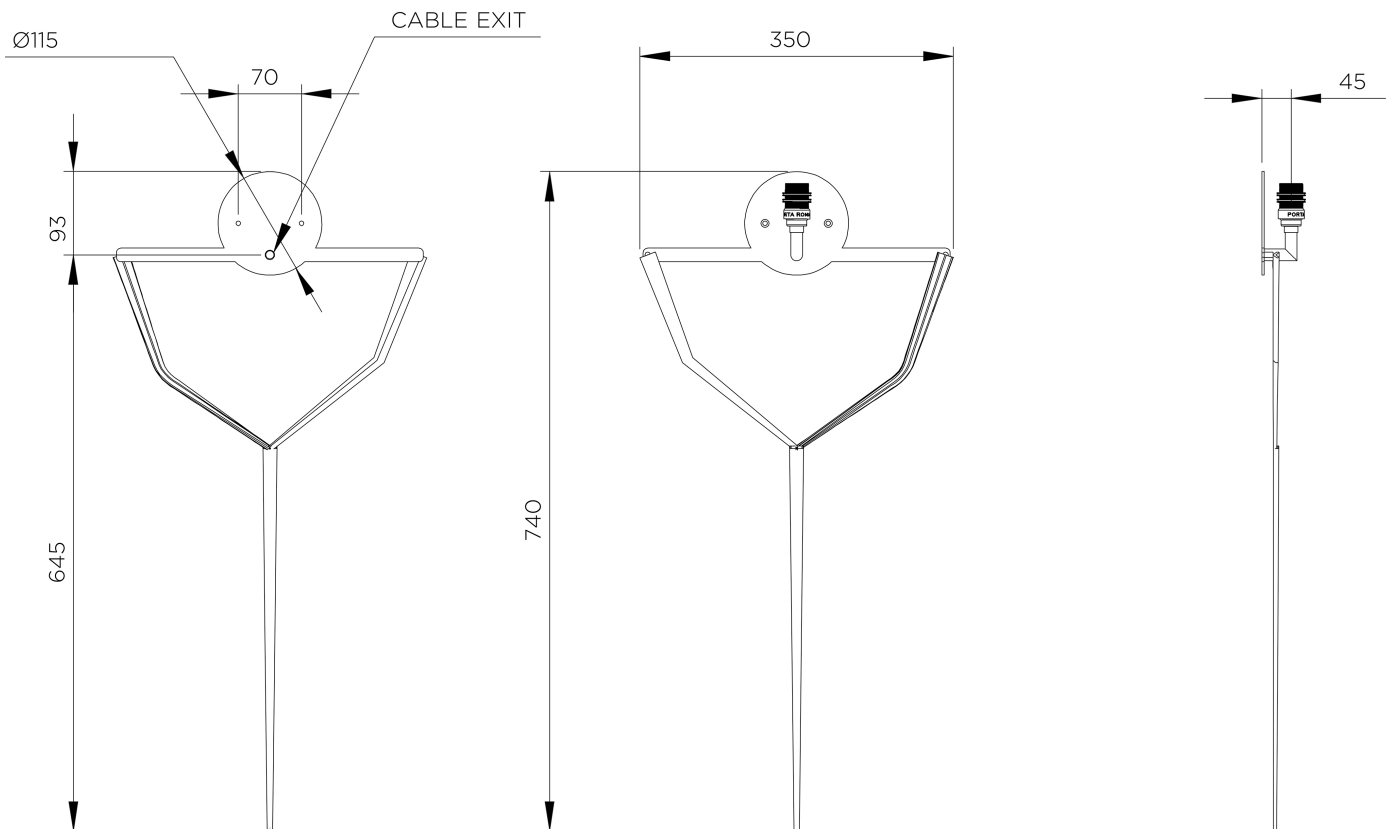

## Hanzo Wall Light Large

TWL148L | Gold

Gold shown with 18" Semi Cylinder in Natural Linen

HEIGHT  
700mm | 27 1/2"

CONSTRUCTED FROM  
Forged steel with decorative finish

RECOMMENDED SHADE  
18" Semi Cylinder

HEIGHT WITH SHADE  
820mm | 32"

WEIGHT  
2.2 kg | 4 1/2 lbs

MAX WATTAGE  
25W

WIDTH  
365mm | 14 1/4"

PROJECTION  
165mm | 6 1/2"

LAMP  
450lm (5W) LED E12 Candle (B10)

WIDTH WITH SHADE  
457mm | 18"

VOLTAGE  
120 V

# Hanzo Wall Light Large

TWL148L

HEIGHT  
700mm | 27 1/2"

HEIGHT WITH SHADE  
820mm | 32"

WIDTH  
350mm | 13 3/4"

WIDTH WITH SHADE  
457mm | 18"

© Porta Romana 2022

Dimensions and weights are provided as a guide. All Porta Romana Products are made by hand and variations can occur in some products. The products you are buying or marketing are exclusive designs belonging to Porta Romana. Please do not submit design sheets featuring our products to other manufacturing companies nor to other parties who might. Any manufacturer found to be reproducing Porta Romana products will be breaching copyright law and will be actively pursued