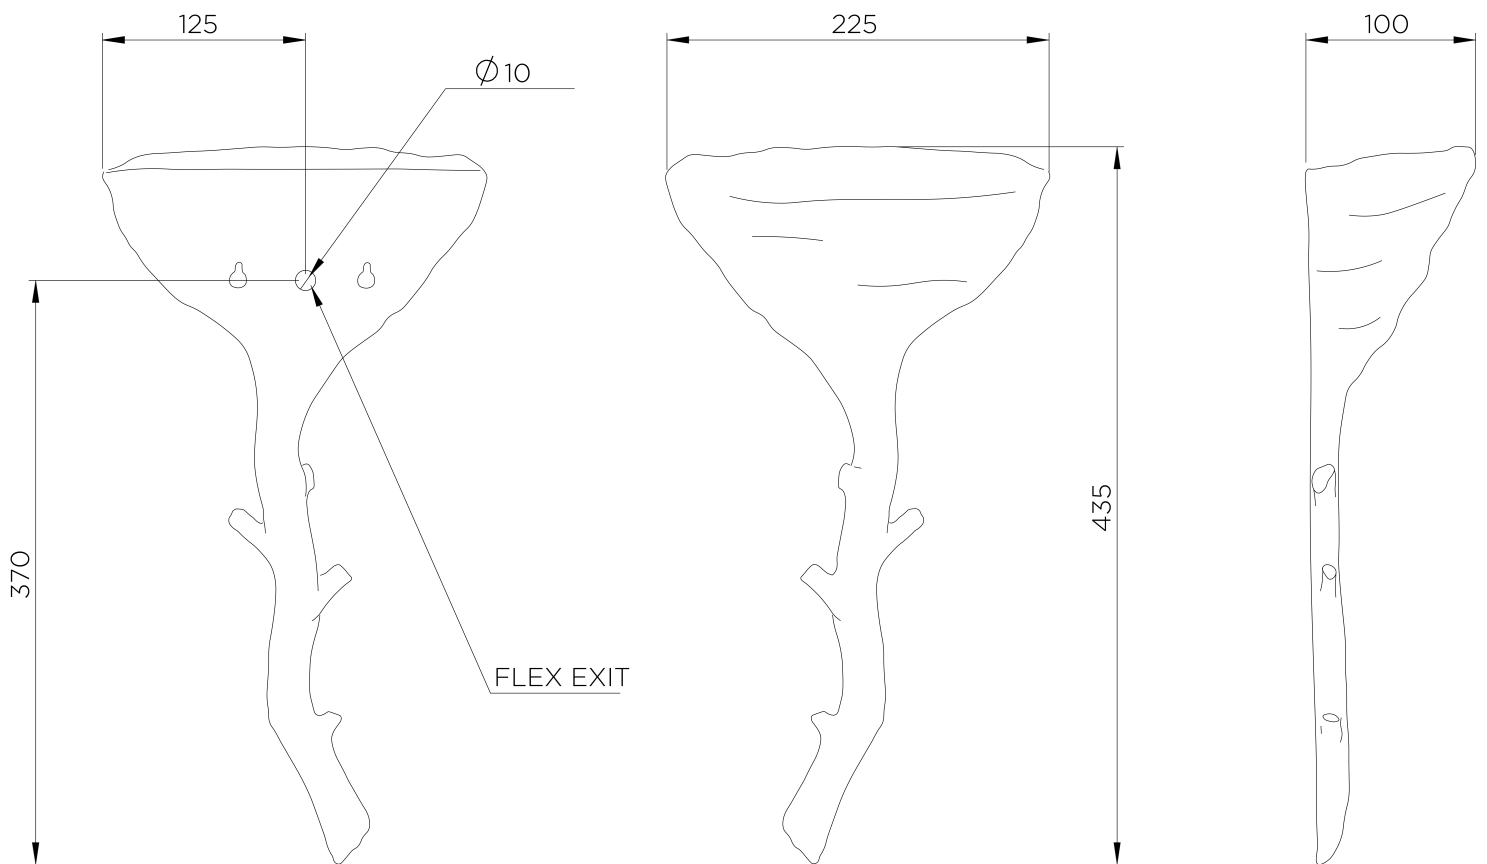

PORTA ROMANA

Rupi Wall Light Small

TWL146S | New Bronze

Bronzee

HEIGHT
435mm | 17"

WIDTH
225mm | 9"

CONSTRUCTED FROM
Cast composite with decorative finish

WEIGHT
2 kg | 4 lbs

PROJECTION
100mm | 4"

MAX WATTAGE
25W

LAMP
320lm (3w) LED G9 Capsule

VOLTAGE
220-240 V

FINISHES
Bronzee
New Bronze
Plaster White

Rupi Wall Light Small

TWL146S | New Bronze

HEIGHT
435mm | 17"

WIDTH
225mm | 9"

PROJECTION
100mm | 4"

© Porta Romana 2022

Dimensions and weights are provided as a guide. All Porta Romana Products are made by hand and variations can occur in some products. The products you are buying or marketing are exclusive designs belonging to Porta Romana. Please do not submit design sheets featuring our products to other manufacturing companies nor to other parties who might. Any manufacturer found to be reproducing Porta Romana products will be breaching copyright law and will be actively pursued