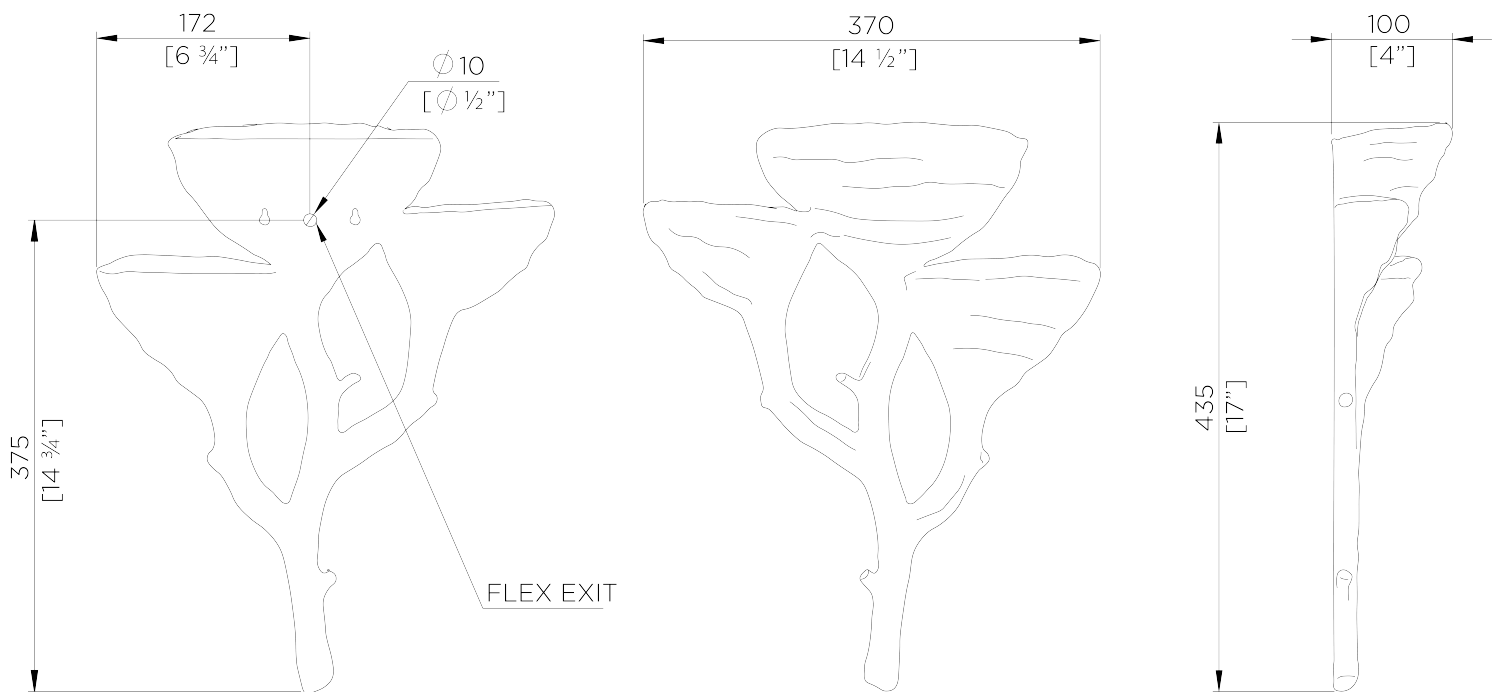

PORTA ROMANA

Rupi Wall Light Large

TWL146L | Bronzee

Bronzee

HEIGHT
435mm | 17"

CONSTRUCTED FROM
Cast composite with decorative finish

MAX WATTAGE
25W

WIDTH
370mm | 14 1/2"

WEIGHT
2.2 kg | 4 1/2 lbs

LAMP
320lm (3.2w) LED G9 Capsule

PROJECTION
100mm | 4"

VOLTAGE
120 V

FINISHES
Bronzee
New Bronze
Plaster White

Rupi Wall Light Large

TWL146L | Bronzee

HEIGHT
435mm | 17"

WIDTH
370mm | 14 1/2"

PROJECTION
100mm | 4"

© Porta Romana 2022

Dimensions and weights are provided as a guide. All Porta Romana Products are made by hand and variations can occur in some products. The products you are buying or marketing are exclusive designs belonging to Porta Romana. Please do not submit design sheets featuring our products to other manufacturing companies nor to other parties who might. Any manufacturer found to be reproducing Porta Romana products will be breaching copyright law and will be actively pursued