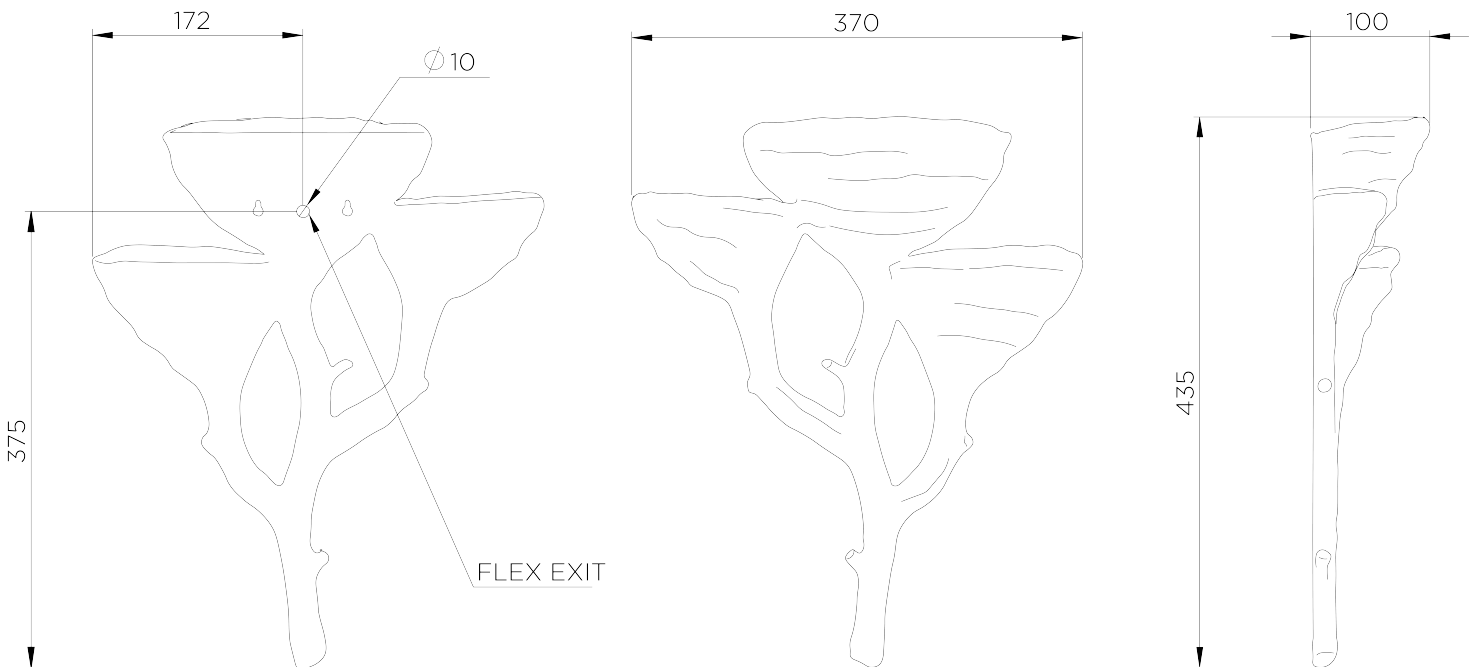

PORTA ROMANA

Rupi Wall Light Large

TWL146L | Bronzee

Bronzee

HEIGHT
435mm | 17"

CONSTRUCTED FROM
Cast composite with decorative finish

MAX WATTAGE
25W

WIDTH
370mm | 14 1/2"

WEIGHT
2.2 kg | 4 1/2 lbs

LAMP
320lm (3w) LED G9 Capsule

PROJECTION
100mm | 4"

VOLTAGE
220-240 V

FINISHES
Bronzee
New Bronze
Plaster White

Rupi Wall Light Large

TWL146L | Bronzee

HEIGHT
435mm | 17"

WIDTH
370mm | 14 1/2"

PROJECTION
100mm | 4"

© Porta Romana 2022

Dimensions and weights are provided as a guide. All Porta Romana Products are made by hand and variations can occur in some products. The products you are buying or marketing are exclusive designs belonging to Porta Romana. Please do not submit design sheets featuring our products to other manufacturing companies nor to other parties who might. Any manufacturer found to be reproducing Porta Romana products will be breaching copyright law and will be actively pursued