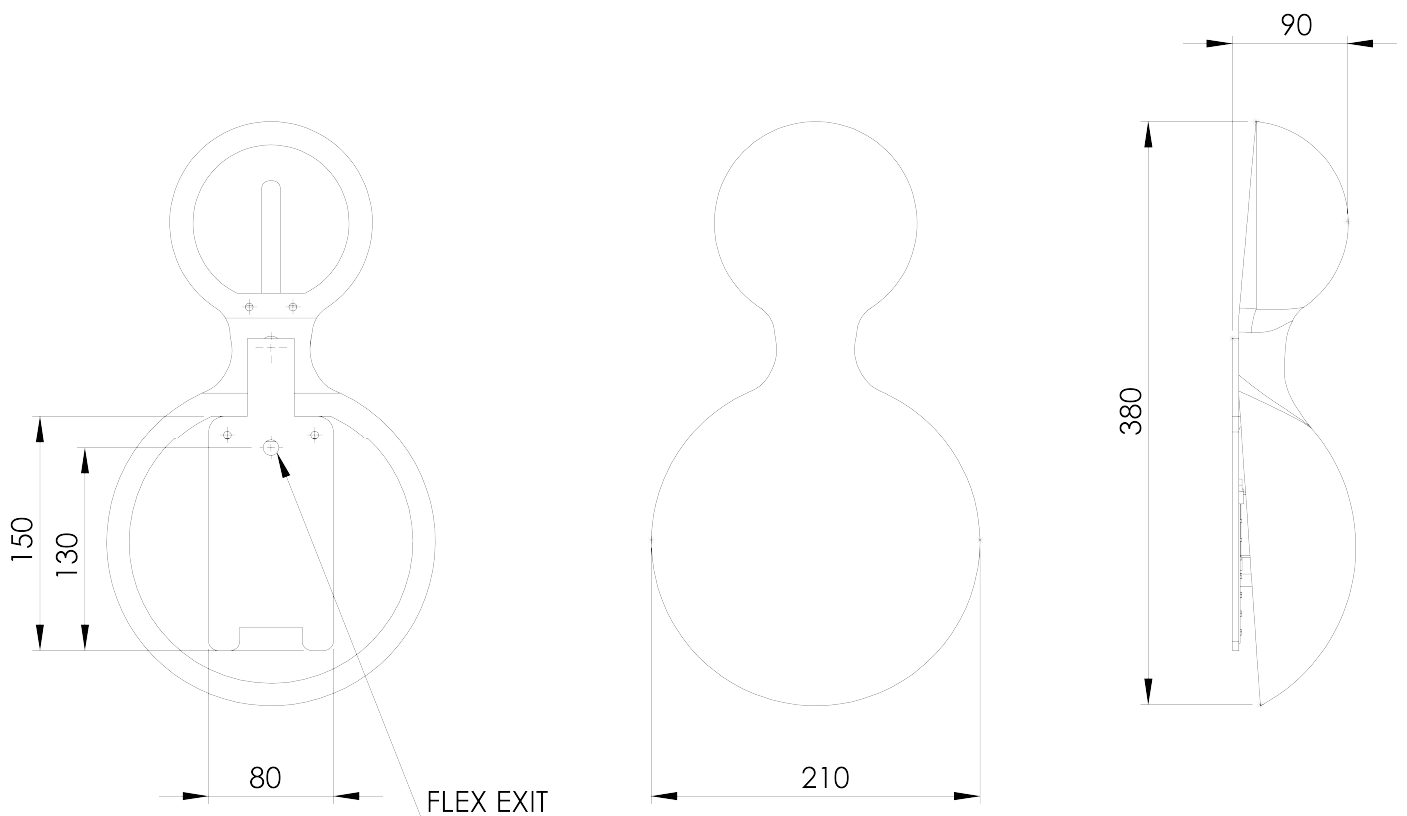

PORTA ROMANA

Luna Wall Light

TWL145 | Blanched Plaster

Blanched Plaster

HEIGHT
380mm | 15"

WIDTH
210mm | 8 1/4"

CONSTRUCTED FROM
Cast jesmonite with decorative finish

WEIGHT
1.9 kg | 2 1/4 lbs

PROJECTION
90mm | 3 3/4"

MAX WATTAGE
6W

LAMP
400lm LED Strips Supplied Fitted

VOLTAGE
120 V

FINISHES
Blanched Plaster
Pepper

THIS PRODUCT IS NOT UL LISTED

PR

PORTAROMANA.COM

Luna Wall Light TWL45

HEIGHT
380mm | 15"

WIDTH
210mm | 8 1/4"

© Porta Romana 2023

Dimensions and weights are provided as a guide. All Porta Romana Products are made by hand and variations can occur in some products. The products you are buying or marketing are exclusive designs belonging to Porta Romana. Please do not submit design sheets featuring our products to other manufacturing companies nor to other parties who might. Any manufacturer found to be reproducing Porta Romana products will be breaching copyright law and will be actively pursued