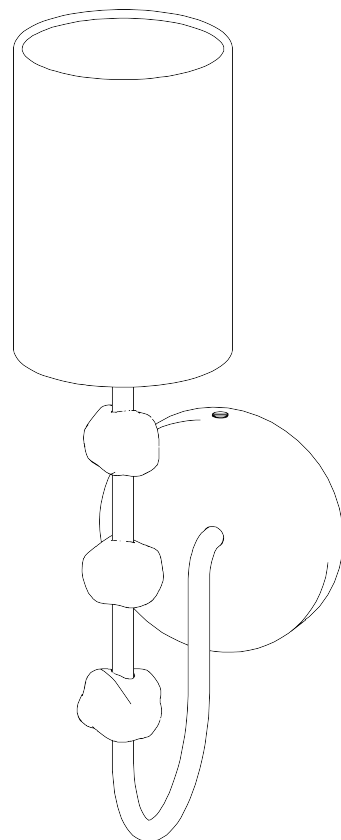

PORTA ROMANA

Emile Wall Light Small

TWL144S | French Brass with Clear Glass

French Brass with Clear Glass shown with 4" Cylinder in Natural Linen

HEIGHT
295mm | 11 3/4"

HEIGHT WITH SHADE
400mm | 16"

WIDTH
115mm | 4 1/2"

WIDTH WITH SHADE
115mm | 4 1/2"

CONSTRUCTED FROM
Steel with decorative finish and glass
cubes

WEIGHT
0.7 kg | 0 lbs

PROJECTION
215mm | 8 1/2"

RECOMMENDED SHADE
4" Cylinder

MAX WATTAGE
60W

LAMP
450lm (5W) LED E14 Candle

VOLTAGE
220-240 V

FINISHES
French Brass with Clear Glass
Nickel with Clear Glass

Emile Wall Light Small TWL144S

HEIGHT
295mm | 11 3/4"

HEIGHT WITH SHADE
400mm | 16"

WIDTH
115mm | 4 1/2"

WIDTH WITH SHADE
115mm | 4 1/2"