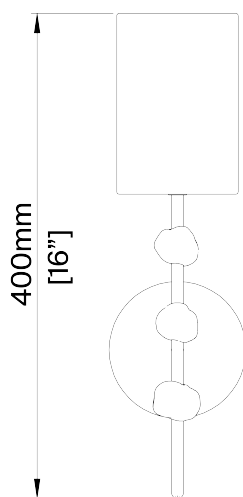

PORTA ROMANA

Emile Wall Light Small

TWL144S | French Brass with Clear Glass

French Brass with Clear Glass shown with 4" Cylinder in Natural Linen

HEIGHT
295mm | 11 3/4"

HEIGHT WITH SHADE
400mm | 16"

WIDTH
115mm | 4 1/2"

WIDTH WITH SHADE
115mm | 4 1/2"

CONSTRUCTED FROM
Steel with decorative finish and glass
cubes

WEIGHT
0.7 kg | 0 lbs

PROJECTION
215mm | 8 1/2"

RECOMMENDED SHADE
4" Cylinder

MAX WATTAGE
60W

LAMP
450lm (5W) LED E14 Candle

VOLTAGE
220-240 V

FINISHES
French Brass with Clear Glass
Nickel with Clear Glass

Emile Wall Light Small TWL144S

HEIGHT
295mm | 11 3/4"

HEIGHT WITH SHADE
400mm | 16"

WIDTH
115mm | 4 1/2"

WIDTH WITH SHADE
115mm | 4 1/2"