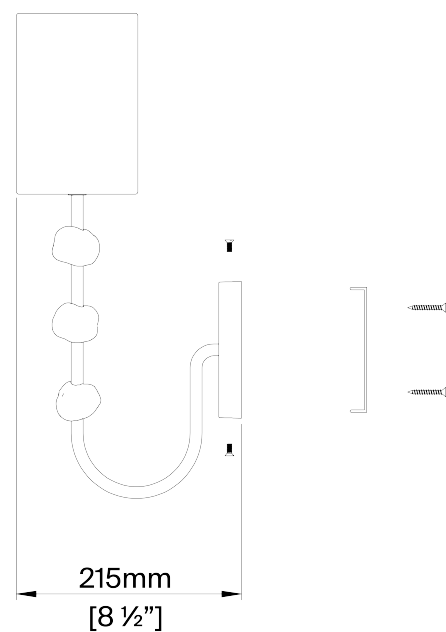

PORTA ROMANA

Emile Wall Light Small

TWL144S | French Brass with Clear Glass

French Brass with Clear Glass shown with 4" Cylinder in Natural Linen

HEIGHT
295mm | 11 3/4"

HEIGHT WITH SHADE
400mm | 16"

WIDTH
115mm | 4 1/2"

WIDTH WITH SHADE
115mm | 4 1/2"

CONSTRUCTED FROM
Steel with decorative finish and glass
cubes

WEIGHT
0.7 kg | 0 lbs

PROJECTION
215mm | 8 1/2"

RECOMMENDED SHADE
4" Cylinder

MAX WATTAGE
60W

LAMP
450lm (5W) LED E14 Candle

VOLTAGE
220-240 V

FINISHES
French Brass with Clear Glass
Nickel with Clear Glass

Emile Wall Light Small TWL144S

HEIGHT
295mm | 11 3/4"

HEIGHT WITH SHADE
400mm | 16"

WIDTH
115mm | 4 1/2"

WIDTH WITH SHADE
115mm | 4 1/2"