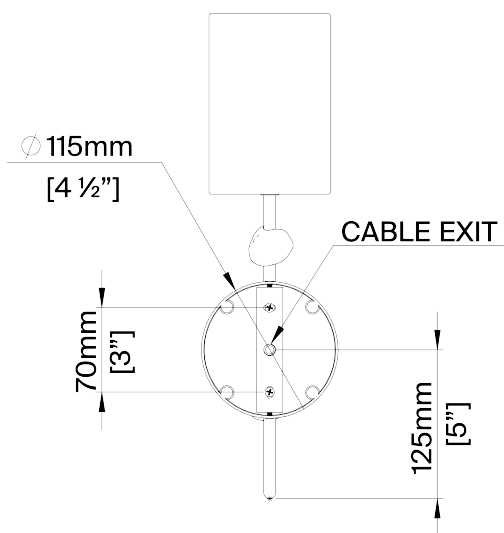

PORTA ROMANA

Emile Wall Light Small

TWL144S | French Brass with Clear Glass

French Brass with Clear Glass shown with 4" Cylinder in Natural Linen

HEIGHT
295mm | 11 3/4"

HEIGHT WITH SHADE
400mm | 16"

WIDTH
115mm | 4 1/2"

WIDTH WITH SHADE
115mm | 4 1/2"

CONSTRUCTED FROM
Steel with decorative finish and glass
cubes

WEIGHT
0.7 kg | 0 lbs

PROJECTION
215mm | 8 1/2"

RECOMMENDED SHADE
4" Cylinder

MAX WATTAGE
60W

LAMP
450lm (5W) LED E14 Candle

VOLTAGE
220-240 V

FINISHES
French Brass with Clear Glass
Nickel with Clear Glass

Emile Wall Light Small TWL144S

HEIGHT
295mm | 11 3/4"

HEIGHT WITH SHADE
400mm | 16"

WIDTH
115mm | 4 1/2"

WIDTH WITH SHADE
115mm | 4 1/2"