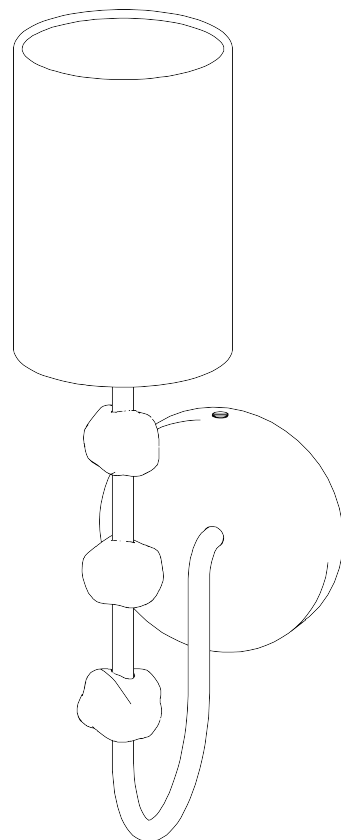

PORTA ROMANA

Emile Wall Light Small

TWL144S | French Brass with Clear Glass

French Brass with Clear Glass shown with 4" Cylinder in Natural Linen

HEIGHT
295mm | 11 3/4"

HEIGHT WITH SHADE
400mm | 16"

WIDTH
115mm | 4 1/2"

WIDTH WITH SHADE
115mm | 4 1/2"

CONSTRUCTED FROM
Steel with decorative finish and glass
cubes

WEIGHT
0.7 kg | 0 lbs

PROJECTION
215mm | 8 1/2"

RECOMMENDED SHADE
4" Cylinder

MAX WATTAGE
60W

LAMP
450lm (5W) LED E12 Candle (B10)

VOLTAGE
120 V

FINISHES
French Brass with Clear Glass
Nickel with Clear Glass

Emile Wall Light Small TWL144S

HEIGHT
295mm | 11 3/4"

HEIGHT WITH SHADE
400mm | 16"

WIDTH
115mm | 4 1/2"

WIDTH WITH SHADE
115mm | 4 1/2"