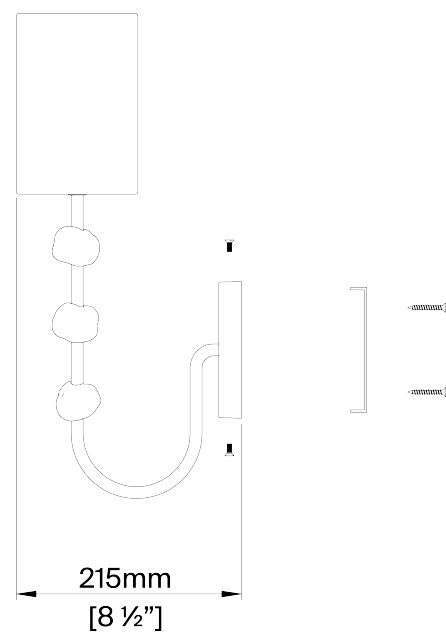

PORTA ROMANA

Emile Wall Light Small

TWL144S | French Brass with Clear Glass

French Brass with Clear Glass shown with 4" Cylinder in Natural Linen

HEIGHT
295mm | 11 3/4"

HEIGHT WITH SHADE
400mm | 16"

WIDTH
115mm | 4 1/2"

WIDTH WITH SHADE
115mm | 4 1/2"

CONSTRUCTED FROM
Steel with decorative finish and glass
cubes

WEIGHT
0.7 kg | 0 lbs

PROJECTION
215mm | 8 1/2"

RECOMMENDED SHADE
4" Cylinder

MAX WATTAGE
60W

LAMP
450lm (5W) LED E12 Candle (B10)

VOLTAGE
120 V

FINISHES
French Brass with Clear Glass
Nickel with Clear Glass

Emile Wall Light Small TWL144S

HEIGHT
295mm | 11 3/4"

HEIGHT WITH SHADE
400mm | 16"

WIDTH
115mm | 4 1/2"

WIDTH WITH SHADE
115mm | 4 1/2"