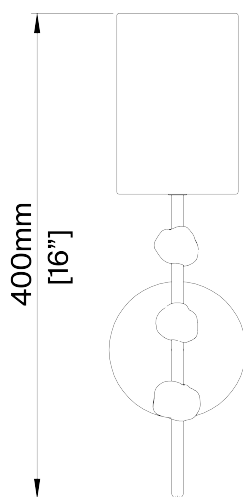

PORTA ROMANA

Emile Wall Light Small

TWL144S | French Brass with Clear Glass

French Brass with Clear Glass shown with 4" Cylinder in Natural Linen

HEIGHT
295mm | 11 3/4"

HEIGHT WITH SHADE
400mm | 16"

WIDTH
115mm | 4 1/2"

WIDTH WITH SHADE
115mm | 4 1/2"

CONSTRUCTED FROM
Steel with decorative finish and glass
cubes

WEIGHT
0.7 kg | 0 lbs

PROJECTION
215mm | 8 1/2"

RECOMMENDED SHADE
4" Cylinder

MAX WATTAGE
60W

LAMP
450lm (5W) LED E12 Candle (B10)

VOLTAGE
120 V

FINISHES
French Brass with Clear Glass
Nickel with Clear Glass

Emile Wall Light Small TWL144S

HEIGHT
295mm | 11 3/4"

HEIGHT WITH SHADE
400mm | 16"

WIDTH
115mm | 4 1/2"

WIDTH WITH SHADE
115mm | 4 1/2"