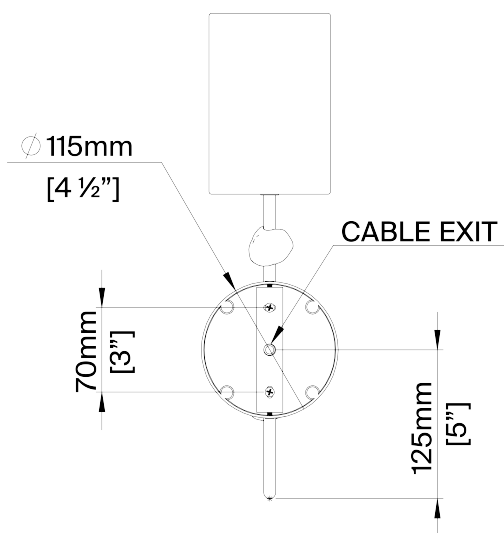

PORTA ROMANA

Emile Wall Light Small

TWL144S | French Brass with Clear Glass

French Brass with Clear Glass shown with 4" Cylinder in Natural Linen

HEIGHT
295mm | 11 3/4"

HEIGHT WITH SHADE
400mm | 16"

WIDTH
115mm | 4 1/2"

WIDTH WITH SHADE
115mm | 4 1/2"

CONSTRUCTED FROM
Steel with decorative finish and glass
cubes

WEIGHT
0.7 kg | 0 lbs

PROJECTION
215mm | 8 1/2"

RECOMMENDED SHADE
4" Cylinder

MAX WATTAGE
60W

LAMP
450lm (5W) LED E12 Candle (B10)

VOLTAGE
120 V

FINISHES
French Brass with Clear Glass
Nickel with Clear Glass

Emile Wall Light Small TWL144S

HEIGHT
295mm | 11 3/4"

HEIGHT WITH SHADE
400mm | 16"

WIDTH
115mm | 4 1/2"

WIDTH WITH SHADE
115mm | 4 1/2"