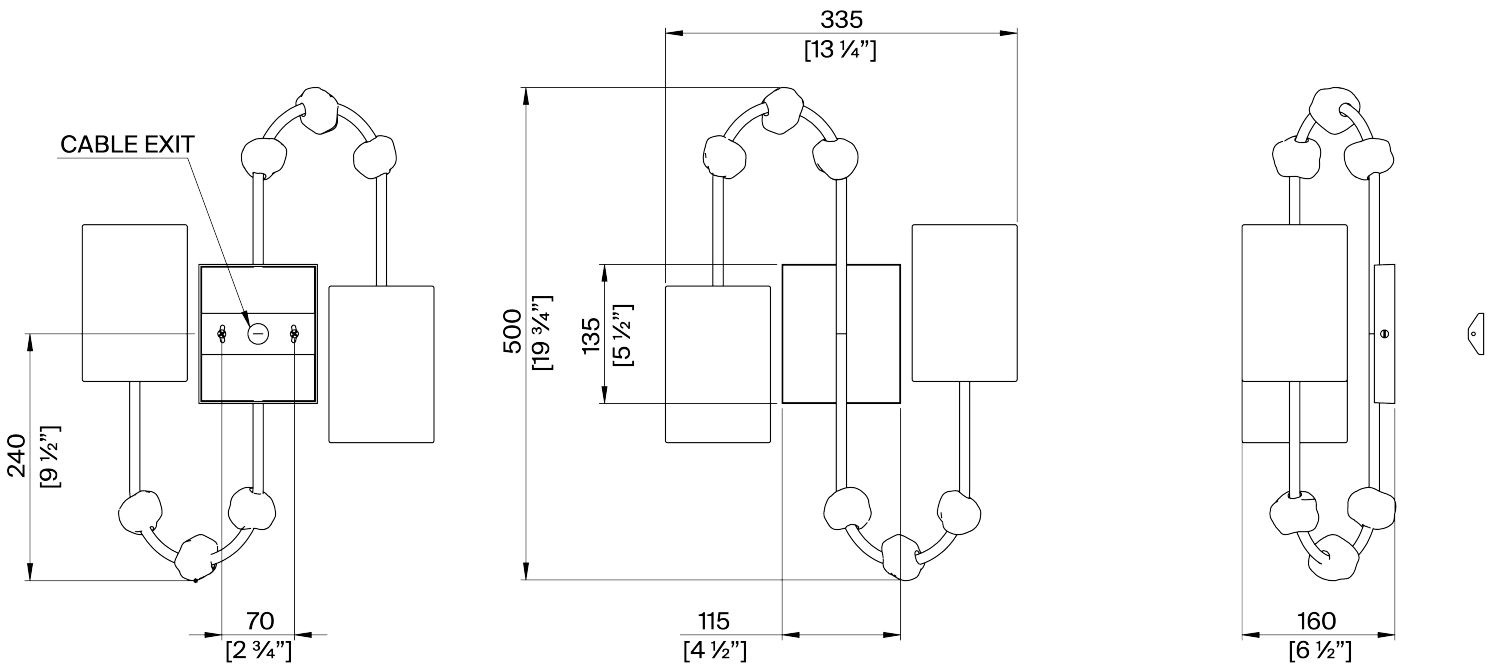

PORTA ROMANA

Emile Wall Light Large

TWL144L | French Brass with Clear Glass

French Brass with Clear Glass shown with 2 x 4" Cylinder in Natural Linen

HEIGHT
500mm | 19 1/2"

HEIGHT WITH SHADE
500mm | 19 1/2"

WIDTH
230mm | 9"

WIDTH WITH SHADE
335mm | 13 1/4"

CONSTRUCTED FROM
Steel with decorative finish and glass cubes

WEIGHT
1.4 kg | 2 1/4 lbs

PROJECTION
160mm | 6 1/4"

RECOMMENDED SHADE
4" Cylinder

MAX WATTAGE
60W

LAMP
450lm (5W) LED E12 Candle (B10)

VOLTAGE
120 V

FINISHES
French Brass with Clear Glass
Nickel with Clear Glass

Emilie Wall Light Large TWL144L

HEIGHT
500mm | 19 1/2"

HEIGHT WITH SHADE
500mm | 19 1/2"

WIDTH
230mm | 9"

WIDTH WITH SHADE
335mm | 13 1/4"

© Porta Romana 2023

Dimensions and weights are provided as a guide. All Porta Romana Products are made by hand and variations can occur in some products. The products you are buying or marketing are exclusive designs belonging to Porta Romana. Please do not submit design sheets featuring our products to other manufacturing companies nor to other parties who might. Any manufacturer found to be reproducing Porta Romana products will be breaching copyright law and will be actively pursued