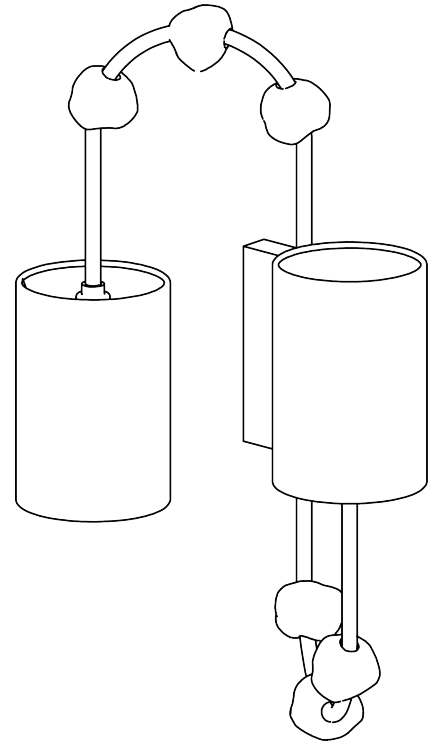

PORTA ROMANA

Emile Wall Light Large

TWL144L | French Brass with Clear Glass

French Brass with Clear Glass shown with 2 x 4" Cylinder in Natural Linen

HEIGHT
500mm | 19 1/2"

HEIGHT WITH SHADE
500mm | 19 1/2"

WIDTH
230mm | 9"

WIDTH WITH SHADE
335mm | 13 1/4"

CONSTRUCTED FROM
Steel with decorative finish and glass cubes

WEIGHT
1.4 kg | 2 1/4 lbs

PROJECTION
160mm | 6 1/4"

RECOMMENDED SHADE
4" Cylinder

MAX WATTAGE
60W

LAMP
450lm (5W) LED E12 Candle (B10)

VOLTAGE
120 V

FINISHES
French Brass with Clear Glass
Nickel with Clear Glass

Emilie Wall Light Large TWL144L

HEIGHT
500mm | 19 1/2"

HEIGHT WITH SHADE
500mm | 19 1/2"

WIDTH
230mm | 9"

WIDTH WITH SHADE
335mm | 13 1/4"

© Porta Romana 2023

Dimensions and weights are provided as a guide. All Porta Romana Products are made by hand and variations can occur in some products. The products you are buying or marketing are exclusive designs belonging to Porta Romana. Please do not submit design sheets featuring our products to other manufacturing companies nor to other parties who might. Any manufacturer found to be reproducing Porta Romana products will be breaching copyright law and will be actively pursued