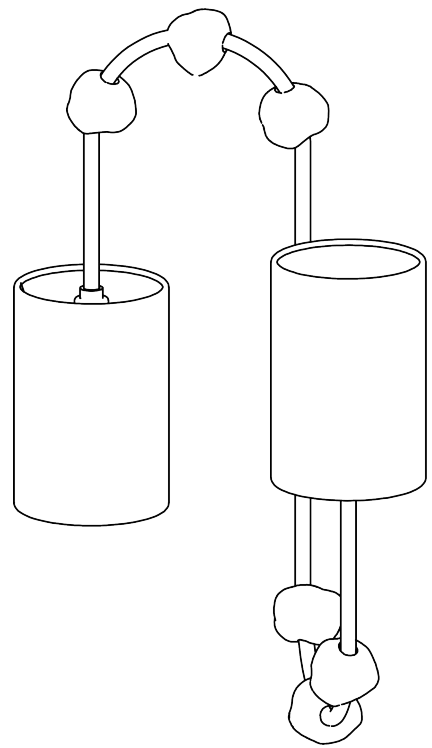

## Emile Wall Light Large

TWL144L | French Brass with Clear Glass

French Brass with Clear Glass shown with 2 x 4" Cylinder in Natural Linen

HEIGHT  
500mm | 19 1/2"

HEIGHT WITH SHADE  
500mm | 19 1/2"

WIDTH  
230mm | 9"

WIDTH WITH SHADE  
335mm | 13 1/4"

CONSTRUCTED FROM  
Steel with decorative finish and glass  
cubes

WEIGHT  
1.4 kg | 2 1/4 lbs

PROJECTION  
160mm | 6 1/4"

RECOMMENDED SHADE  
4" Cylinder

MAX WATTAGE  
60W

LAMP  
450lm (5W) LED E14 Candle

VOLTAGE  
220-240 V

FINISHES  
French Brass with Clear Glass  
Nickel with Clear Glass

# Emile Wall Light Large TWL144L

HEIGHT  
500mm | 19 1/2"

HEIGHT WITH SHADE  
500mm | 19 1/2"

WIDTH  
230mm | 9"

WIDTH WITH SHADE  
335mm | 13 1/4"

© Porta Romana 2023

Dimensions and weights are provided as a guide. All Porta Romana Products are made by hand and variations can occur in some products. The products you are buying or marketing are exclusive designs belonging to Porta Romana. Please do not submit design sheets featuring our products to other manufacturing companies nor to other parties who might. Any manufacturer found to be reproducing Porta Romana products will be breaching copyright law and will be actively pursued