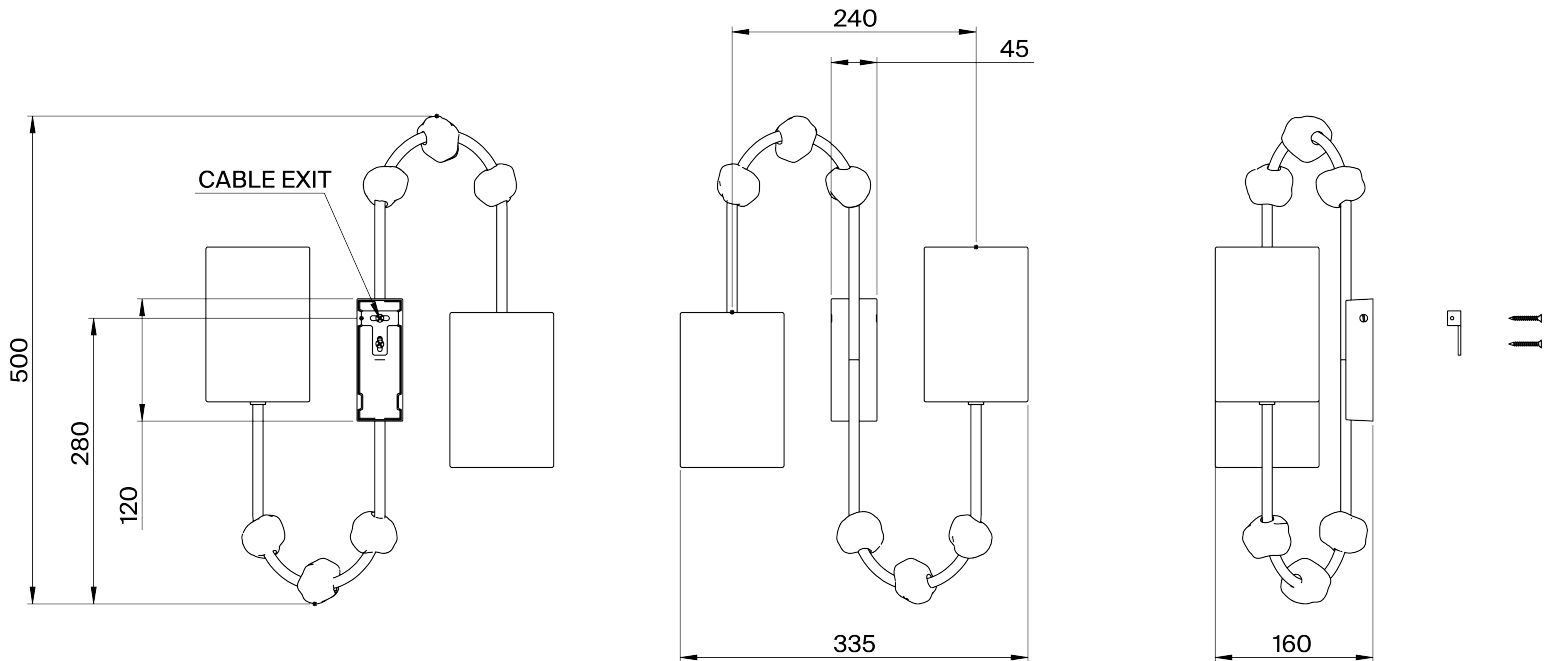

## Emile Wall Light Large

TWL144L | French Brass with Clear Glass

French Brass with Clear Glass shown with 2 x 4" Cylinder in Natural Linen

HEIGHT  
500mm | 19 1/2"

HEIGHT WITH SHADE  
500mm | 19 1/2"

WIDTH  
230mm | 9"

WIDTH WITH SHADE  
335mm | 13 1/4"

CONSTRUCTED FROM  
Steel with decorative finish and glass  
cubes

WEIGHT  
1.4 kg | 2 1/4 lbs

PROJECTION  
160mm | 6 1/4"

RECOMMENDED SHADE  
4" Cylinder

MAX WATTAGE  
60W

# Emile Wall Light Large TWL144L

HEIGHT  
500mm | 19 1/2"

HEIGHT WITH SHADE  
500mm | 19 1/2"

WIDTH  
230mm | 9"

WIDTH WITH SHADE  
335mm | 13 1/4"

© Porta Romana 2023

Dimensions and weights are provided as a guide. All Porta Romana Products are made by hand and variations can occur in some products. The products you are buying or marketing are exclusive designs belonging to Porta Romana. Please do not submit design sheets featuring our products to other manufacturing companies nor to other parties who might. Any manufacturer found to be reproducing Porta Romana products will be breaching copyright law and will be actively pursued