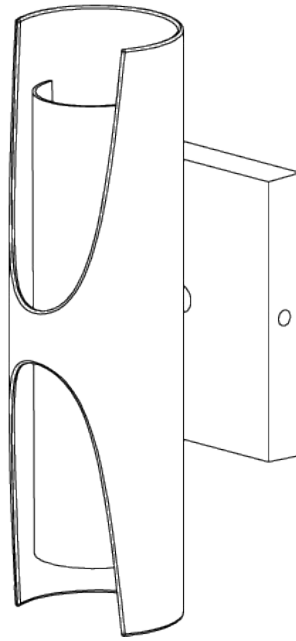

## Thera Wall Light

TWL143 | White with Gold

White with Gold

HEIGHT  
280MM | 11"

CONSTRUCTED FROM  
Steel and Brass with decorative Finish

WIDTH  
80MM | 3 1/4"

PROJECTION  
120MM | 4 3/4"

WEIGHT  
2KG | 4.4 LBS

FINISHES  
Plaster White with Gold

# Thera Wall Light

TWL143

Height  
280mm | 11"

Width  
80mm | 3 1/4"

© Porta Romana 2022

Dimensions and weights are provided as a guide. All Porta Romana Products are made by hand and variations can occur in some products. The products you are buying or marketing are exclusive designs belonging to Porta Romana. Please do not submit design sheets featuring our products to other manufacturing companies nor to other parties who might. Any manufacturer found to be reproducing Porta Romana products will be breaching copyright law and will be actively pursued