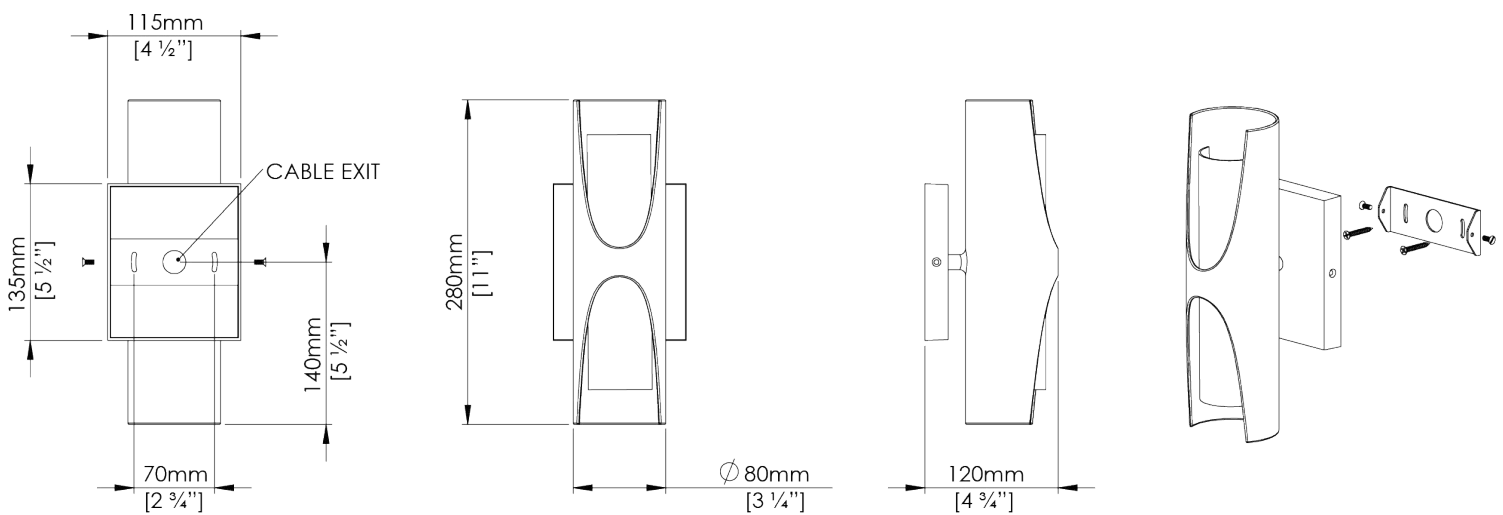

## Thera Wall Light

TWL143 | White with Gold

White with Gold

HEIGHT  
280MM | 11"

CONSTRUCTED FROM  
Steel and Brass with decorative Finish

WIDTH  
80MM | 3 1/4"

PROJECTION  
120MM | 4 3/4"

WEIGHT  
2KG | 4.4 LBS

# Thera Wall Light

TWL143

Height  
280mm | 11"

Width  
80mm | 3 1/4"

© Porta Romana 2022

Dimensions and weights are provided as a guide. All Porta Romana Products are made by hand and variations can occur in some products. The products you are buying or marketing are exclusive designs belonging to Porta Romana. Please do not submit design sheets featuring our products to other manufacturing companies nor to other parties who might. Any manufacturer found to be reproducing Porta Romana products will be breaching copyright law and will be actively pursued