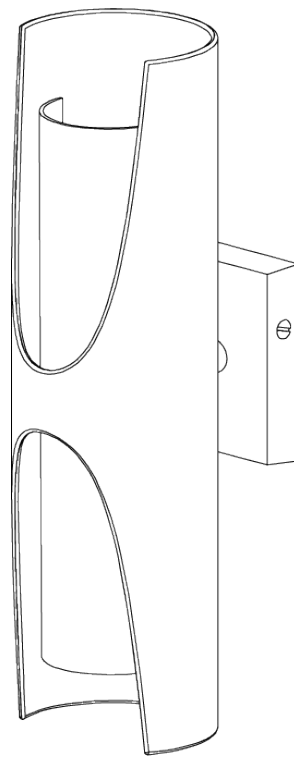

PORTA ROMANA

Thera Wall Light

TWL143 | Plaster White with Gold

Plaster White with Gold

HEIGHT
280MM | 11"

WIDTH
80MM | 3 1/4"

CONSTRUCTED FROM
Steel and Brass with decorative Finish

PROJECTION
120MM | 4 3/4"

WEIGHT
2KG | 4.4 LBS

MAX WATTAGE
25W

LAMP
2 X 320LM (3W) LED G9 CAPSULE

VOLTAGE
220-240 V

FINISHES
Plaster White with Gold
Celestial with Gold

Thera Wall Light

TWL143

Height
280mm | 11"

Width
80mm | 3 1/4"

© Porta Romana 2022

Dimensions and weights are provided as a guide. All Porta Romana Products are made by hand and variations can occur in some products. The products you are buying or marketing are exclusive designs belonging to Porta Romana. Please do not submit design sheets featuring our products to other manufacturing companies nor to other parties who might. Any manufacturer found to be reproducing Porta Romana products will be breaching copyright law and will be actively pursued