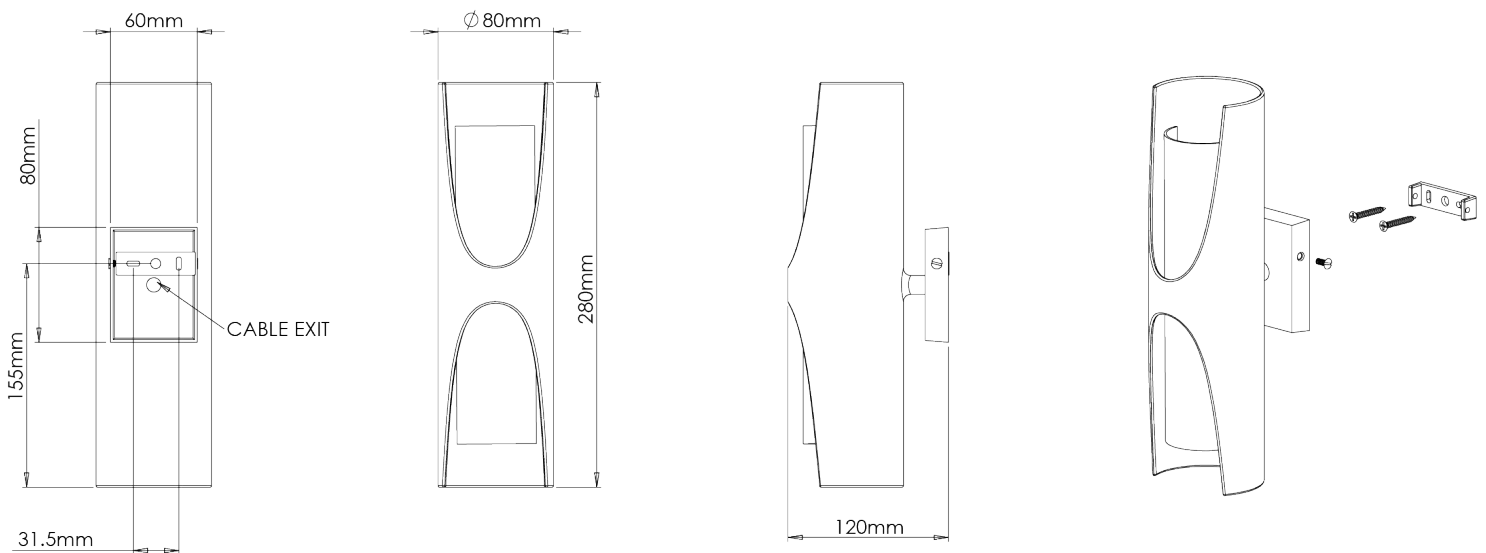

PORTA ROMANA

Thera Wall Light

TWL143 | Plaster White with Gold

Plaster White with Gold

HEIGHT
280MM | 11"

WIDTH
80MM | 3 1/4"

CONSTRUCTED FROM
Steel and Brass with decorative Finish

PROJECTION
120MM | 4 3/4"

WEIGHT
2KG | 4.4 LBS

MAX WATTAGE
25W

LAMP
2 X 320LM (3W) LED G9 CAPSULE

VOLTAGE
220-240 V

FINISHES
Plaster White with Gold
Celestial with Gold

Thera Wall Light

TWL143

Height
280mm | 11"

Width
80mm | 3 1/4"

© Porta Romana 2022

Dimensions and weights are provided as a guide. All Porta Romana Products are made by hand and variations can occur in some products. The products you are buying or marketing are exclusive designs belonging to Porta Romana. Please do not submit design sheets featuring our products to other manufacturing companies nor to other parties who might. Any manufacturer found to be reproducing Porta Romana products will be breaching copyright law and will be actively pursued