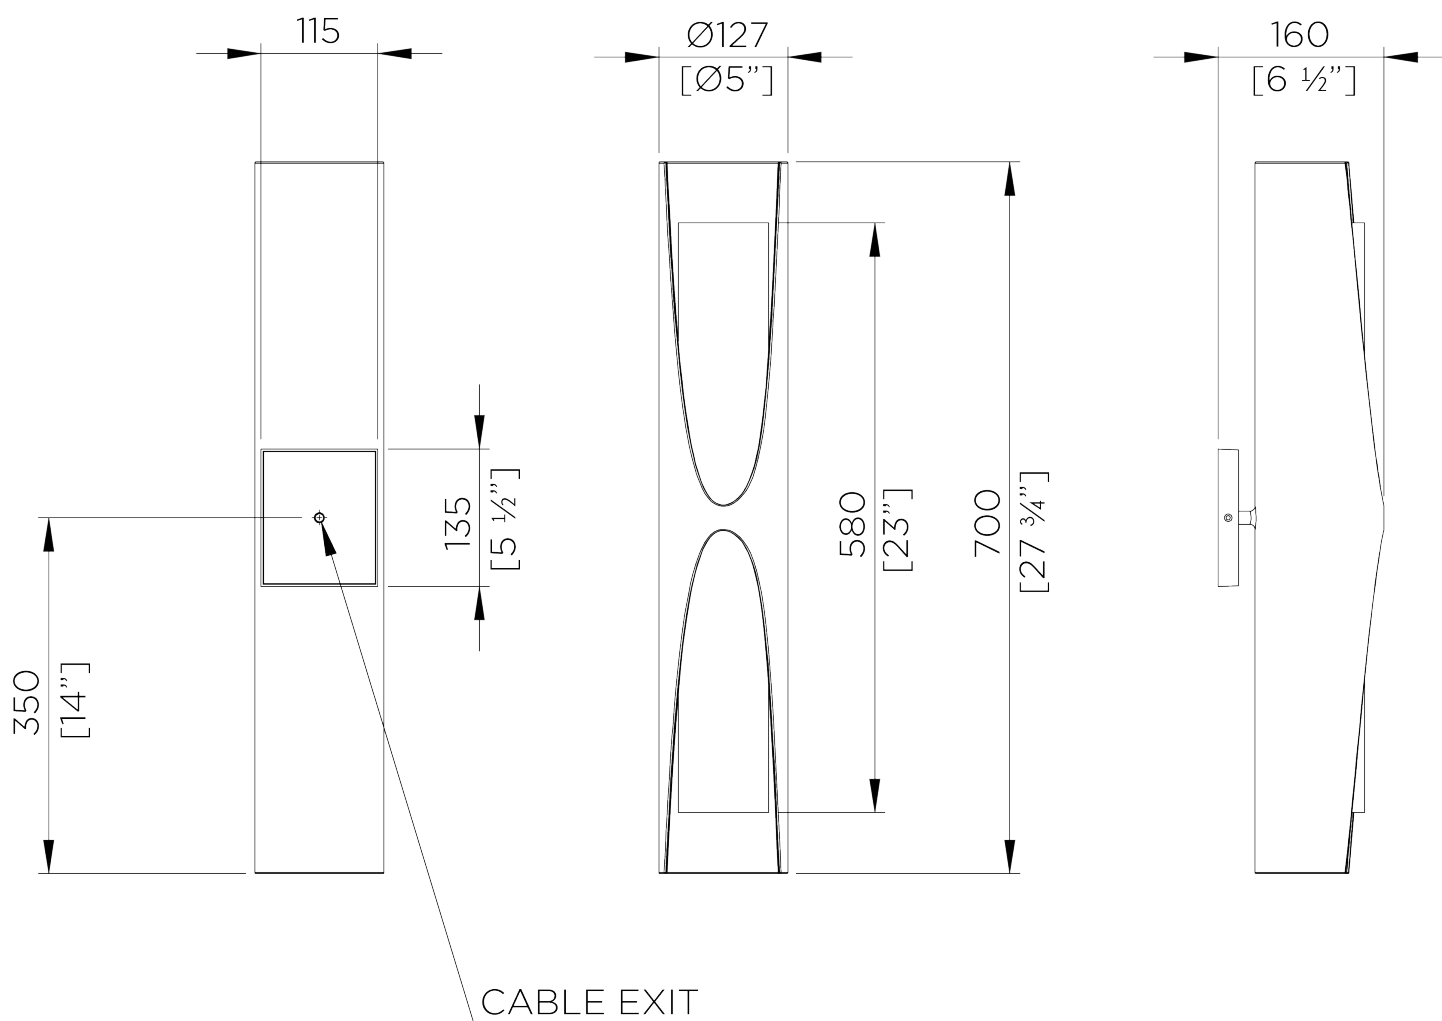

PORTA ROMANA

Thera Wall Light Large

TWL143L | New Bronze with Gold

New Bronze with Gold

HEIGHT
700mm | 27 3/4"

WIDTH
130mm | 5 1/4"

PROJECTION
160mm | 6 1/2"

CONSTRUCTED FROM
Steel and brass with decorative finish

WEIGHT
7kg | 15.5lbs

MATERIAL
Metal

PROJECTION
160mm | 6 1/2"

WATTAGE
25W

LAMP
320lm (3.2w) LED G9 Capsule

VOLTAGE
220-240 V

FINISHES
New Bronze with Gold Plaster
White with Gold
Celestial Blue with Gold

Thera Wall Light Large

TWL143L

HEIGHT
700mm | 27 3/4"

WIDTH
130mm | 5 1/4"

PROJECTION
160mm | 6 1/2"

© Porta Romana 2024

Dimensions and weights are provided as a guide. All Porta Romana Products are made by hand and variations can occur in some products. The products you are buying or marketing are exclusive designs belonging to Porta Romana. Please do not submit design sheets featuring our products to other manufacturing companies nor to other parties who might. Any manufacturer found to be reproducing Porta Romana products will be breaching copyright law and will be actively pursued