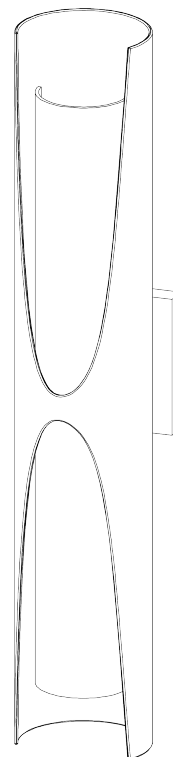

PORTA ROMANA

Thera Wall Light Large

TWL143L | New Bronze with Gold

New Bronze with Gold

HEIGHT
700mm | 27 3/4"

WIDTH
130mm | 5 1/4"

PROJECTION
160mm | 6 1/2"

CONSTRUCTED FROM
Steel and brass with decorative finish

WEIGHT
7kg | 15.5lbs

MATERIAL
Metal

PROJECTION
160mm | 6 1/2"

WATTAGE
25W

LAMP
320lm (3.2w) LED G9 Capsule

VOLTAGE
220-240 V

FINISHES
New Bronze with Gold Plaster
White with Gold
Celestial Blue with Gold

Thera Wall Light Large

TWL143L

HEIGHT
700mm | 27 3/4"

WIDTH
130mm | 5 1/4"

PROJECTION
160mm | 6 1/2"

© Porta Romana 2024

Dimensions and weights are provided as a guide. All Porta Romana Products are made by hand and variations can occur in some products. The products you are buying or marketing are exclusive designs belonging to Porta Romana. Please do not submit design sheets featuring our products to other manufacturing companies nor to other parties who might. Any manufacturer found to be reproducing Porta Romana products will be breaching copyright law and will be actively pursued