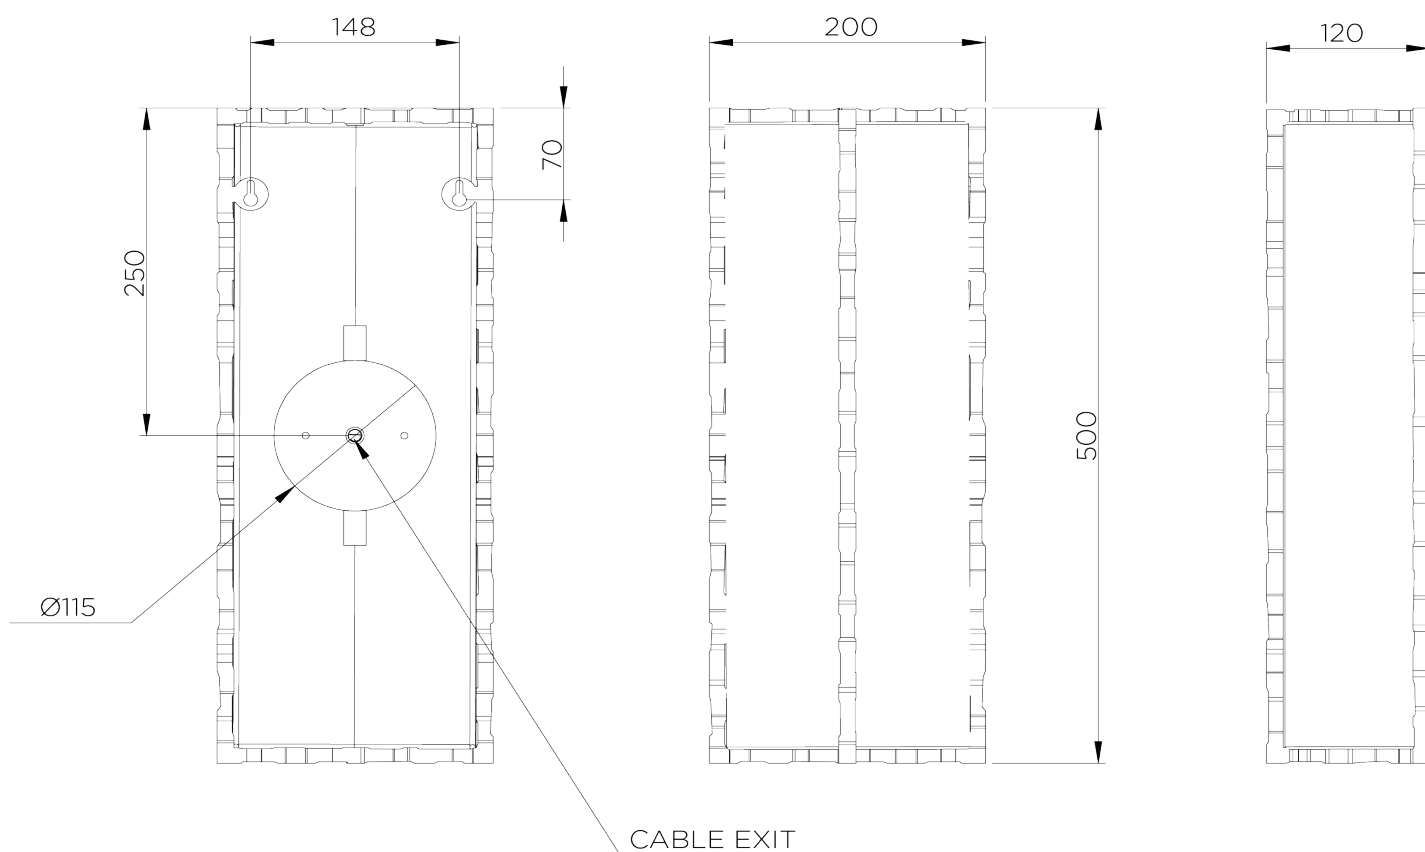

PORTA ROMANA

Giacometti Wall Light Large

TWL142 | Versailles Gold

Versailles Gold shown with 7" Giacometti Tall Semi Cylinder

HEIGHT
500mm | 19 1/2"

WIDTH
200mm | 8"

FINISHES
Bronzed
Burnt Silver
Carbon
Versailles Gold

CONSTRUCTED FROM
Steel and lacquered brass with wrapped cane

WEIGHT
2.5 kg | 4 1/2 lbs

PROJECTION
120mm | 4 3/4"

RECOMMENDED SHADE
7" Giacometti Tall Semi Cylinder

MAX WATTAGE
25W

LAMP
2 X 320LM (3W) LED G9
CAPSULE

VOLTAGE
220-240 V

Giacometti Wall Light Large TWL142L

HEIGHT
500mm | 19 3/4"

WIDTH
200mm | 8"

© Porta Romana 2022

Dimensions and weights are provided as a guide. All Porta Romana Products are made by hand and variations can occur in some products. The products you are buying or marketing are exclusive designs belonging to Porta Romana. Please do not submit design sheets featuring our products to other manufacturing companies nor to other parties who might. Any manufacturer found to be reproducing Porta Romana products will be breaching copyright law and will be actively pursued