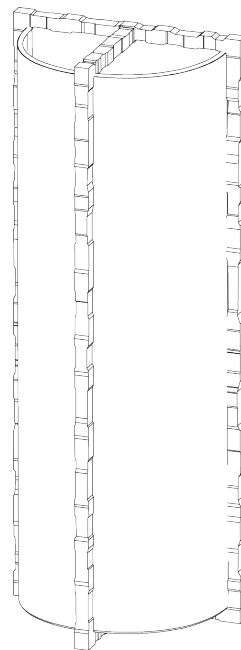

PORTA ROMANA

Giacometti Wall Light Large

TWL142 | Versailles Gold

Versailles Gold shown with 7" Giacometti Tall Semi Cylinder

HEIGHT
500mm | 19 1/2"

WIDTH
200mm | 8"

FINISHES
Bronzed
Burnt Silver
Carbon
Versailles Gold

CONSTRUCTED FROM
Steel and lacquered brass with wrapped cane

WEIGHT
2.5 kg | 4 1/2 lbs

PROJECTION
120mm | 4 3/4"

RECOMMENDED SHADE
7" Giacometti Tall Semi Cylinder

MAX WATTAGE
25W

LAMP
2 X 320LM (3W) LED G9
CAPSULE

VOLTAGE
220-240 V

Giacometti Wall Light Large TWL142L

HEIGHT
500mm | 19 3/4"

WIDTH
200mm | 8"

© Porta Romana 2022

Dimensions and weights are provided as a guide. All Porta Romana Products are made by hand and variations can occur in some products. The products you are buying or marketing are exclusive designs belonging to Porta Romana. Please do not submit design sheets featuring our products to other manufacturing companies nor to other parties who might. Any manufacturer found to be reproducing Porta Romana products will be breaching copyright law and will be actively pursued